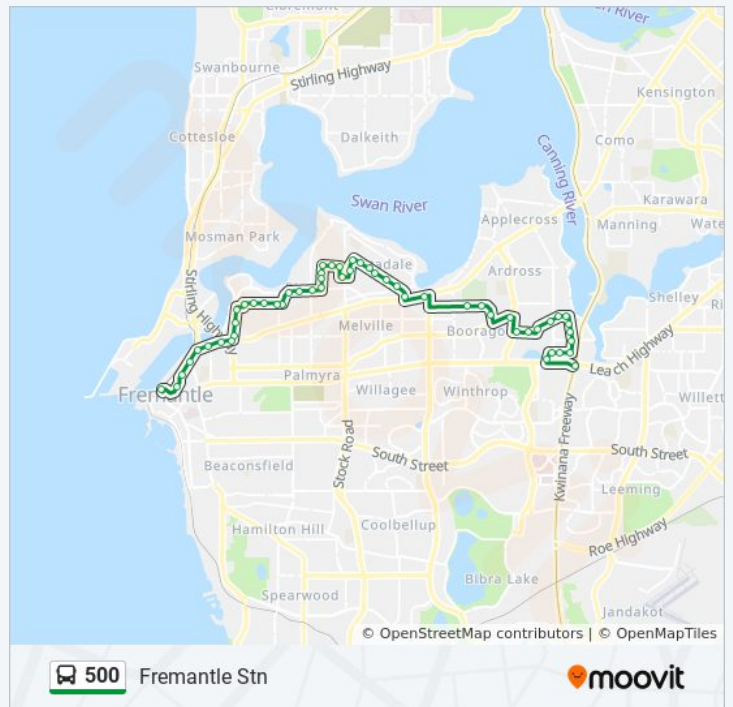

Fremantle Stn

Queen St Before Adelaide St

Adelaide St Before Parry St

Queen Victoria St After Parry St

Queen Victoria St Before Burt St

Queen Victoria St - Fremantle Traffic Bridge

Queen Victoria St - Fremantle Traffic Bridge

Wichmann Rd After Bricknell Rd

Wichmann Rd After Haig Rd

Wichmann Rd Before Galloway St

Wichmann Rd Before Lawlor Rd

Wichmann Rd After Davidson Rd

Roberts Rd After Wichmann Rd

Moreing Rd After Hough Rd

Lutey Rd Before Waddell Rd

500 bus Info

Direction: Fremantle Stn

Stops: 52

Trip Duration: 57 min

Line Summary:

Waddell Rd After Coldwells St
 Beach St Before Murray Rd
 Beach St Before Harris St
 Harris St After Pembroke St
 Harris St After Wrexham St
 Preston Point Rd After Foss St
 Preston Point Rd Before Malsbury St
 Preston Point Rd After Phipps St
 Westbury Cr Before Veiw Tce
 View Tce After Petra St
 View Tce After Penshurst St
 View Tce After Easton St
 Parker St After View Tce
 Preston Point Rd After Pier St
 Preston Point Rd After Wolsely Rd
 Preston Point Rd After Bolton St
 Canning Hwy Before Council Pl
 Canning Hwy After Stirling Hwy
 Canning Hwy Before Tuckfield St
 Queen Victoria St - Fremantle Traffic Bridge
 Queen Victoria St Before James St
 Queen Victoria St After James St
 Adelaide St After Parry St
 Fremantle Stn

Wichmann Rd Before Galloway St

Wichmann Rd Before Lawlor Rd

Wichmann Rd After Davidson Rd

Moreing Rd Santa Maria College Stamd 1

500 bus Info

Direction: Santa Maria College

Stops: 26

Trip Duration: 35 min