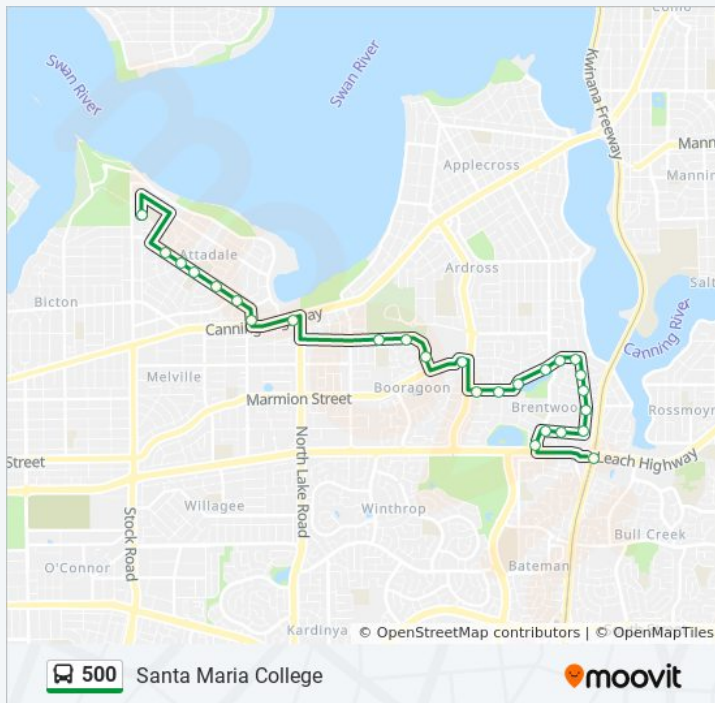

Bateman Rd Before Cranford Av

Bateman Rd Before Brian Av

Bateman Rd After Shirley Av

Canning Av After Bateman Rd

Canning Av After Parkside Av

Canning Av After Edgar Wy

Canning Av After Rogerson Rd

Karoonda Rd After Shadbolt St

Karoonda Rd After Nunweek Street

Booragoon Bus Stn

Davy St After Marmion St

Davy St Before Melson Wy

Davy St Before Clements Rd

Canning Hwy After North Lake Rd

Hislop Rd After Canning Hwy

Wichmann Rd After Bricknell Rd

Wichmann Rd After Haig Rd

Wichmann Rd Before Galloway St

Wichmann Rd Before Lawlor Rd

Wichmann Rd After Davidson Rd

Moreing Rd Santa Maria College Stamd 1

500 bus Info

Direction: Santa Maria College

Stops: 26

Trip Duration: 35 min

Line Summary:

500 bus time schedules and route maps are available in an offline PDF at moovitapp.com. Use the [Moovit App](#) to see live bus times, train schedule or subway schedule, and step-by-step directions for all public transit in Perth.

[About Moovit](#) · [MaaS Solutions](#) · [Supported Countries](#) · [Mooviter Community](#)

© 2024 Moovit - All Rights Reserved

Check Live Arrival Times