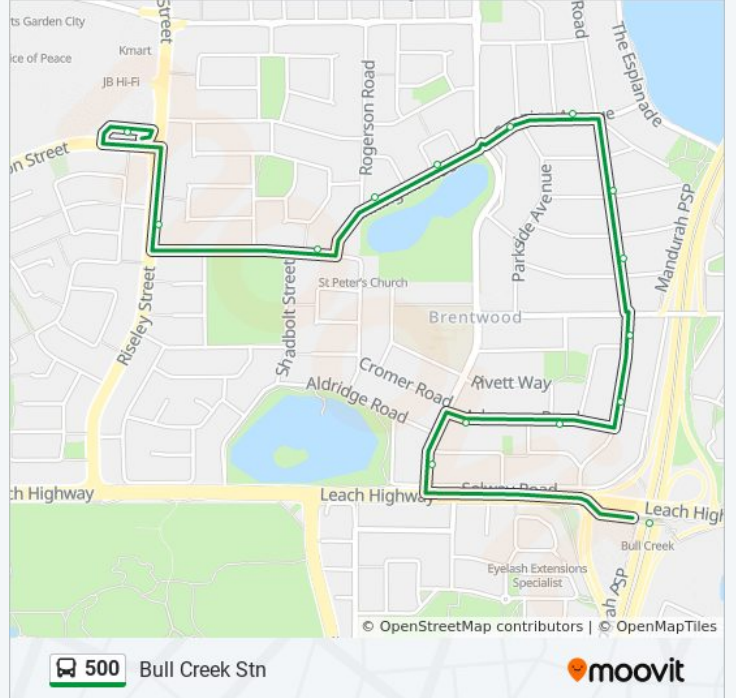

Fremantle Stn

Queen St Before Adelaide St

Adelaide St Before Parry St

Queen Victoria St After Parry St

Queen Victoria St Before Burt St

Queen Victoria St - Fremantle Traffic Bridge

Queen Victoria St - Fremantle Traffic Bridge

500 bus Info

Direction: Bull Creek Stn

Stops: 52

Trip Duration: 13 min

Line Summary:

Preston Point Rd After Durdham Cr
Preston Point Rd After Malsbury St
Preston Point Rd After Bristol Av
Harris St After Preston Point Rd
Harris St Before Pembroke St
Harris St Before Beach St
Beach St Before Murray Rd
Waddell Rd Before Davis Rd
Lutey Rd After Waddell Rd
Moreing Rd Before Hough Rd
Wichmann Rd Before Lawlor Rd
Wichmann Rd After Galloway St
Wichmann Rd After Calpin Cr
Wichmann Rd Before Bricknell Rd
Hislop Rd Before Canning Hwy
Canning Hwy Before Lentona Rd
Davy St After Barnard St
Davy St After Melson Wy
Davy St Before Marmion St
Booragoon Bus Stn
Riseley St After Marmion St
Karoonda Rd Before Canning Av
Canning Av After Rogerson Rd
Canning Av After Edgar Wy
Canning Av Before Parkside Av
Canning Av After Springside Av
Bateman Rd Before Shirley Av
Bateman Rd Before Regent Av
Bateman Rd Before Reddington Wy
Bateman Rd Before Selway Pl
Adamson Rd Before Rivett Wy
Adamson Rd After Durant Wy
Moolyeen Rd After Cambey Wy

Bull Creek Stn

Direction: Fremantle Stn

52 stops

[VIEW LINE SCHEDULE](#)

Bull Creek Stn

Moolyeen Rd After Lang St

Adamson Rd After Moolyeen Rd

Adamson Rd Before Durant Wy