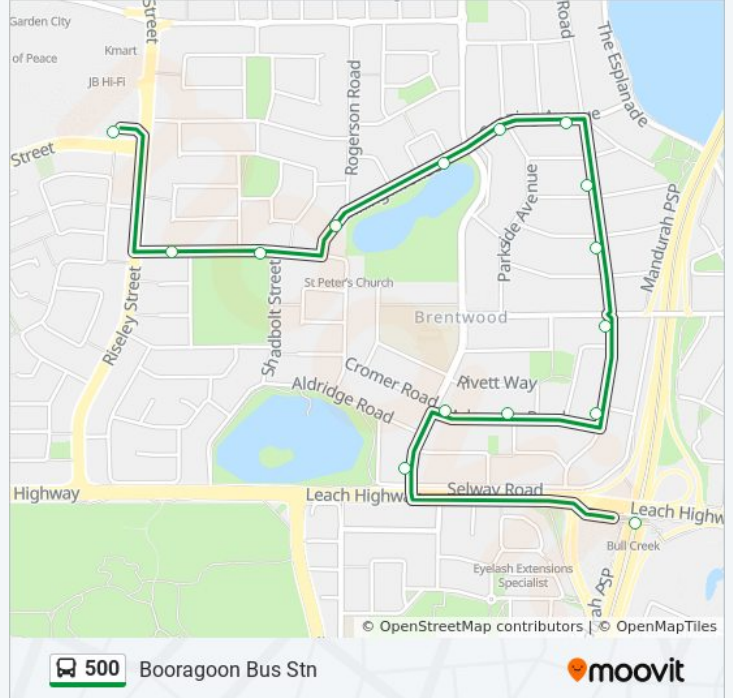

Use the Moovit App to find the closest 500 bus station near you and find out when is the next 500 bus arriving.

Direction: Booragoon Bus Stn

15 stops

[VIEW LINE SCHEDULE](#)

Bull Creek Stn
Moolyeen Rd After Lang St
Adamson Rd After Moolyeen Rd
Adamson Rd Before Durant Wy
Bateman Rd Before Selway Pl
Bateman Rd Before Cranford Av
Bateman Rd Before Brian Av
Bateman Rd After Shirley Av
Canning Av After Bateman Rd
Canning Av After Parkside Av
Canning Av After Edgar Wy
Canning Av After Rogerson Rd
Karoonda Rd After Shadbolt St
Karoonda Rd After Nunweek Street
Booragoon Bus Stn

500 bus Time Schedule

Booragoon Bus Stn Route Timetable:

Sunday	8:40 AM - 6:40 PM
Monday	8:40 AM - 6:40 PM
Tuesday	7:22 AM - 6:50 PM
Wednesday	7:22 AM - 6:50 PM
Thursday	7:22 AM - 6:50 PM
Friday	8:40 AM - 6:40 PM
Saturday	7:40 AM - 6:40 PM

500 bus Info

Direction: Booragoon Bus Stn

Stops: 15

Trip Duration: 13 min

Line Summary:

Direction: Bull Creek Stn

52 stops

[VIEW LINE SCHEDULE](#)

Fremantle Stn

Queen St Before Adelaide St

Adelaide St Before Parry St

Queen Victoria St After Parry St

Queen Victoria St Before Burt St

Queen Victoria St - Fremantle Traffic Bridge

Queen Victoria St - Fremantle Traffic Bridge