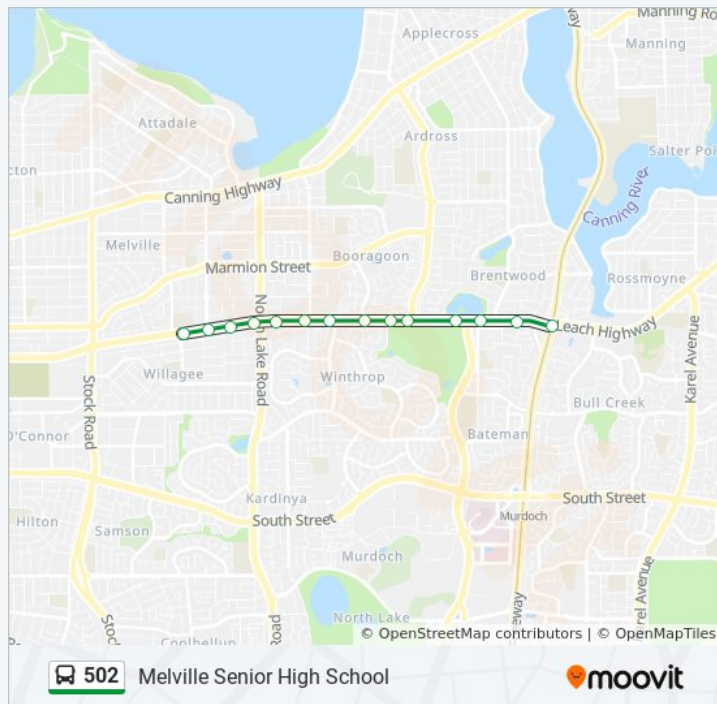

**502 bus Info**

**Direction:** Fremantle Stn

**Stops:** 36

**Trip Duration:** 28 min

**Line Summary:**

Leach Hwy Before Bassett St

Leach Hwy Before Rudge St

Leach Hwy Before Webber St

High St After Stirling St

Queen St After Adelaide St

Fremantle Stn

### Direction: Melville Senior High School

14 stops

[VIEW LINE SCHEDULE](#)

Bull Creek Stn

Leach Hwy Before Amur Pl

Leach Hwy Before Murdoch Dr

Leach Hwy After Murdoch Dr

Leach Hwy After Riseley St

### 502 bus Info

**Direction:** Melville Senior High School

**Stops:** 14

**Trip Duration:** 11 min

**Line Summary:**

502 bus time schedules and route maps are available in an offline PDF at moovitapp.com. Use the [Moovit App](#) to see live bus times, train schedule or subway schedule, and step-by-step directions for all public transit in Perth.