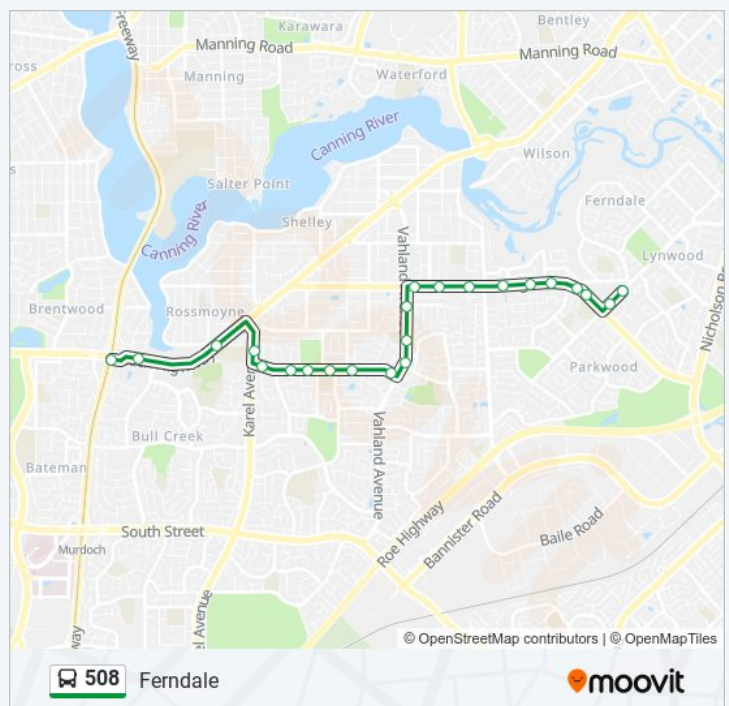

Use the Moovit App to find the closest 508 bus station near you and find out when is the next 508 bus arriving.

**Direction: Bull Creek Stn**

43 stops

[VIEW LINE SCHEDULE](#)

- Cannington Stn
- Cecil Av Before Carousel Rd
- Cecil Av After Pattie St
- Albany Hwy Carousel Shop Ctr
- Albany Hwy Before Station St
- Nicholson Rd Before Highbury Cr
- Metcalfe Rd Before Bridgeway Av
- Grace St After Nields St
- Grace St Before Gurnard Rd
- Willcock St After Grace St
- Willcock St After Latham Rd
- Willcock St Before Ferndale Cr
- Ferndale Cr After Crocus Wy
- Ferndale Cr After Glen Ct
- Ferndale Cr Before Spey Pl
- Ferndale Cr After Bern Rd
- Ferndale Cr Before Lambertia Wy
- Ferndale Cr After Lambertia Wy
- Ferndale Cr After Karri Wy
- Metcalfe Rd After Jaccard Wy
- Metcalfe Rd Before High Rd
- High Rd After Metcalfe Rd

### 508 bus Info

**Direction:** Cannington Stn

**Stops:** 43

**Trip Duration:** 35 min

**Line Summary:**

Apsley Rd After Aster Av

Apsley Rd After Chelmer Wy

Vahland Av After Apsley Rd

High Rd Before Bold Pl

Metcalfe Rd After High Rd

Metcalfe Rd Before Jaccard Wy

**508 bus Time Schedule**

Ferndale Route Timetable:

Sunday	Not Operational
Monday	15:12 - 18:02
Tuesday	15:12 - 18:02
Wednesday	15:12 - 18:02
Thursday	15:12 - 18:02
Friday	15:12 - 18:02
Saturday	Not Operational

**508 bus Info**

**Direction:** Ferndale

**Stops:** 23

**Trip Duration:** 22 min

**Line Summary:**

508 bus time schedules and route maps are available in an offline PDF at [moovitapp.com](http://moovitapp.com). Use the [Moovit App](#) to see live bus times, train schedule or subway schedule, and step-by-step directions for all public transit in Perth.