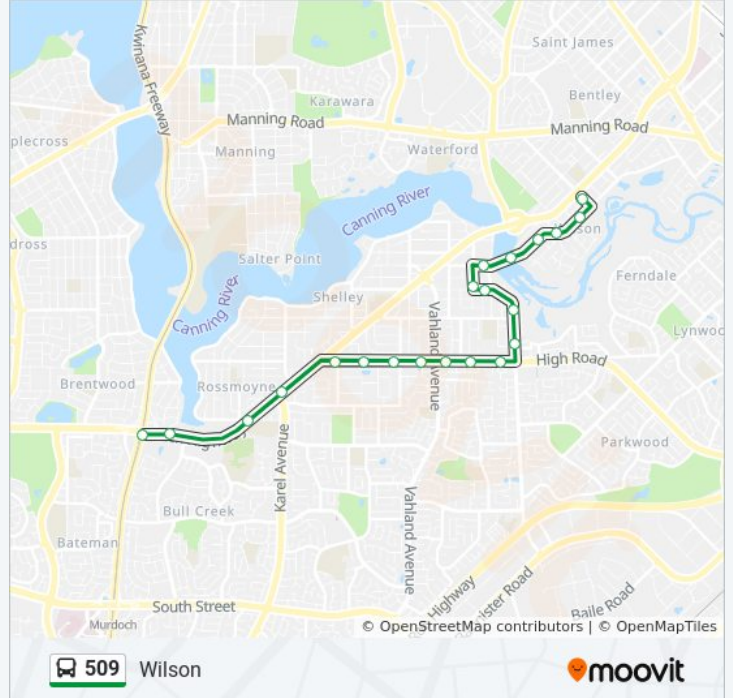

Fern Rd After Riverton Dr

Fern Rd After Bridge St

Fern Rd Before Watts Rd

Fern Rd After Michelle St

Bungaree Rd After Margaret St

509 bus time schedules and route maps are available in an offline PDF at moovitapp.com. Use the [Moovit App](#) to see live bus times, train schedule or subway schedule, and step-by-step directions for all public transit in Perth.

[About Moovit](#) • [MaaS Solutions](#) • [Supported Countries](#) • [Mooviter Community](#)

© 2024 Moovit - All Rights Reserved

Check Live Arrival Times