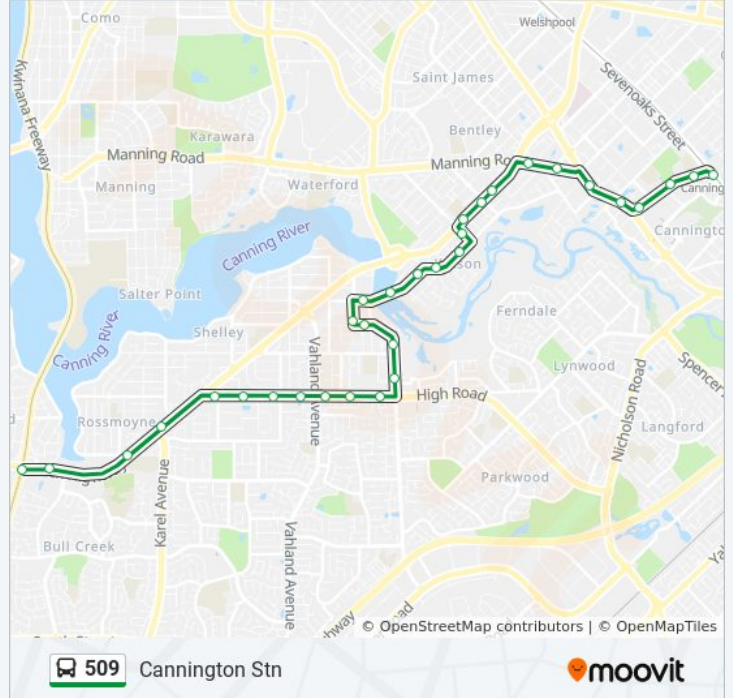

Direction: Cannington Stn

31 stops

[VIEW LINE SCHEDULE](#)

Bull Creek Stn
 Leach Hwy After Pulo Rd
 Leach Hwy After Webb St
 Leach Hwy After Karel Av
 High Rd After Valmae Rd
 High Rd After Centaur St
 High Rd Before Wavel Av
 High Rd After Modillion Av
 High Rd After Vahland Av
 High Rd After Leach Av
 High Rd Before Riley Rd
 Riley Rd Before Nabawa St
 Riley Rd Before Rivermoor Loop
 Tribute St Before Veronica St
 Marjorie Av After Tribute St
 Barbican St After Beech Cl
 Fern Rd After Riverton Dr
 Fern Rd After Bridge St

509 bus Info

Direction: Cannington Stn

Stops: 31

Trip Duration: 32 min

Line Summary:

Fern Rd Before Watts Rd
 Fern Rd After Michelle St
 Bungaree Rd After Margaret St
 Leach Hwy After Bungaree Rd
 Leach Hwy Before Braibrise Rd
 Leach Hwy After Braibrise Rd
 Manning Rd After Leach Hwy
 Manning Rd After Hamilton St
 Albany Hwy Before George Wy
 Albany Hwy Before Fletcher St
 Cecil Av After Albany Hwy
 Cecil Av After Carousel Rd
 Cannington Stn

Direction: Wilson

21 stops

[VIEW LINE SCHEDULE](#)

Bull Creek Stn
 Leach Hwy After Pulo Rd
 Leach Hwy After Webb St
 Leach Hwy After Karel Av
 High Rd After Valmae Rd
 High Rd After Centaur St
 High Rd Before Wavel Av
 High Rd After Modillion Av
 High Rd After Vahland Av
 High Rd After Leach Av
 High Rd Before Riley Rd
 Riley Rd Before Nabawa St
 Riley Rd Before Rivermoor Loop
 Tribute St Before Veronica St
 Marjorie Av After Tribute St
 Barbican St After Beech Cl

509 bus Info

Direction: Wilson

Stops: 21

Trip Duration: 21 min

Line Summary:

Fern Rd After Riverton Dr

Fern Rd After Bridge St

Fern Rd Before Watts Rd