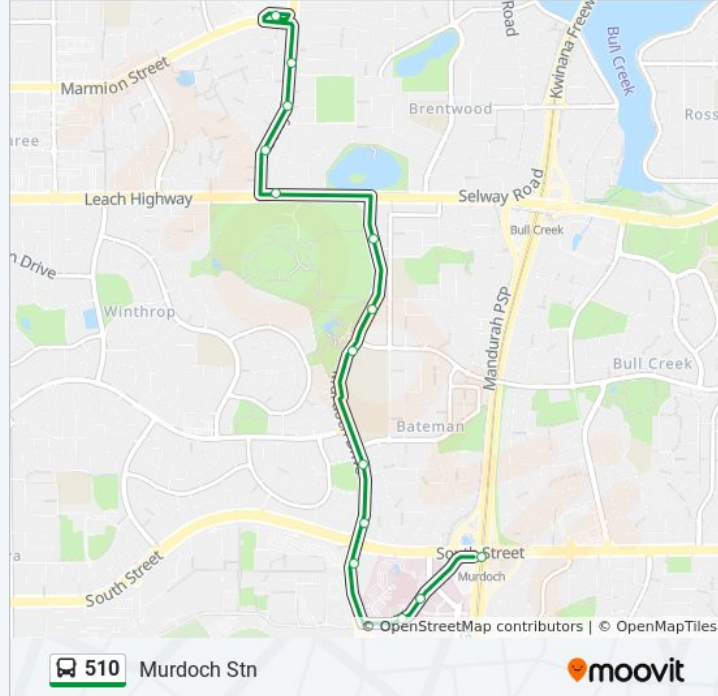

510 bus Info

Direction: Murdoch Stn

Stops: 34

Trip Duration: 13 min

Line Summary:

Matheson Rd After Nairn Rd

Riseley St After Macleod Rd

Riseley St Before Kearns Cr

Riseley St After Drew Rd

Riseley St After Portree Wy

Riseley St Before Glencoe Rd

Riseley St Before Coomoora Rd

Riseley St After Coomoora Rd

Booragoon Bus Stn

Riseley St After Marmion St

Riseley St Before Worthington Rd

Riseley St After Allerton Wy

Leach Hwy After Riseley St

Murdoch Dr After Coombs Pl

Murdoch Dr Before Hawke Pass

Murdoch Dr After Hawke Pass

Murdoch Dr After Marsengo Rd

Murdoch Dr Before South St

Murdoch Dr After South St

Barry Marshall Pde Fiona Stanley Hospital

Barry Marshall Pde Before Fiona Wood Rd

Murdoch Stn

510 bus time schedules and route maps are available in an offline PDF at moovitapp.com. Use the [Moovit App](#) to see live bus times, train schedule or subway schedule, and step-by-step directions for all public transit in Perth.