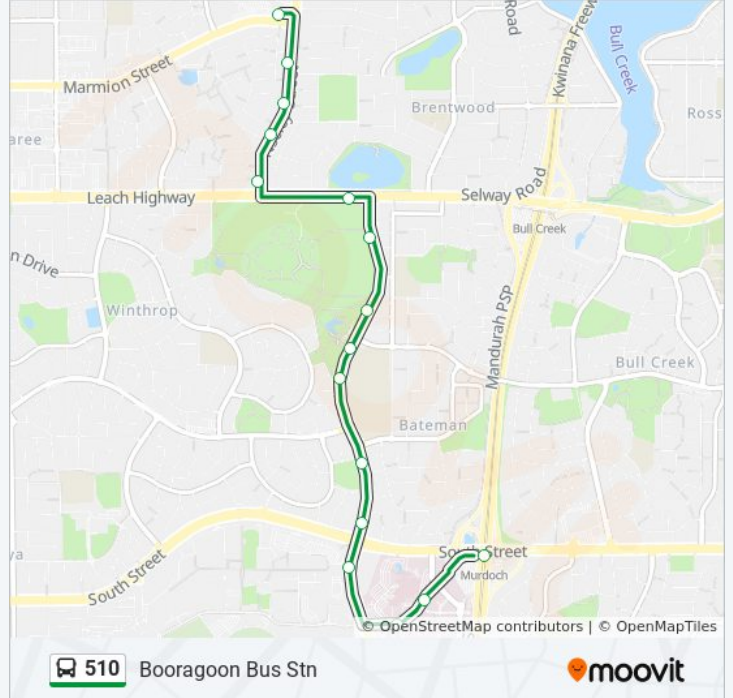

Use the Moovit App to find the closest 510 bus station near you and find out when is the next 510 bus arriving.

Direction: Booragoon Bus Stn

16 stops

[VIEW LINE SCHEDULE](#)

Murdoch Stn
Barry Marshall Pde After Fiona Wood Rd
Barry Marshall Pde Fiona Stanley Hospital
Murdoch Dr Before South St
Murdoch Dr After South St
Murdoch Dr Before Marsengo Rd
Murdoch Dr Before Hawke Pass
Murdoch Dr Before Hawke Pass
Murdoch Dr After Hawke Pass
Murdoch Dr Before Leach Hwy
Leach Hwy After Murdoch Dr
Riseley St After Leach Hwy
Riseley St After Allerton Wy
Riseley St After Worthington Rd
Riseley St After Karoonda Rd
Booragoon Bus Stn

510 bus Time Schedule

Booragoon Bus Stn Route Timetable:

Sunday	8:13 AM - 6:13 PM
Monday	8:13 AM - 6:13 PM
Tuesday	5:50 AM - 9:28 PM
Wednesday	5:50 AM - 9:28 PM
Thursday	5:50 AM - 9:28 PM
Friday	8:13 AM - 6:13 PM
Saturday	7:13 AM - 9:35 PM

510 bus Info

Direction: Booragoon Bus Stn

Stops: 16

Trip Duration: 13 min

Line Summary:

Direction: Booragoon Bus Stn

17 stops

[VIEW LINE SCHEDULE](#)

510 bus Info

Direction: Booragoon Bus Stn

Stops: 17

Trip Duration: 22 min

Line Summary:

Direction: Canning Bridge Stn

18 stops

[VIEW LINE SCHEDULE](#)