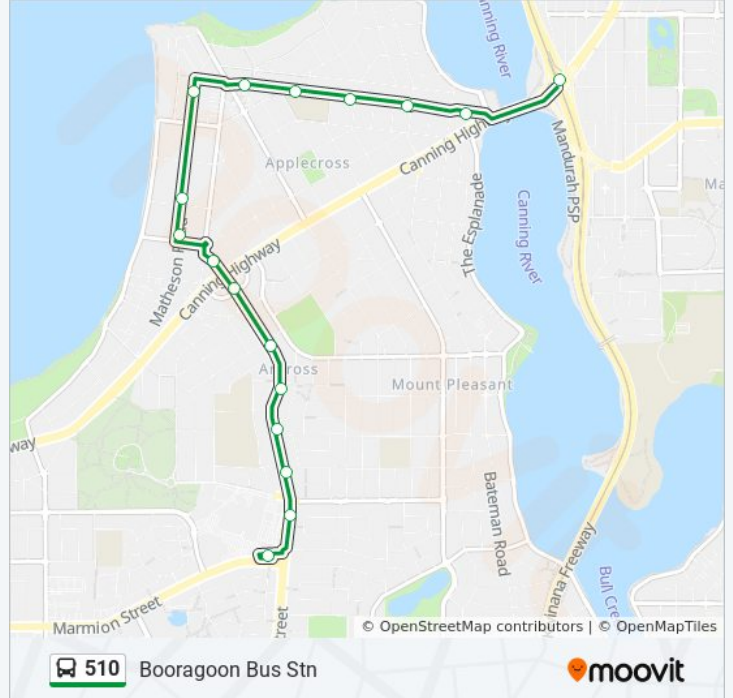

Use the Moovit App to find the closest 510 bus station near you and find out when is the next 510 bus arriving.

Direction: Booragoon Bus Stn

16 stops

[VIEW LINE SCHEDULE](#)

Murdoch Stn
Barry Marshall Pde After Fiona Wood Rd
Barry Marshall Pde Fiona Stanley Hospital
Murdoch Dr Before South St
Murdoch Dr After South St
Murdoch Dr Before Marsengo Rd
Murdoch Dr Before Hawke Pass
Murdoch Dr Before Hawke Pass
Murdoch Dr After Hawke Pass
Murdoch Dr Before Leach Hwy
Leach Hwy After Murdoch Dr
Riseley St After Leach Hwy
Riseley St After Allerton Wy
Riseley St After Worthington Rd
Riseley St After Karoonda Rd
Booragoon Bus Stn

510 bus Info

Direction: Booragoon Bus Stn

Stops: 16

Trip Duration: 13 min

Line Summary:

Direction: Booragoon Bus Stn

17 stops

[VIEW LINE SCHEDULE](#)

510 bus Info

Direction: Booragoon Bus Stn

Stops: 17

Trip Duration: 22 min

Line Summary:

Direction: Canning Bridge Stn

18 stops

[VIEW LINE SCHEDULE](#)

510 bus Info

Direction: Canning Bridge Stn

Stops: 18

Trip Duration: 17 min

Line Summary:

Direction: Como

35 stops

[VIEW LINE SCHEDULE](#)