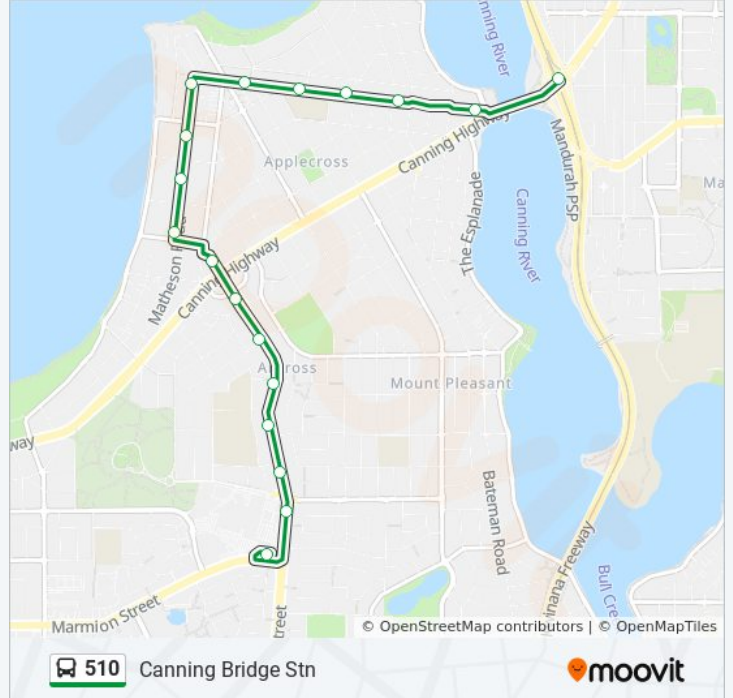

Use the Moovit App to find the closest 510 bus station near you and find out when is the next 510 bus arriving.

Direction: Booragoon Bus Stn

16 stops

[VIEW LINE SCHEDULE](#)

Murdoch Stn
Barry Marshall Pde After Fiona Wood Rd
Barry Marshall Pde Fiona Stanley Hospital
Murdoch Dr Before South St
Murdoch Dr After South St
Murdoch Dr Before Marsengo Rd
Murdoch Dr Before Hawke Pass
Murdoch Dr Before Hawke Pass
Murdoch Dr After Hawke Pass
Murdoch Dr Before Leach Hwy
Leach Hwy After Murdoch Dr
Riseley St After Leach Hwy
Riseley St After Allerton Wy
Riseley St After Worthington Rd
Riseley St After Karoonda Rd
Booragoon Bus Stn

510 bus Info

Direction: Booragoon Bus Stn

Stops: 17

Trip Duration: 22 min

Line Summary:

Direction: Canning Bridge Stn

18 stops

[VIEW LINE SCHEDULE](#)

510 bus Info

Direction: Canning Bridge Stn

Stops: 18

Trip Duration: 17 min

Line Summary:

Direction: Como

35 stops

[VIEW LINE SCHEDULE](#)

- Murdoch Stn
- Barry Marshall Pde After Fiona Wood Rd
- Barry Marshall Pde Fiona Stanley Hospital
- Murdoch Dr Before South St
- Murdoch Dr After South St
- Murdoch Dr Before Marsengo Rd
- Murdoch Dr Before Hawke Pass
- Murdoch Dr Before Hawke Pass
- Murdoch Dr After Hawke Pass
- Murdoch Dr Before Leach Hwy
- Leach Hwy After Murdoch Dr
- Riseley St After Leach Hwy
- Riseley St After Allerton Wy
- Riseley St After Worthington Rd
- Riseley St After Karoonda Rd
- Booragoon Bus Stn
- Riseley St Before Almondbury Rd
- Riseley St Before Leverburgh St