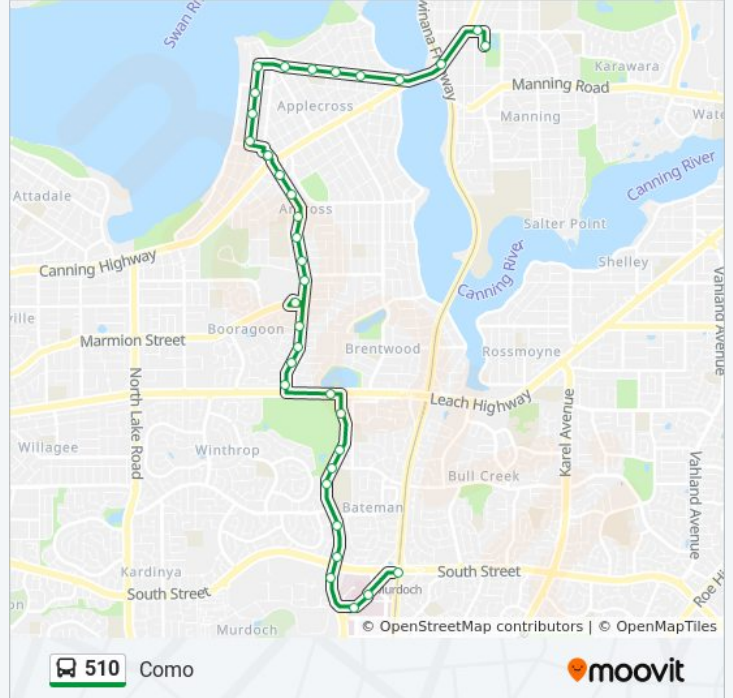

510 bus Info

Direction: Canning Bridge Stn

Stops: 18

Trip Duration: 17 min

Line Summary:

Direction: Como

35 stops

[VIEW LINE SCHEDULE](#)

- Murdoch Stn
- Barry Marshall Pde After Fiona Wood Rd
- Barry Marshall Pde Fiona Stanley Hospital
- Murdoch Dr Before South St
- Murdoch Dr After South St
- Murdoch Dr Before Marsengo Rd
- Murdoch Dr Before Hawke Pass
- Murdoch Dr Before Hawke Pass
- Murdoch Dr After Hawke Pass
- Murdoch Dr Before Leach Hwy
- Leach Hwy After Murdoch Dr
- Riseley St After Leach Hwy
- Riseley St After Allerton Wy
- Riseley St After Worthington Rd
- Riseley St After Karoonda Rd
- Booragoon Bus Stn
- Riseley St Before Almondbury Rd
- Riseley St Before Leverburgh St

Direction: Como

Stops: 35

Trip Duration: 37 min

Line Summary:

Riseley St After Glencoe Rd
 Riseley St After Calgary St
 Riseley St After Drew Rd
 Riseley St Before Kearns Cr
 Riseley St Before Macleod Rd
 Matheson Rd After Ness Rd
 Matheson Rd Before Spey Rd
 Matheson Rd Before Dee Rd
 Matheson Rd Before Kintail Rd
 Kintail Rd After Stack L
 Kintail Rd Before Maclennan Rd
 Kintail Rd Before Armstrong Rd
 Kintail Rd Before Forbes Rd
 Kintail Rd Before Canning Highway
 Canning Bridge Stn
 Henley St After Canning Hwy
 Clydesdale St Before Mcdougall St

510 bus Info

Direction: Murdoch Stn

Stops: 34

Trip Duration: 13 min

Line Summary:

Matheson Rd After Nairn Rd

Riseley St After Macleod Rd

Riseley St Before Kearns Cr