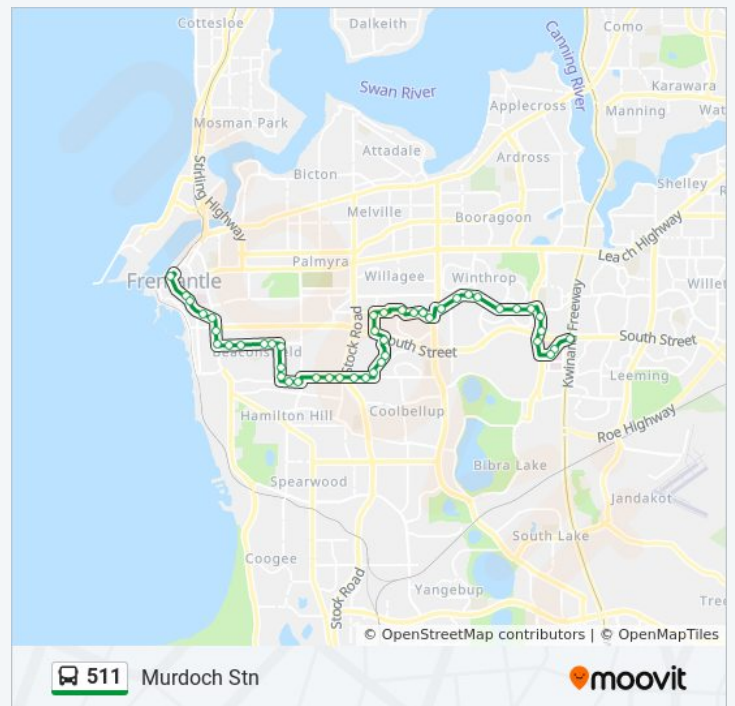

Harvey Cr After Jaggs Wy

Le Souef Dr After Nicol Cl

Le Souef Dr Before Alsop Pl

Le Souef Dr After Reid St

Somerville Bvd After North Lake Rd

Tuesday	5:40 AM - 9:49 PM
Wednesday	5:40 AM - 9:49 PM
Thursday	5:40 AM - 9:49 PM
Friday	7:42 AM - 8:18 PM
Saturday	6:43 AM - 10:18 PM

### 511 bus Info

**Direction:** Murdoch Stn

**Stops:** 46

**Trip Duration:** 38 min

**Line Summary:**

Somerville Bvd After Keall Pass

Somerville Bvd Before Winthrop Dr

Somerville Bvd Before Kingston Pl

Somerville Bvd Before Jackson Av

Somerville Bvd After Saint Pass

Somerville Bvd Before Murdoch Dr

Murdoch Dr After Marsengo Rd

Murdoch Dr Before South St

Murdoch Dr After South St

Barry Marshall Pde Fiona Stanley Hospital

### Direction: Samson

21 stops

[VIEW LINE SCHEDULE](#)

Fremantle Stn

South Tce After Market St

South Tce - Fremantle Markets

South Tce - Fremantle Hospital

Wray Av Before Attfield St