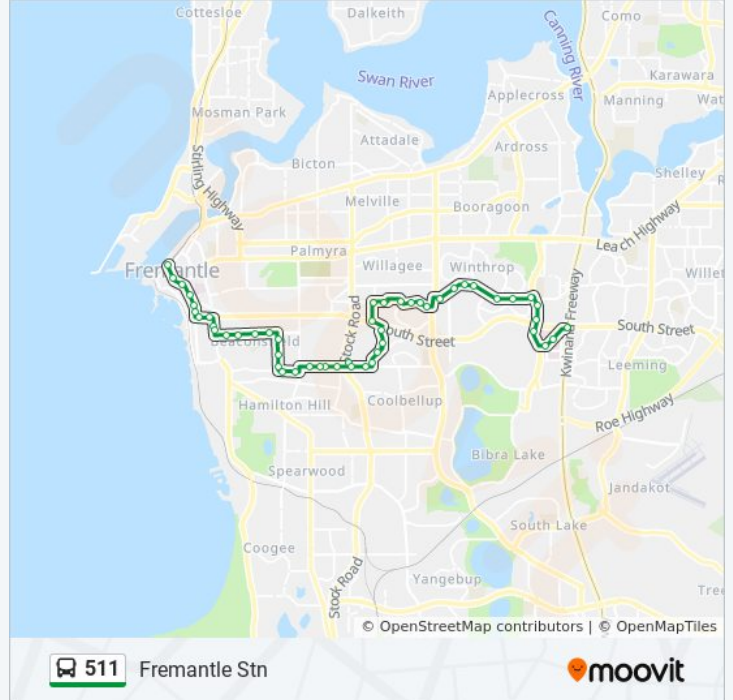

**Direction: Fremantle Stn**

50 stops

[VIEW LINE SCHEDULE](#)

- Murdoch Stn
- Barry Marshall Pde After Fiona Wood Rd
- Barry Marshall Pde Fiona Stanley Hospital
- Murdoch Dr Before South St
- Murdoch Dr After South St
- Murdoch Dr Before Marsengo Rd
- Somerville Bvd After Murdoch Dr
- Somerville Bvd Before Johanson Prom
- Somerville Bvd After Jackson Av
- Somerville Bvd Before Winthrop Dr
- Somerville Bvd After Winthrop Dr
- Somerville Bvd Before Keall Pass
- Somerville Bvd Before North Lake Rd
- Le Souef Dr Before Reid St
- Le Souef Dr After Alsop Pl
- Le Souef Dr Before Nicol Cl
- Harvey Cr Before Jaggs Wy
- Peel Rd Before Adams St
- Ladner St After Peel Rd
- Ladner St After Roper St
- Mccombe Av After South St
- Mccombe Av After Bradley Ct

York St Before Jean St

York St Before Warren St

York St Before Michael St

Lefroy Rd After Fifth Av

Lefroy Rd Fremantle College Stand 1

Lefroy Rd After Longford Rd

Lefroy Rd After Livingstone St

Hampton Rd After Lefroy Rd

Hampton Rd After Martha St

South St After Hampton Rd

South St After Carnac Wy

South Tce After Price St

South Tce After Grey St

South Tce Before Arundel St

South Tce Fremantle Markets

Market St Before High St

Fremantle Stn

511 Fremantle Stn

**Direction: Murdoch Stn**

46 stops

[VIEW LINE SCHEDULE](#)

Fremantle Stn

**511 bus Time Schedule**

Murdoch Stn Route Timetable: