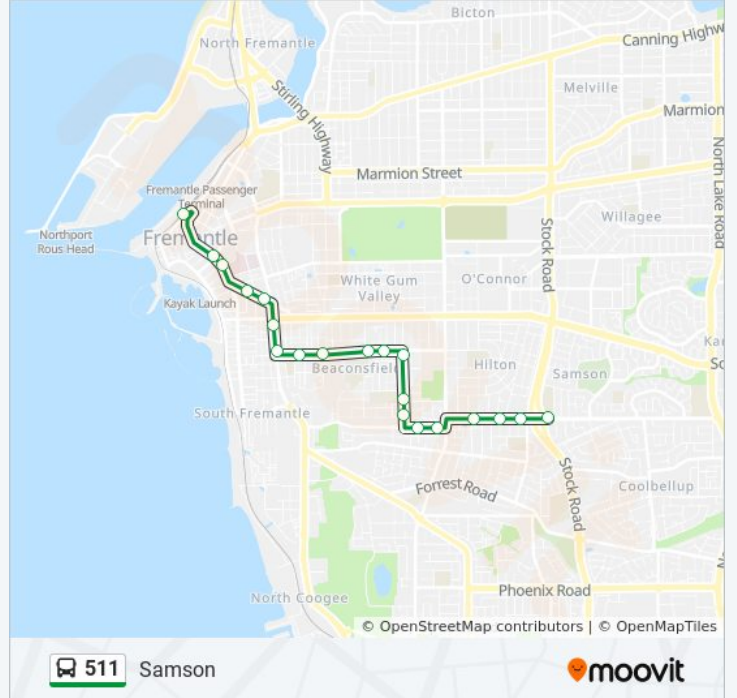

### 511 bus Info

**Direction:** Samson

**Stops:** 21

**Trip Duration:** 12 min

**Line Summary:**

Winterfold Rd After Instone St

Winterfold Rd Before Davon St

Winterfold Rd Before Redmond Rd

Winterfold Rd After Stock Rd

511 bus time schedules and route maps are available in an offline PDF at [moovitapp.com](https://moovitapp.com). Use the [Moovit App](#) to see live bus times, train schedule or subway schedule, and step-by-step directions for all public transit in Perth.