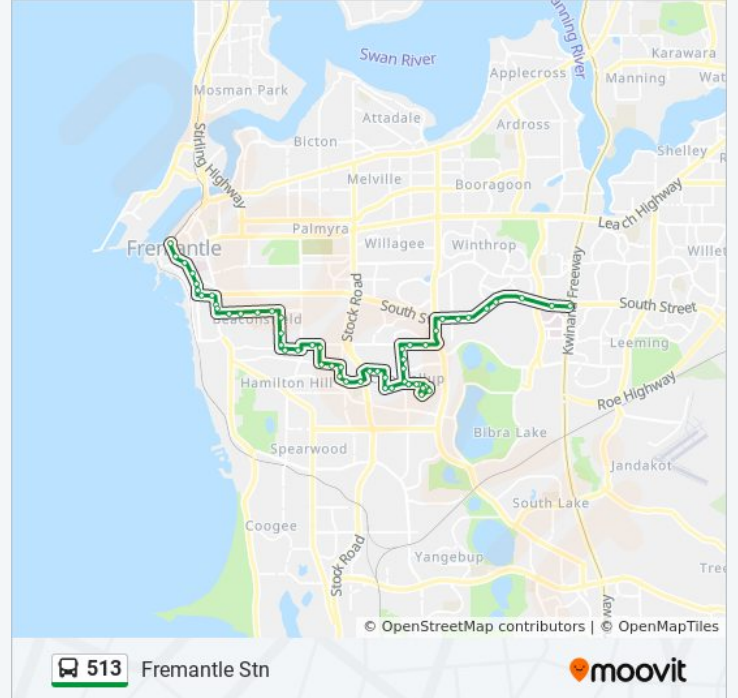

Lefroy Rd After Fifth Av

Lefroy Rd Fremantle College Stand 1

Lefroy Rd After Longford Rd

Lefroy Rd After Livingstone St

Hampton Rd After Lefroy Rd

Hampton Rd After Martha St

South St After Hampton Rd

South St After Carnac Wy

South Tce After Price St

South Tce After Grey St

South Tce Before Arundel St

South Tce Fremantle Markets

Market St Before High St

Fremantle Stn

Direction: Kardinya Shopping Centre

42 stops

[VIEW LINE SCHEDULE](#)

Fremantle Stn
South Tce After Market St
South Tce - Fremantle Markets
South Tce - Fremantle Hospital
Wray Av Before Attfield St
Wray Av Before Hampton Rd
Hampton Rd After South St
Hampton Rd Before Lefroy Rd
Lefroy Rd After Hale St
Lefroy Rd After Sea View St
Lefroy Rd After Caesar St
Lefroy Rd Before Fifth Av
York St After Lefroy Rd
York St Before Jeffery St
York St Before Jean St
Clontarf Rd Before Tuart St
Clontarf Rd After Tuart St
Winterfold Rd After Instone St
Frederick Rd After Winterfold Rd
Frederick Rd Before Healy Rd
Healy Rd After Bitton St
Healy Rd After Ingram St
Redmond Rd After Hillier Cr
Carmody St Before Oconnell St
Ralston St After Cutts St
Counsel Rd After Lockett St
Counsel Rd After Simons St
Leece St After Oswald St
Leece St After Antonio St

513 bus Info

Direction: Kardinya Shopping Centre

Stops: 42

Trip Duration: 25 min

Line Summary:

Cordelia Av After Regan St
Cordelia Av After Coolbellup Av
Cordelia Av Before Tybalt Pl
Romeo Rd After Cordelia Av
Romeo Rd After Paris Pl
Waverley Rd Before Theseus Wy
Coolbellup Av After Waverley Rd
Coolbellup Av Before Emilia St
Coolbellup Av After Camillo St
Winterfold Rd After Weston Wy
Winterfold Rd Before Doherty Rd
North Lake Rd Before South St
South St After North Lake Rd