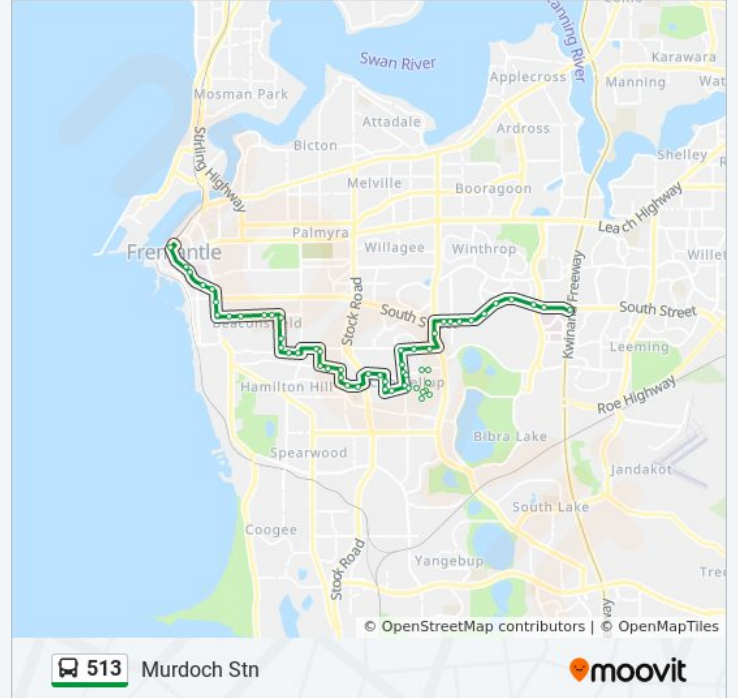

513 bus Info

Direction: Murdoch Stn

Stops: 57

Trip Duration: 39 min

Line Summary:

Clontarf Rd After Tuart St

Winterfold Rd After Instone St

Frederick Rd After Winterfold Rd

Rinaldo Cr After Lavinia Cr

Lavinia Cr After Rinaldo Cr

Lavinia Cr After Rosalind Wy

Cordelia Av After Cordelia Av

Cordelia Av Before Coolbellup Av

Coolbellup Av After Cordelia Av

Coolbellup Av After Waverley Rd

Coolbellup Av Before Emilia St

Coolbellup Av After Camillo St

Winterfold Rd After Weston Wy

Winterfold Rd Before Doherty Rd

North Lake Rd Before South St

South St After North Lake Rd

South St Before Gilbertson Rd

South St After Gilbertson Rd

South St After Windelya Rd

South St Before Prescott Dr

South St After Prescott Dr

South St Murdoch University

South St Before Murdoch Dr

South St Murdoch Hospital

Murdoch Stn