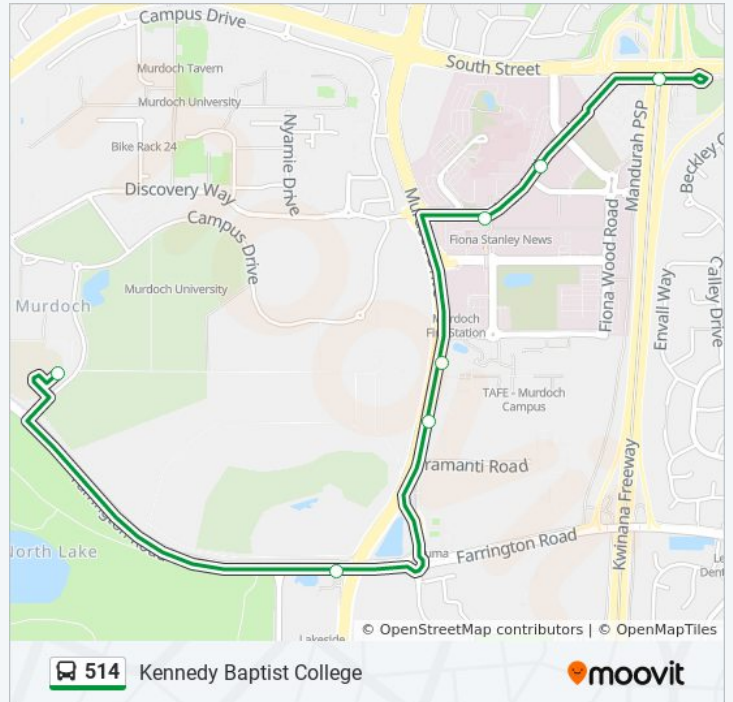

Poletti Rd After North Lake Rd

Poletti Rd After Davison Rd

Poletti Rd After Cooper Rd

Beeliar Dr After Poletti Rd

Cockburn Central Stn

Direction: Kennedy Baptist College

7 stops

[VIEW LINE SCHEDULE](#)

Murdoch Stn

Barry Marshall Pde After Fiona Wood Rd

Barry Marshall Pde Fiona Stanley Hospital

Murdoch Dr Challenger Tafe Murdoch

Murdoch Dr Rangeview Remand Centre

Farrington Rd After Murdoch Dr

Access Rd Kennedy Baptist College

514 bus Time Schedule

Kennedy Baptist College Route Timetable:

Sunday	Not Operational
Monday	Not Operational
Tuesday	Not Operational
Wednesday	7:56 AM
Thursday	7:56 AM
Friday	Not Operational
Saturday	Not Operational

514 bus Info

Direction: Kennedy Baptist College

Stops: 7

Trip Duration: 13 min

Line Summary:

Direction: Murdoch Stn

42 stops

[VIEW LINE SCHEDULE](#)