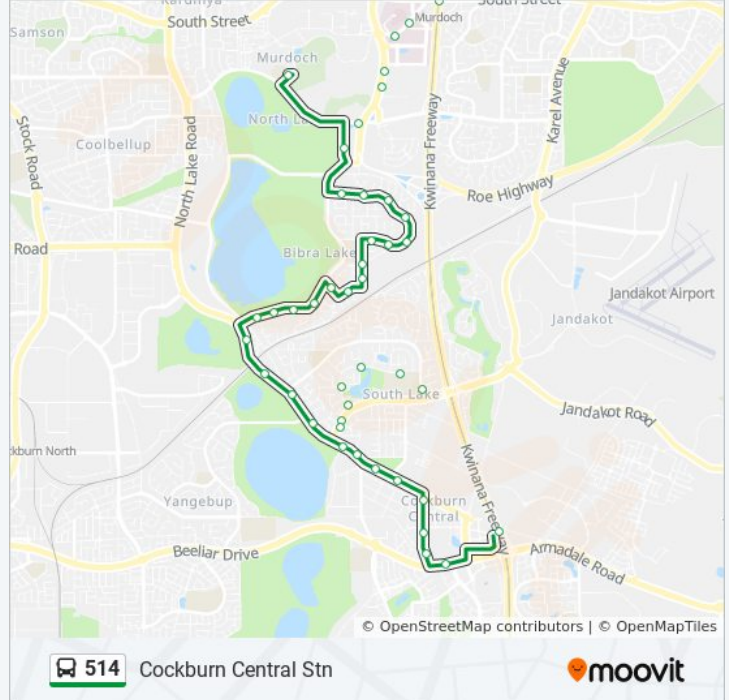

514 bus Info

Direction: Cockburn Central Stn

Stops: 43

Trip Duration: 24 min

Line Summary:

Bibra Dr After Lewington Gdns

Bibra Dr After Fantail Dr

North Lake Rd After Bibra Dr

South Lake Dr Before Plumridge Wy

South Lake Dr Before Berrigan Dr

Berrigan Dr After Briggs St

North Lake Rd After Berrigan Dr

North Lake Rd After Rimmington Ct

North Lake Rd After Hammond Rd

North Lake Rd After Semple Ct

Poletti Rd After North Lake Rd

Poletti Rd After Davison Rd

Poletti Rd After Cooper Rd

Beeliar Dr After Poletti Rd

Cockburn Central Stn

Direction: Kennedy Baptist College

7 stops

[VIEW LINE SCHEDULE](#)

Murdoch Stn

Barry Marshall Pde After Fiona Wood Rd

Barry Marshall Pde Fiona Stanley Hospital

Murdoch Dr Challenger Tafe Murdoch

Murdoch Dr Rangeview Remand Centre

Farrington Rd After Murdoch Dr

Access Rd Kennedy Baptist College