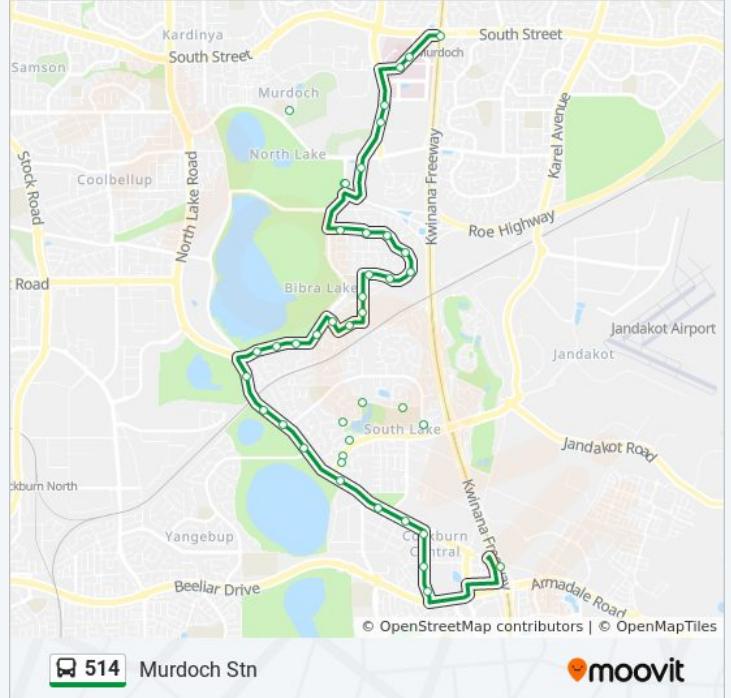

Poletti Rd After North Lake Rd

Poletti Rd After Davison Rd

Poletti Rd After Cooper Rd

Beeliar Dr After Poletti Rd

Cockburn Central Stn

Direction: Kennedy Baptist College

7 stops

[VIEW LINE SCHEDULE](#)

514 bus Info

Direction: Murdoch Stn

Stops: 42

Trip Duration: 26 min

Line Summary:

North Lake Rd After Osprey Dr
 North Lake Rd After Elderberry Dr
 North Lake Rd After Omeo St
 North Lake Rd Before Bibra Dr
 Bibra Dr After Wattle Ct
 Bibra Dr Before Lewington Gdns
 Bibra Dr Before Bulrush Dr
 Bibra Dr Before Style Ct
 Walliabup Wy Before Farmhouse Dr
 Meller Rd Before Thatched Ct
 Annois Rd After Farmhouse Dr
 Annois Rd After Windmill Dr
 Parkway Rd Before Beedelup Loop
 Parkway Rd After Marchant Dr
 Parkway Rd Before Dowell Pl
 Parkway Rd Before Bondini Wy
 Parkway Rd After Greenham Pl
 Parkway Rd Before Mallard Av
 Parkway Rd Before Ingvarson Wy
 Bibra Dr After Roe Hwy
 Access Rd Kennedy Baptist College
 Bibra Dr After Farrington Rd
 Murdoch Dr Before Farrington Rd
 Murdoch Dr Rangeview Remand Centre
 Murdoch Dr Murdoch University
 Barry Marshall Pde Fiona Stanley Hospital
 Barry Marshall Pde Before Fiona Wood Rd
 Murdoch Stn