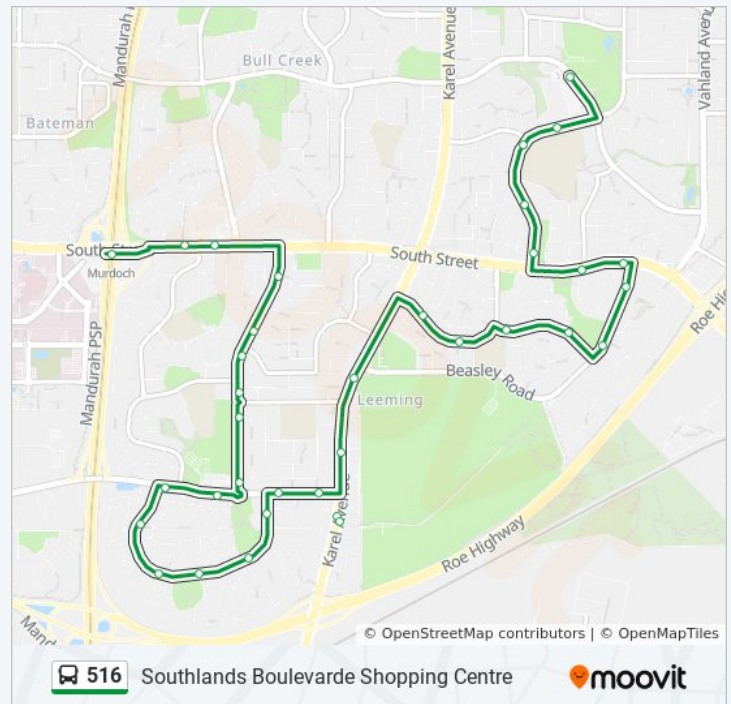

Thursday

7:36 AM - 5:34 PM

Friday

Not Operational

Saturday

8:58 AM - 6:58 PM

516 bus Info

Direction: Southlands Boulevard Shopping Centre

Stops: 40

Trip Duration: 23 min

Line Summary:

South St After Darian Dr

Pinetree Gully Rd Before Chancery Cr

Pinetree Gully Rd Before Kingsford Dr

Pinetree Gully Rd After Nebo Cl

Pinetree Gully Rd After Agincourt Dr

Burrendah Bvd - Southlands Shopping Ctr

Direction: Willetton

36 stops

[VIEW LINE SCHEDULE](#)

Jennalup St Before Murdoch Dr

Fiona Wood Rd After Jennalup St

Fiona Wood Rd After Robin Warren Dr

Murdoch Stn