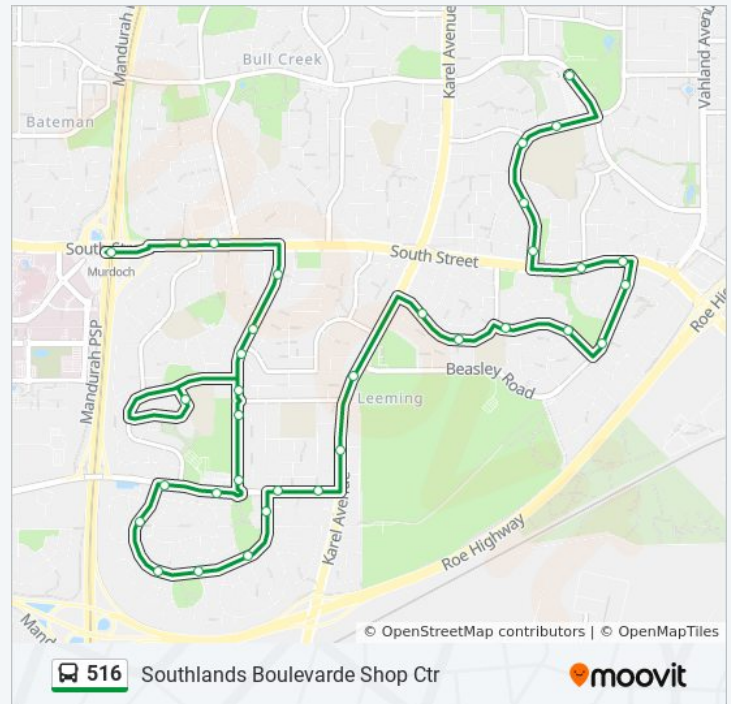

Pinetree Gully Rd Before Kingsford Dr

Pinetree Gully Rd After Nebo Cl

Pinetree Gully Rd After Agincourt Dr

Burrendah Bvd - Southlands Shopping Ctr

516 bus Info

Direction: Southlands Boulevardde Shop Ctr

Stops: 34

Trip Duration: 34 min

Line Summary:

Direction: Southlands Boulevardde Shopping Centre

40 stops

[VIEW LINE SCHEDULE](#)

Murdoch Stn

516 bus Time Schedule

Southlands Boulevardde Shopping Centre Route