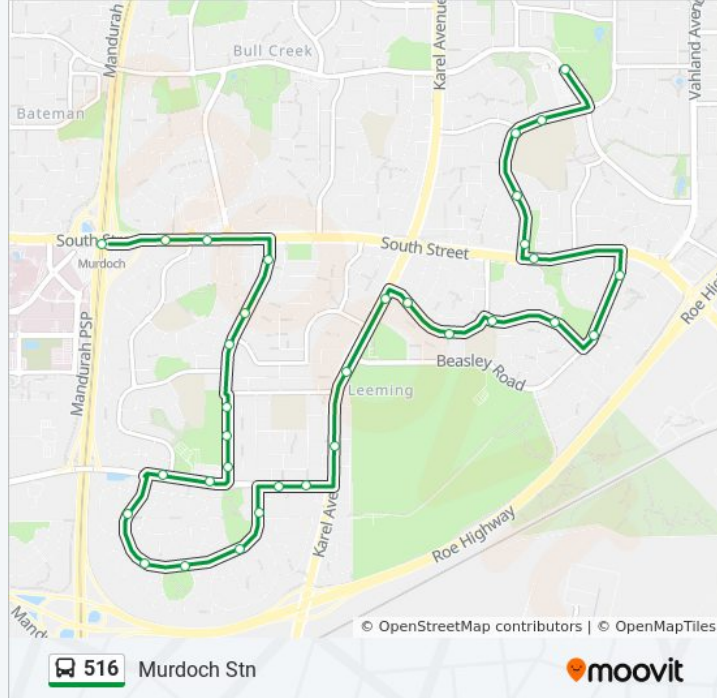

516 bus Info

Direction: Murdoch Stn

Stops: 33

Trip Duration: 21 min

Line Summary:

Casserly Dr After Rosemont Pl

Casserly Dr After Greencroft Gdns

Casserly Dr Before Sierra CH

Casserly Dr After Shemels Ct

Farrington Rd Before Aulberry Pde

Farrington Rd Before Findlay Rd

Findlay Rd Before Ashby Ct

Findlay Rd Before Bagot Ct

Findlay Rd After Bagot Ct

Findlay Rd Before Gladstone Rd

Findlay Rd Before Clemros Wy

Findlay Rd After Collett Wy

South St Before Calley Dr

South St After Calley Dr

Murdoch Stn

Direction: Murdoch Tafe

36 stops

[VIEW LINE SCHEDULE](#)

Burrendah Bvd - Southlands Shopping Ctr

Pinetree Gully Rd Willetton Shs Stand 1

Pinetree Gully Rd After Bernera Dr

Pinetree Gully Rd Before Jasmine Loop

Pinetree Gully Rd After Chancery Cr

South St After Pinetree Gully Rd

Beasley Rd After Merrifield Cir