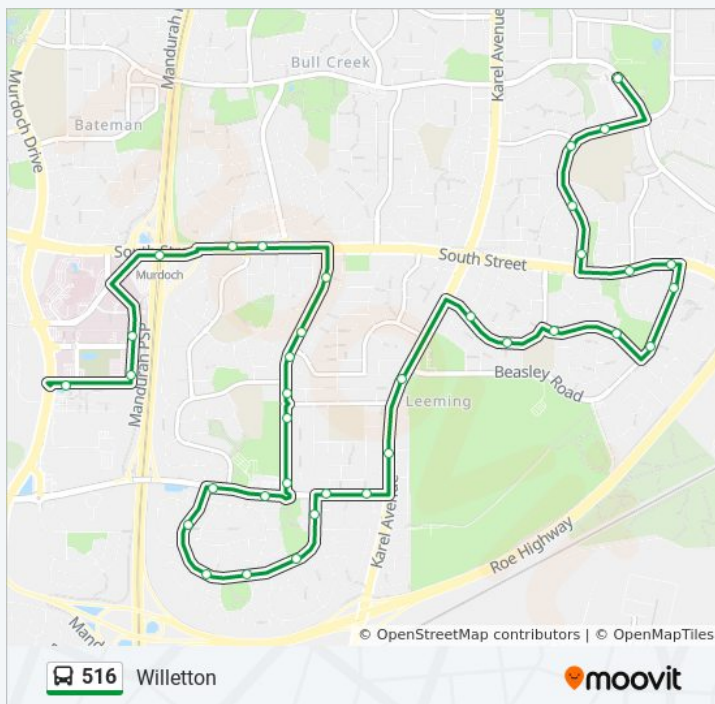

Burrendah Bvd - Southlands Shopping Ctr

Direction: Willetton

36 stops

[VIEW LINE SCHEDULE](#)

Jennalup St Before Murdoch Dr

Fiona Wood Rd After Jennalup St

Fiona Wood Rd After Robin Warren Dr

Murdoch Stn

516 bus Info

Direction: Willetton

Stops: 36

Trip Duration: 28 min

Line Summary:

Gracechurch Cr Before Winchester Wy

Gracechurch Cr Before Hicks St

Mcguiness Dr After Gracechurch Cr