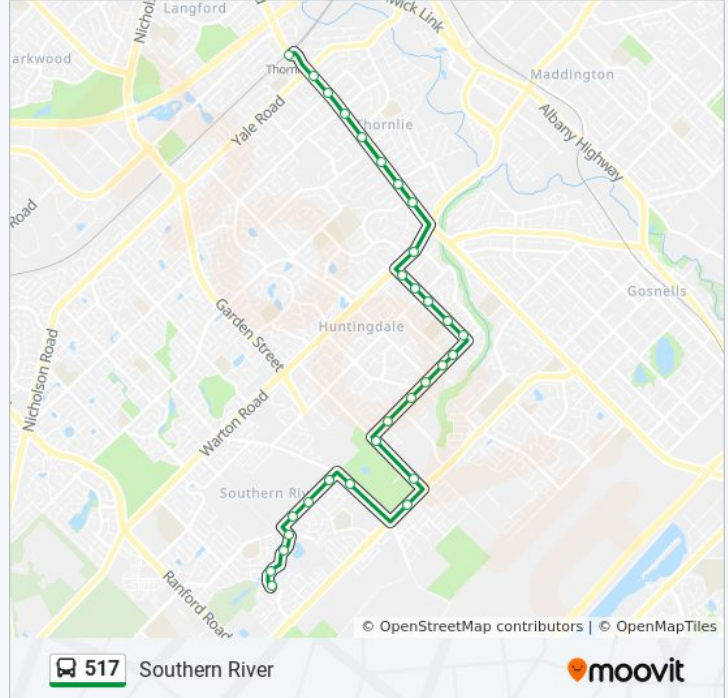

### Direction: Southern River

30 stops

[VIEW LINE SCHEDULE](#)

Thornlie Stn

Spencer Rd After Yale Rd

Spencer Rd After Vance St

Spencer Rd Before Hughenden Dr

Spencer Rd After Thornlie Av

### 517 bus Info

**Direction:** Southern River

**Stops:** 30

**Trip Duration:** 25 min

**Line Summary:**

Matilda St After Harpenden St  
 Matilda St After Westerham Wy  
 Matilda St After Isaacs Ct  
 Balfour St After Shipbourne Wy  
 Balfour St After Fountain Wy  
 Balfour St After Huntingdale Rd  
 Balfour St After Honeyeater Gld  
 Balfour St Before Lynford Gte  
 Gay St After Balfour St  
 Gay St Before Southern River Rd  
 Southern River Rd After Bradley St  
 Holmes St After Southern River Rd  
 Balfour St After Algerian Wy  
 Balfour St After Marnbu Rd  
 Balfour St After Millway Av  
 Didcot St Before Castlewood Pwy  
 Castlewood Pwy After Glenview Wy  
 Castlewood Pwy After Hedgerow Gdns  
 Castlewood Pwy After Edencourt Dr

**Direction: Thornlie Stn**

70 stops

[VIEW LINE SCHEDULE](#)

Jennalup St Before Murdoch Dr  
 Fiona Wood Rd After Jennalup St  
 Fiona Wood Rd After Robin Warren Dr  
 Murdoch Stn  
 South St After Kwinana Fwy  
 South St After Calley Dr  
 South St After Findlay Rd  
 South St After Wheatley Dr  
 South St Before Karel Av  
 South St After Gracechurch Cr