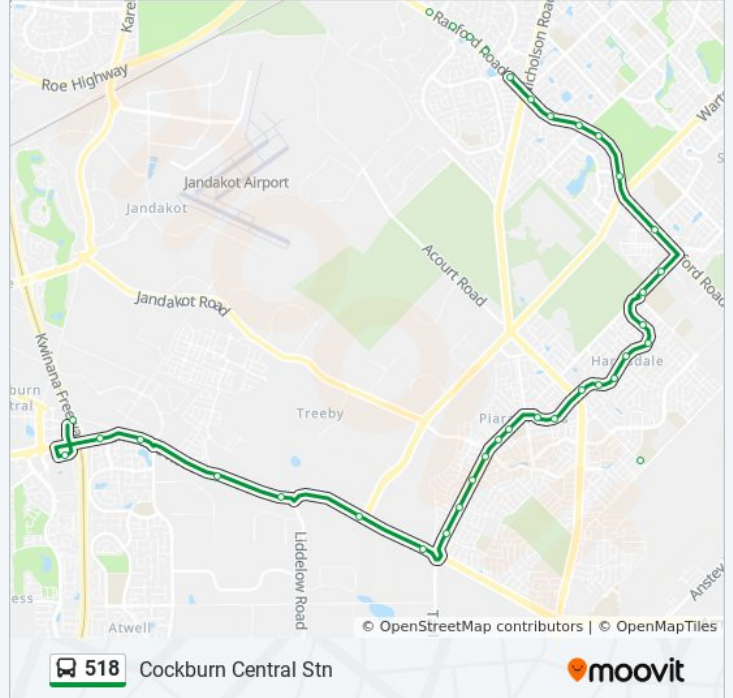

518 bus Info

Direction: Cockburn Central Stn

Stops: 52

Trip Duration: 43 min

Line Summary:

Ranford Rd Before Grand Bvd
Ranford Rd After Glenariff Bvd
Ranford Rd Before Campbell Rd
Ranford Rd After Campbell Rd
Ranford Rd After Sanctuary Av
Ranford Rd After Lakey St
Wright Rd After Shepherd Ct
School Access Rd Carey Baptist College
Wright Rd After Northcote St
Wright Rd After Lauraine Dr
Wright Rd After Benalla Dr
Wright Rd Before Splendid Gdns
Wright Rd Before Elegant App
Wright Rd Before Nicholson Rd
Keane Rd Stand 2
Wright Rd After Broadway Bvd
Wright Rd After Edgar Link
Wright Rd After Marseille Gdns
Wright Rd Before Guerin Av
Wright Rd After Mason Rd
Wright Rd Before Kellogg Dr
Wright Rd After Tuberosse Rd
Wright Rd Before Fanshawe Bvd
Armadale Rd After Wright Rd
Armadale Rd After Warton Rd
Armadale Rd After Liddelow Rd
Armadale Rd Before Ghostgum Av
Armadale Rd After Tapper Rd
Beeliar Dr After Freshwater Dr
Gateways Access Rd Cockburn Gateway Shop
Ctr
Cockburn Central Stn

Direction: Livingston Market Place
29 stops
[VIEW LINE SCHEDULE](#)

- Cockburn Central Stn
- Gateways Access Rd Cockburn Gateway Shop Ctr
- Beeliar Dr Before Freshwater Dr
- Armadale Rd Before Verde Dr
- Armadale Rd Before Ghostgum Av
- Armadale Rd Before Liddelow Rd
- Armadale Rd After Warton Rd
- Wright Rd After Fanshawe Bvd
- Wright Rd Before Tuberosa Rd
- Wright Rd After Kellogg Dr
- Wright Rd Before Mason Rd
- Wright Rd After Guerin Av
- Wright Rd After Marseille Gdns
- Wright Rd After Gilman Ct
- Wright Rd Before Broadway Bvd
- Wright Rd Before Heronwood Glde
- Wright Rd After Elegant App
- Wright Rd After Splendid Gdns
- Wright Rd Before Benalla Dr
- Wright Rd Before Lauraine Dr
- Wright Rd After Sotheby Dr
- Wright Rd Before Shepherd Ct
- Ranford Rd Before Lakey St
- Ranford Rd After Warton Rd
- Ranford Rd Before Campbell Rd
- Ranford Rd After Campbell Rd
- Ranford Rd Before Glenariff Bvd
- Ranford Rd Before Nicholson Rd
- Ranford Rd - Livingston Marketplace