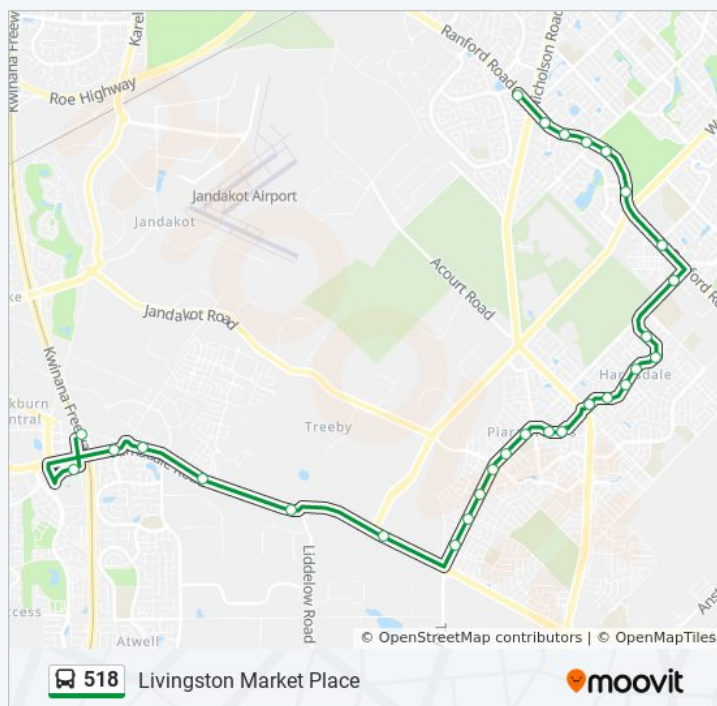

Direction: Livingston Market Place
29 stops
[VIEW LINE SCHEDULE](#)

- Cockburn Central Stn
- Gateways Access Rd Cockburn Gateway Shop Ctr
- Beeliar Dr Before Freshwater Dr
- Armadale Rd Before Verde Dr
- Armadale Rd Before Ghostgum Av
- Armadale Rd Before Liddelow Rd
- Armadale Rd After Warton Rd
- Wright Rd After Fanshawe Bvd
- Wright Rd Before Tuberosa Rd
- Wright Rd After Kellogg Dr
- Wright Rd Before Mason Rd
- Wright Rd After Guerin Av
- Wright Rd After Marseille Gdns
- Wright Rd After Gilman Ct
- Wright Rd Before Broadway Bvd
- Wright Rd Before Heronwood Glde
- Wright Rd After Elegant App
- Wright Rd After Splendid Gdns
- Wright Rd Before Benalla Dr
- Wright Rd Before Lauraine Dr
- Wright Rd After Sotheby Dr
- Wright Rd Before Shepherd Ct
- Ranford Rd Before Lakey St
- Ranford Rd After Warton Rd
- Ranford Rd Before Campbell Rd
- Ranford Rd After Campbell Rd
- Ranford Rd Before Glenariff Bvd
- Ranford Rd Before Nicholson Rd
- Ranford Rd - Livingston Marketplace

518 bus Time Schedule

Livingston Market Place Route Timetable:

Sunday	Not Operational
Monday	Not Operational
Tuesday	12:16 PM - 6:37 PM
Wednesday	12:16 PM - 6:37 PM
Thursday	12:16 PM - 6:37 PM
Friday	Not Operational
Saturday	Not Operational

518 bus Info

Direction: Livingston Market Place

Stops: 29

Trip Duration: 30 min

Line Summary:

Direction: Murdoch Stn

46 stops

[VIEW LINE SCHEDULE](#)

Cockburn Central Stn

Gateways Access Rd Cockburn Gateway Shop Ctr

Beeliar Dr Before Freshwater Dr

Armadale Rd Before Verde Dr

Armadale Rd Before Ghostgum Av

Armadale Rd Before Liddelow Rd

Armadale Rd After Warton Rd