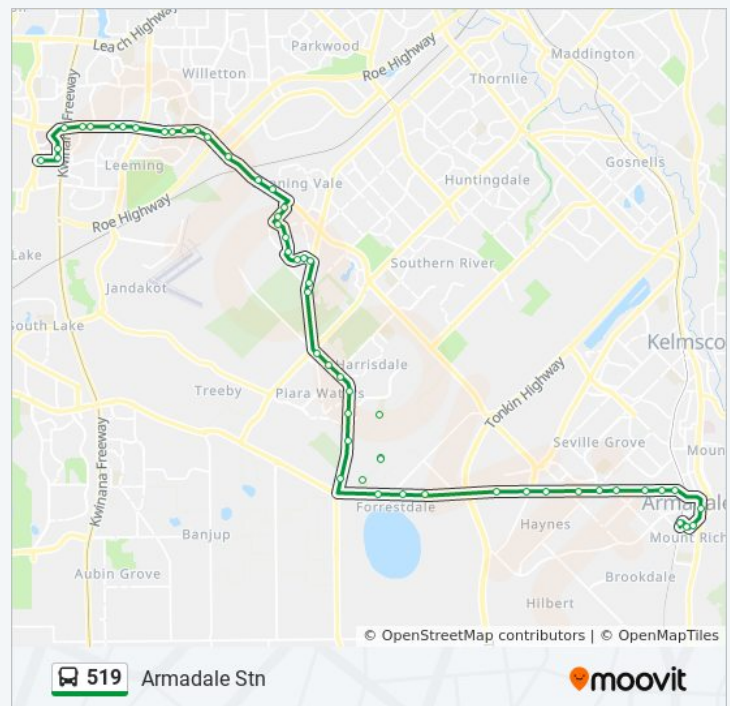

Nicholson Rd Before Exchange Av

Nicholson Rd Before Riva Ent

Monticello Pwy After Aleria Wy

Monticello Pwy St John Bosco College

Nicholson Rd Before Greywacke Ent

Wednesday

6:50 AM - 7:13 PM

Thursday

6:50 AM - 7:13 PM

Friday

Not Operational

Saturday

Not Operational

519 bus Info

Direction: Armadale Stn

Stops: 51

Trip Duration: 49 min

Line Summary:

Armadale Rd Before Anstey Rd
Armadale Rd After Anstey Rd
Armadale Rd Before Allen Rd
Armadale Rd Before Alex Wood Dr
Armadale Rd After Twelfth Rd
Armadale Rd After Coomal Rd
Armadale Rd Before Seville Dr
Armadale Rd After Seville Dr
Armadale Rd After Seventh Rd
Armadale Rd After Tait St
Armadale Rd Near Friar Rd
Armadale Rd Before Abbey Rd
Church Av After Jull St
Church Av After Third Av
Fourth Rd After Church Av
Armadale Stn

Direction: Murdoch Stn

50 stops

[VIEW LINE SCHEDULE](#)

Armadale Stn
Fourth Rd - Armadale City Shop Cntr
Church Av After Thomas St
Church Av After Prospect Rd
Armadale Rd After Abbey Rd
Armadale Rd Near Dale Rd
Armadale Rd Before Tait St
Armadale Rd After Seventh Rd
Armadale Rd After Seville Dr
Armadale Rd Before Eighth Rd
Armadale Rd Before Twelfth Rd
Armadale Rd After Ranford Rd
Armadale Rd After Alex Wood Dr