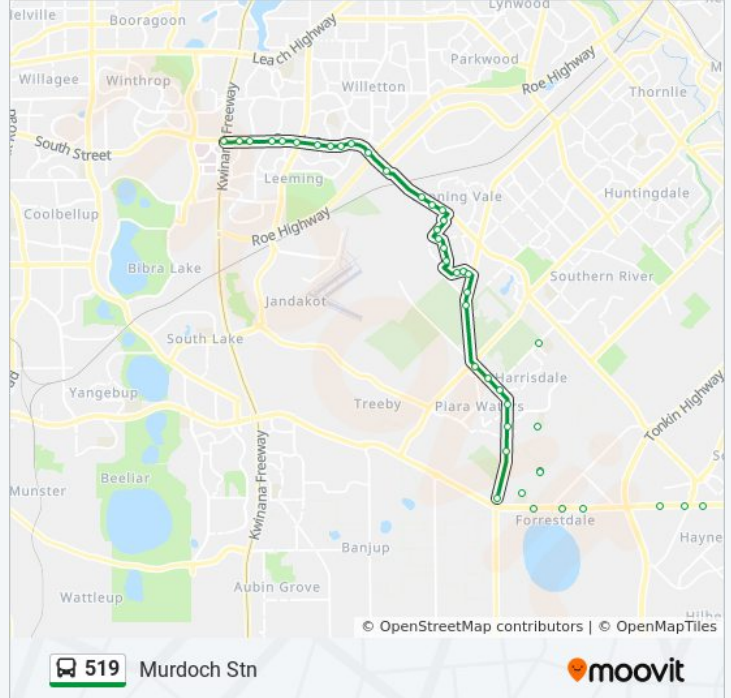

Direction: Murdoch Stn

50 stops

[VIEW LINE SCHEDULE](#)

Armadale Stn
Fourth Rd - Armadale City Shop Cntr
Church Av After Thomas St
Church Av After Prospect Rd
Armadale Rd After Abbey Rd
Armadale Rd Near Dale Rd
Armadale Rd Before Tait St
Armadale Rd After Seventh Rd
Armadale Rd After Seville Dr
Armadale Rd Before Eighth Rd
Armadale Rd Before Twelfth Rd
Armadale Rd After Ranford Rd
Armadale Rd After Alex Wood Dr

519 bus Info

Direction: Murdoch Stn

Stops: 50

Trip Duration: 42 min

Line Summary:

Armadale Rd After Allen Rd
Armadale Rd After Wirin Rd
Armadale Rd After Weld St
Nicholson Rd After Armadale Rd
Nicholson Rd After Piara Dr
Nicholson Rd After Exchange Av
Keane Rd Stand 3
Nicholson Rd After Broadway Bvd
Nicholson Rd After Wright Rd
School Access Rd Carey Baptist College
Nicholson Rd After Broadway
Nicholson Rd Before Warton Rd
Nicholson Rd After Drsicoll Dr
Nicholson Rd After Clifton Rd
Tobermory Pass After Nicholson Rd
Southacre Dr Before Mount Park Wy
Southacre Dr After Orkney Cr
Eastwood Pde After Southacre Dr
Eastwood Pde Before Aviemore Grn
Goodwood Wy After Kinnerton Gdns
Southacre Dr Before Hungerford Cl
Southacre Dr Before Wilfred Rd
Ranford Rd After Wilfred Rd
Ranford Rd After Waratah Bvd
Ranford Rd Before Livingstone Dr
Ranford Rd Before Bannister Rd
South St Before Vahland Av
South St After Beasley Rd
South St After Darian Dr
South St Before Pinetree Gully Rd
South St After Gracechurch Cr
South St After Karel Av
South St After Westmorland Dr