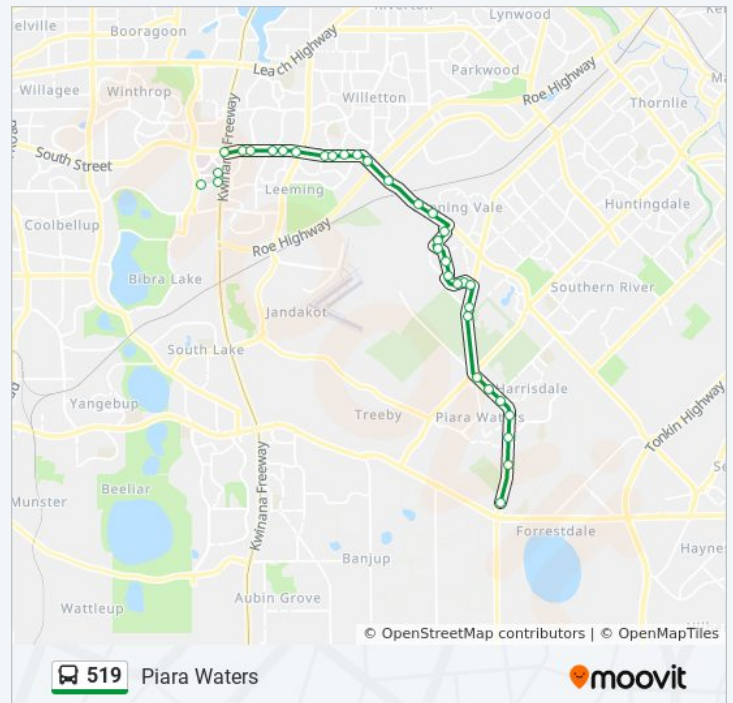

Tobermory Pass Before Nicholson Rd

Nicholson Rd After Clontarf Tce

Nicholson Rd Before Driscoll Dr

Nicholson Rd After Warton Rd

Nicholson Rd Before Broadway

Nicholson Rd Before Wright Rd

Nicholson Rd Before Easthope Link

Nicholson Rd Before Exchange Av

Nicholson Rd Before Riva Ent

Monday	Not Operational
Tuesday	3:43 PM - 7:43 PM
Wednesday	3:43 PM - 7:43 PM
Thursday	3:43 PM - 7:43 PM
Friday	Not Operational
Saturday	Not Operational

519 bus Info

Direction: Piara Waters

Stops: 34

Trip Duration: 28 min

Line Summary:

519 bus time schedules and route maps are available in an offline PDF at moovitapp.com. Use the [Moovit App](#) to see live bus times, train schedule or subway schedule, and step-by-step directions for all public transit in Perth.