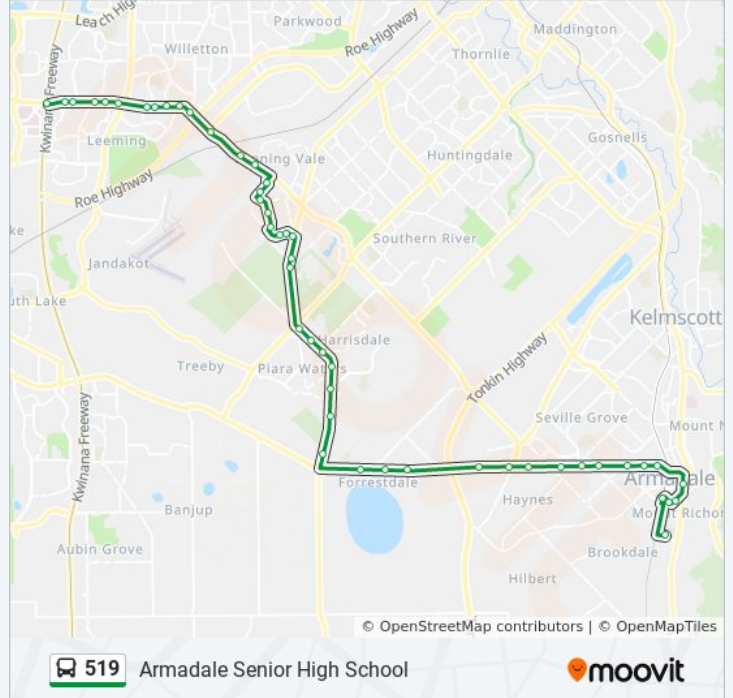

Armadale Rd Before Anstey Rd

Armadale Rd After Anstey Rd

Armadale Rd Before Allen Rd

Armadale Rd Before Alex Wood Dr

Armadale Rd After Twelfth Rd

Armadale Rd After Coomal Rd

Armadale Rd Before Seville Dr

Armadale Rd After Seville Dr

Armadale Rd After Seventh Rd

Armadale Rd After Tait St

Armadale Rd Near Friar Rd

Armadale Rd Before Abbey Rd

Church Av After Jull St

Church Av After Third Av

Fourth Rd After Church Av

Armadale Stn

School Rd Armadale Snr High Sch

Direction: Armadale Stn

51 stops

[VIEW LINE SCHEDULE](#)

Murdoch Stn

South St After Kwinana Fwy

519 bus Time Schedule

Armadale Stn Route Timetable: