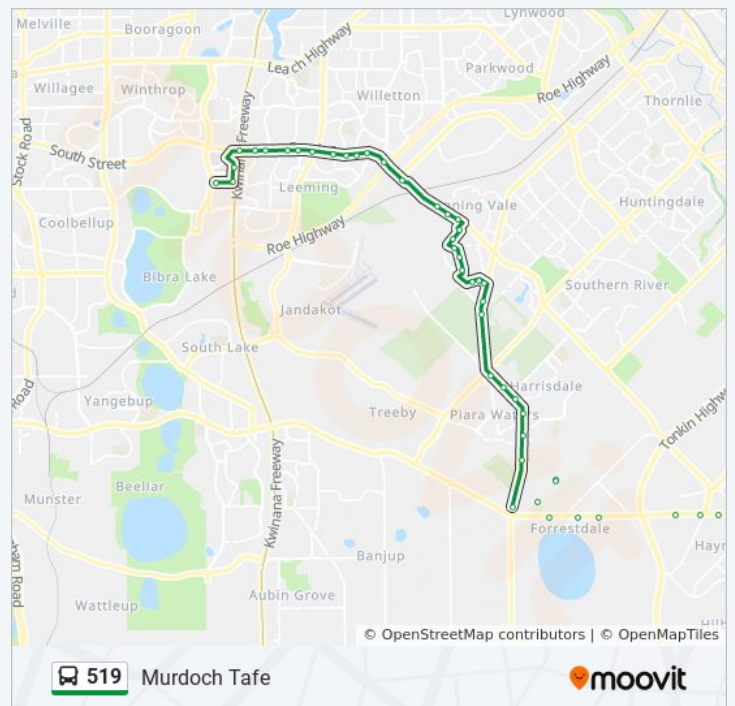

South St Before Findlay Rd
South St Before Calley Dr
South St After Calley Dr
Murdoch Stn

Direction: Murdoch Tafe

54 stops

[VIEW LINE SCHEDULE](#)

School Rd Armadale Snr High Sch
Armadale Stn
Fourth Rd - Armadale City Shop Cntr
Church Av After Thomas St
Church Av After Prospect Rd
Armadale Rd After Abbey Rd
Armadale Rd Near Dale Rd
Armadale Rd Before Tait St
Armadale Rd After Seventh Rd
Armadale Rd After Seville Dr
Armadale Rd Before Eighth Rd
Armadale Rd Before Twelfth Rd
Armadale Rd After Ranford Rd
Armadale Rd After Alex Wood Dr
Armadale Rd After Allen Rd
Armadale Rd After Wirin Rd
Armadale Rd After Weld St
Nicholson Rd After Armadale Rd
Monticello Pwy After Aleria Wy
Monticello Pwy St John Bosco College
Nicholson Rd After Piara Dr
Nicholson Rd After Exchange Av
Nicholson Rd After Broadway Bvd
Nicholson Rd After Wright Rd
Nicholson Rd After Broadway

519 bus Info

Direction: Murdoch Tafe

Stops: 54

Trip Duration: 47 min

Line Summary:

Nicholson Rd Before Warton Rd
Nicholson Rd After Drsicoll Dr
Nicholson Rd After Clifton Rd
Tobermory Pass After Nicholson Rd
Southacre Dr Before Mount Park Wy
Southacre Dr After Orkney Cr
Eastwood Pde After Southacre Dr
Eastwood Pde Before Aviemore Grn
Goodwood Wy After Kinnerton Gdns
Southacre Dr Before Hungerford Cl
Southacre Dr Before Wilfred Rd
Ranford Rd After Wilfred Rd
Ranford Rd After Waratah Bvd
Ranford Rd Before Livingstone Dr
Ranford Rd Before Bannister Rd
South St Before Vahland Av
South St After Beasley Rd
South St After Darian Dr
South St Before Pinetree Gully Rd
South St After Gracechurch Cr
South St After Karel Av
South St After Westmorland Dr
South St Before Findlay Rd
South St Before Calley Dr
South St After Calley Dr
Murdoch Stn
Fiona Wood Rd After Bedbrook Row
Fiona Wood Rd Before Jennalup St
Jennalup St Before Murdoch Dr

Direction: Piara Waters

34 stops

[VIEW LINE SCHEDULE](#)

519 bus Time Schedule

Piara Waters Route Timetable:

Sunday

Not Operational

Jennalup St Before Murdoch Dr