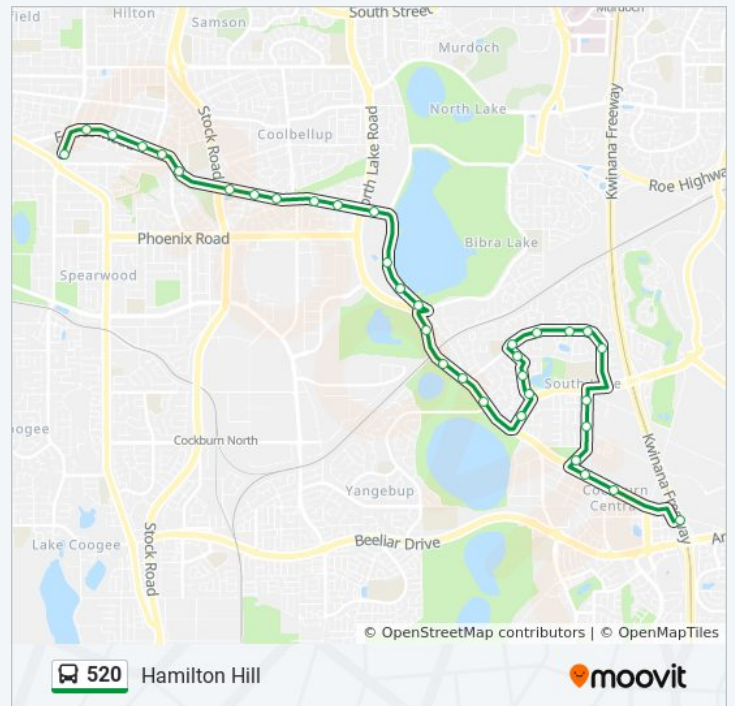

Gwilliam Dr After Progress Dr

Forrest Rd Before Marshwood Rtt

Forrest Rd After Invercauld Av

Forrest Rd After Coolbellup Av

Forrest Rd Before Stock Rd

Forrest Rd Before Stock Rd

Forrest Rd Before Oconnell St

Forrest Rd Before England St

Forrest Rd Before Berry St

Forrest Rd Before Frederick Rd

Forrest Rd After Fortini Ct

Carrington St Before Rockingham Rd

520 bus time schedules and route maps are available in an offline PDF at moovitapp.com. Use the [Moovit App](#) to see live bus times, train schedule or subway schedule, and step-by-step directions for all public transit in Perth.