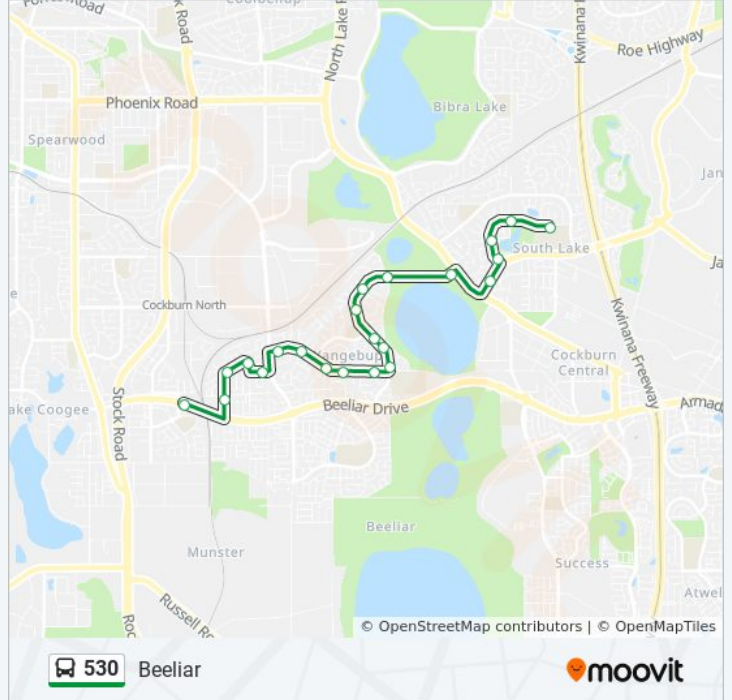

Use the Moovit App to find the closest 530 bus station near you and find out when is the next 530 bus arriving.

Direction: Beeliar

22 stops

[VIEW LINE SCHEDULE](#)

South Lake Dr Lakeland Snr High Sch - Stand 1

Osprey Dr After Dotterel Wy

Osprey Dr Before Tern Loop

Osprey Dr After Pelican Rmbl

Osprey Dr After Curlew Wy

Yangebup Rd After Cervantes Loop

Yangebup Rd Before Milgun Dr

Yangebup Rd After Milgun Dr

Yangebup Rd After Williambury Dr

Yangebup Rd Before Spearwood Av

Mainsail Tce After Tindal Av

Spinnaker Hts Before Yangebup Rd

Yangebup Rd After Spinnaker Hts

Birchley Rd After Bayview Tce

530 bus Time Schedule

Beeliar Route Timetable:

Sunday	Not Operational
Monday	Not Operational
Tuesday	Not Operational
Wednesday	3:10 PM
Thursday	3:10 PM
Friday	Not Operational
Saturday	Not Operational

530 bus Info

Direction: Beeliar

Stops: 22

Trip Duration: 24 min

Line Summary:

Direction: Cockburn Central Stn

67 stops

[VIEW LINE SCHEDULE](#)