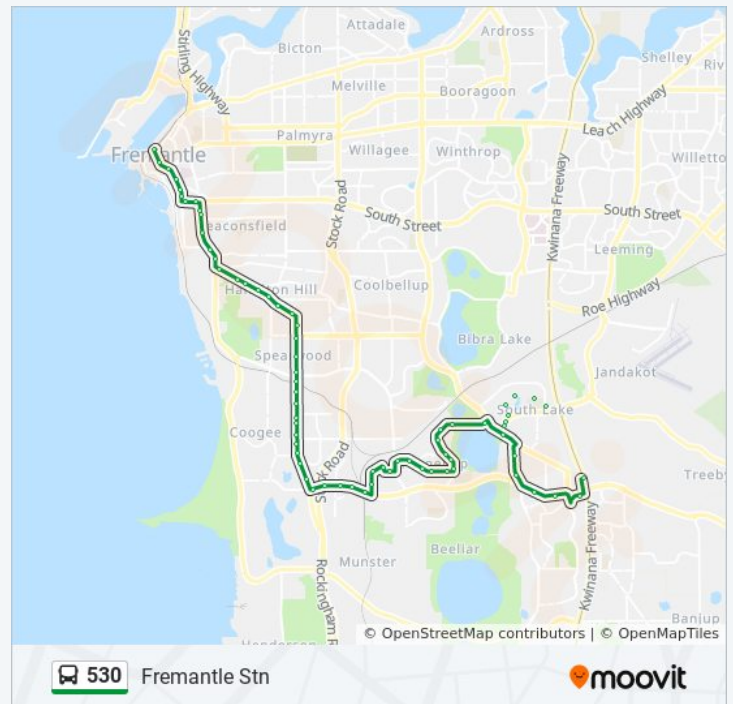

Direction: Fremantle Stn

69 stops

[VIEW LINE SCHEDULE](#)

Cockburn Central Stn

Gateways Access Rd Cockburn Gateway Shop Ctr

Beeliar Dr After Wentworth Pde

Beeliar Dr After Poletti Rd

Hammond Rd Before Cooper Rd

Osprey Dr After Curlew Wy

Yangebup Rd After Cervantes Loop

Yangebup Rd Before Milgun Dr

Yangebup Rd After Milgun Dr

Yangebup Rd After Williambury Dr

Yangebup Rd Before Spearwood Av

Mainsail Tce After Tindal Av

Spinnaker Hts Before Yangebup Rd

530 bus Time Schedule

Fremantle Stn Route Timetable:

Sunday	8:31 AM - 10:38 PM
Monday	8:31 AM - 10:38 PM
Tuesday	4:46 AM - 11:38 PM
Wednesday	4:46 AM - 11:38 PM
Thursday	4:46 AM - 11:38 PM
Friday	8:31 AM - 10:38 PM
Saturday	6:23 AM - 11:38 PM

530 bus Info

Direction: Fremantle Stn

Stops: 69

Trip Duration: 51 min

Line Summary:

Yangebup Rd After Spinnaker Hts

Birchley Rd After Bayview Tce

Beeliar Dr After Birchley Rd