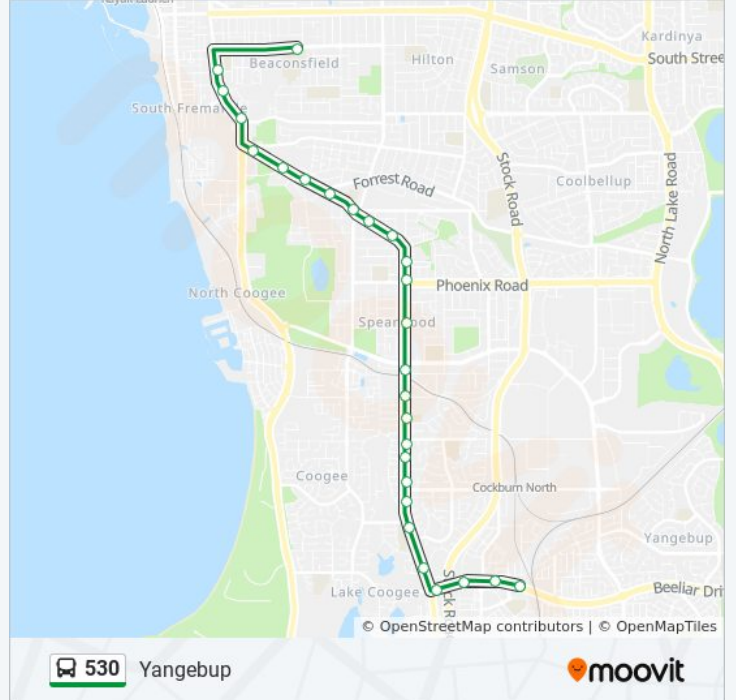

Direction: Fremantle Stn

69 stops

[VIEW LINE SCHEDULE](#)

Cockburn Central Stn

Gateways Access Rd Cockburn Gateway Shop Ctr

Beeliar Dr After Wentworth Pde

Beeliar Dr After Poletti Rd

Hammond Rd Before Cooper Rd

Fremantle Stn

Direction: Yangebup

27 stops

[VIEW LINE SCHEDULE](#)

Lefroy Rd Fremantle College Stand 2

Hampton Rd Before Scott St

Hampton Rd After Milbourne St

Hampton Rd After Culver St

530 bus Info

Direction: Yangebup

Stops: 27

Trip Duration: 27 min

Line Summary:

Rockingham Rd After Troode St
Rockingham Rd After Asquith St
Beeliar Dr Before Stock Rd
Beeliar Dr After Stock Rd
Beeliar Dr After Watson Rd
Beeliar Dr After Durnin Av