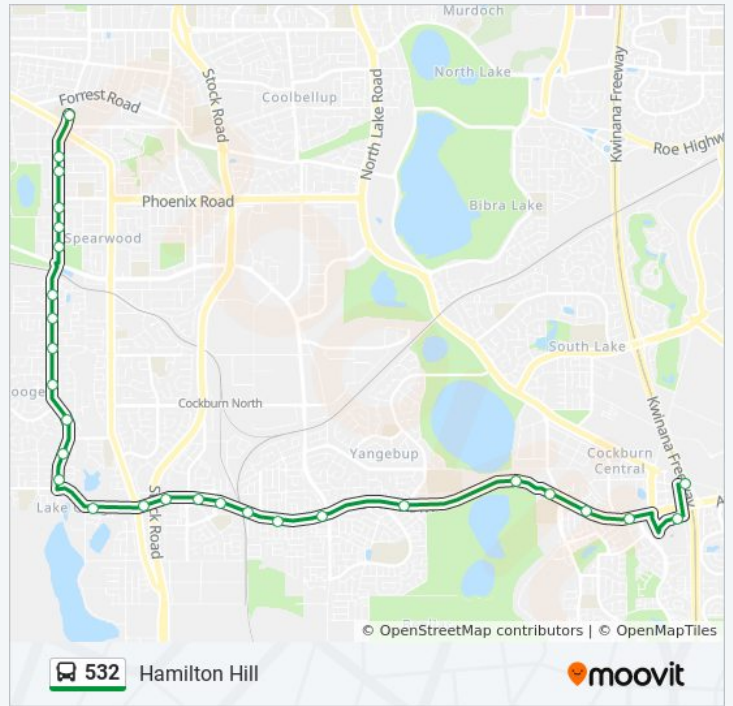

Direction: Hamilton Hill

28 stops

[VIEW LINE SCHEDULE](#)

Cockburn Central Stn

Gateways Access Rd Cockburn Gateway Shop Ctr

Beeliar Dr After Wentworth Pde

Beeliar Dr After Poletti Rd

Beeliar Dr After Hammond Rd

Beeliar Dr After Kemp Rd

Beeliar Dr Before the Grange

Beeliar Dr After Spearwood Av

Beeliar Dr Before Birchley Rd

532 bus Time Schedule

Hamilton Hill Route Timetable:

Sunday	Not Operational
Monday	Not Operational
Tuesday	11:08 PM
Wednesday	11:08 PM
Thursday	11:08 PM
Friday	Not Operational
Saturday	Not Operational

532 bus Info

Direction: Hamilton Hill

Stops: 28

Trip Duration: 20 min
Line Summary:

- Beeliar Dr After Birchley Rd
- Beeliar Dr Before Durnin Av
- Beeliar Dr Before Watson Rd
- Beeliar Dr Before Stock Rd
- Beeliar Dr After Stock Rd
- Mayor Rd Before Fawcett Rd
- Hamilton Rd After Mayor Rd
- Hamilton Rd Before Gumina Pl
- Hamilton Rd Before Favazzo Pl
- Hamilton Rd After Cranberry St
- Hamilton Rd Before Mell Rd
- Hamilton Rd Before Ocean Rd
- Hamilton Rd Before Entrance Rd
- Hamilton Rd Before Kent St
- Hamilton Rd Before Dane Pl
- Hamilton Rd Before Phoenix Rd
- Hamilton Rd Before Owen Rd
- Hamilton Rd Before Paulik Wy
- Carrington St Before Forrest Rd

Direction: Lake Coogee

24 stops

[VIEW LINE SCHEDULE](#)

- Lefroy Rd Fremantle College Stand 4
- Hampton Rd After Culver St
- Clontarf Rd After Newmarket St
- Clontarf Rd After Mather Rd
- Clontarf Rd Between Mather Rd And Parnell Rd
- Clontarf Rd Before Parnell Rd
- Parnell Rd Before Healy Rd
- Carter St After Meadley Mews
- Kerry St Before Forrest Rd
- Forrest Rd Before Carrington St