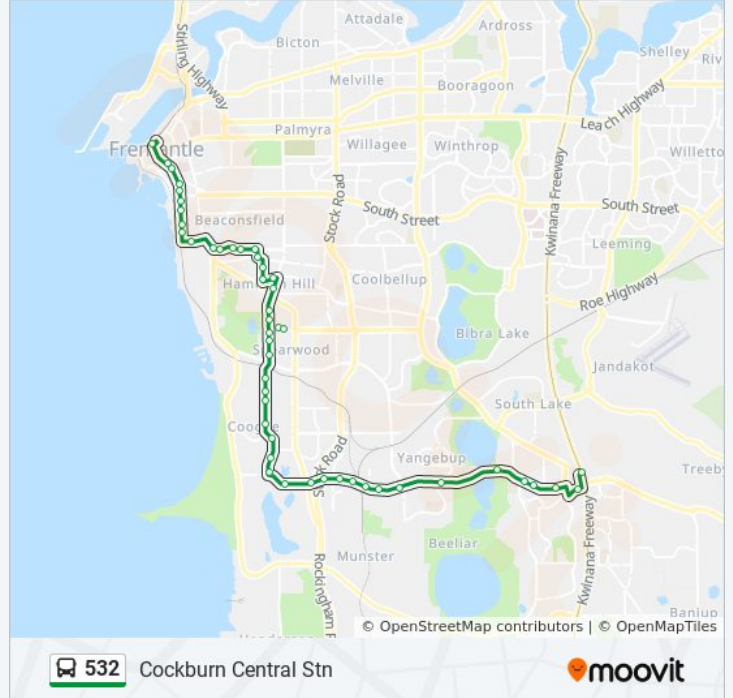

Hamilton Rd After Gumina Pl

Hamilton Rd After Kotisina Gdns

Mayor Rd After Fawcett Rd

Beeliar Dr Before Stock Rd

Beeliar Dr After Stock Rd

Beeliar Dr After Watson Rd

Beeliar Dr After Durnin Av

Beeliar Dr Before Birchley Rd

Beeliar Dr After Birchley Rd

Beeliar Dr Before Spearwood Av

Beeliar Dr Before Dunraven Dr

Beeliar Dr Before Kemp Rd

Hammond Rd Before Beeliar Dr

Beeliar Dr After Hammond Rd

Beeliar Dr Before Poletti Rd

Beeliar Dr After Poletti Rd

Gateways Access Rd Cockburn Gateway Shop Ctr

Cockburn Central Stn

Direction: Fremantle Stn

52 stops

[VIEW LINE SCHEDULE](#)

532 bus Time Schedule

Fremantle Stn Route Timetable:

Sunday

Direction: Hamilton Hill

28 stops

[VIEW LINE SCHEDULE](#)

Cockburn Central Stn

Gateways Access Rd Cockburn Gateway Shop Ctr

Beeliar Dr After Wentworth Pde

Beeliar Dr After Poletti Rd

Beeliar Dr After Hammond Rd