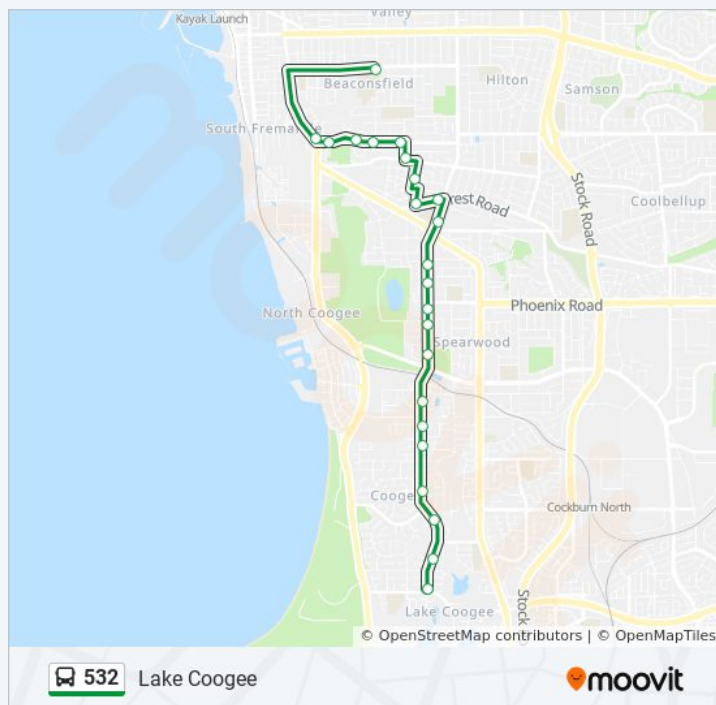

Direction: Hamilton Hill

28 stops

[VIEW LINE SCHEDULE](#)

Cockburn Central Stn

Gateways Access Rd Cockburn Gateway Shop Ctr

Beeliar Dr After Wentworth Pde

Beeliar Dr After Poletti Rd

Beeliar Dr After Hammond Rd

532 bus Info

Direction: Lake Coogee

Stops: 24

Trip Duration: 32 min

Line Summary:

Carrington St Before Rockingham Rd

Hamilton Rd Before Owen Rd

Hamilton Rd After Owen Rd

Hamilton Rd After Phoenix Rd

Hamilton Rd After Azelia Rd

Hamilton Rd After Kent St

Hamilton Rd After Spearwood Ave

Hamilton Rd After Entrance Rd

Hamilton Rd Before Yakas Rd

Hamilton Rd Before Mell Rd

Hamilton Rd Before Cranberry St

Hamilton Rd Before Favazzo Pl

Hamilton Rd After Gumina Pl

Hamilton Rd After Kotisina Gdns

Direction: South Fremantle

12 stops

[VIEW LINE SCHEDULE](#)

Fremantle Stn

South Tce After Market St