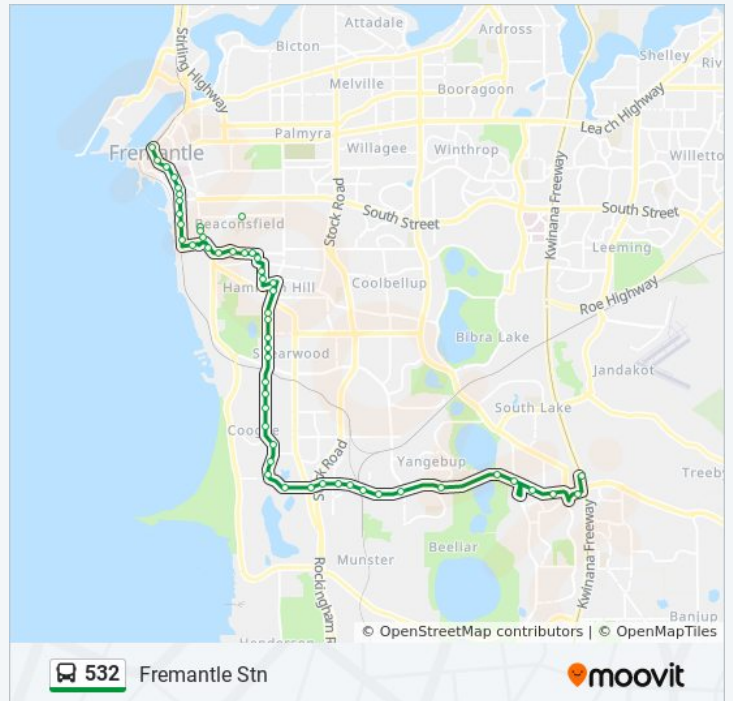

Hamilton Rd Before Dane Pl

Hamilton Rd Before Phoenix Rd

Hamilton Rd Before Owen Rd

Hamilton Rd Before Paulik Wy

Carrington St Before Forrest Rd

Forrest Rd After Carrington St

Kerry St Before Kerry Pl

Carter St Before Meadley Mews

Parnell Rd Before Tolley Ct

Monday	8:31 AM - 9:38 PM
Tuesday	5:52 AM - 10:08 PM
Wednesday	5:52 AM - 10:08 PM
Thursday	5:52 AM - 10:08 PM
Friday	8:31 AM - 9:38 PM
Saturday	6:23 AM - 10:38 PM

532 bus Info

Direction: Fremantle Stn

Stops: 52

Trip Duration: 34 min

Line Summary:

Clontarf Rd After Parnell Rd

Clontarf Rd Between Parnell Rd And Mather Rd

Clontarf Rd Before Mather Rd

Clontarf Rd Before Hampton Rd

Direction: Hamilton Hill

28 stops

[VIEW LINE SCHEDULE](#)

Cockburn Central Stn

Gateways Access Rd Cockburn Gateway Shop Ctr

Beeliar Dr After Wentworth Pde

Beeliar Dr After Poletti Rd

Beeliar Dr After Hammond Rd