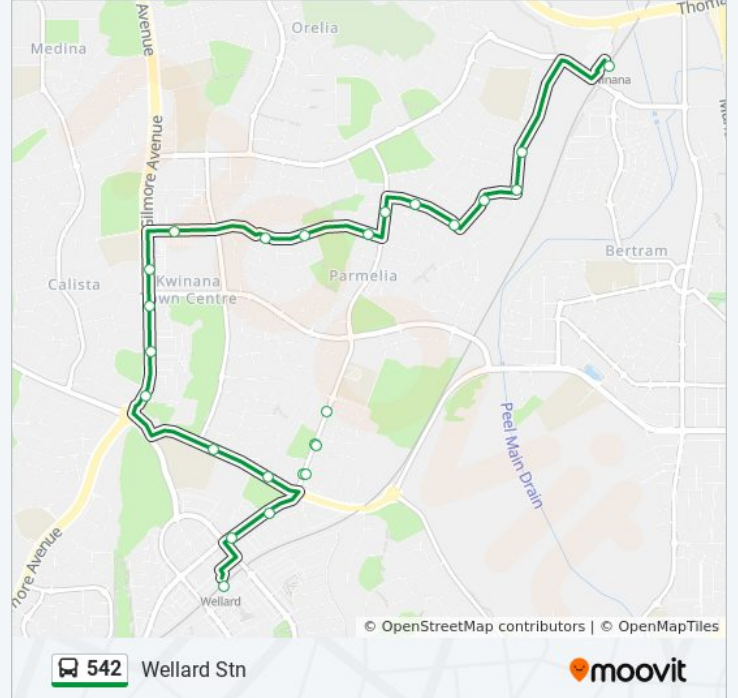

**542 bus Info**

**Direction:** Kwinana Stn

**Stops:** 25

**Trip Duration:** 18 min

**Line Summary:**

Sicklemore Rd After Disney Rd

Sicklemore Rd Before Adamson Rd

Kwinana Stn

### Direction: Wellard Stn

25 stops

[VIEW LINE SCHEDULE](#)

Kwinana Stn

Sicklemore Rd Before Adamson Rd

Sicklemore Rd Before Disney Rd

Disney Rd After Farmer Wy

Warner Rd After Disney Rd

### 542 bus Info

**Direction:** Wellard Stn

**Stops:** 25

**Trip Duration:** 16 min

**Line Summary:**

Parmelia Av Before Tuart Rdge

Parmelia Av Before Tunnicliffe St

Parmelia Av After Tuart Rdge

Parmelia Av Before the Ramble

Runnymede Gte Before Cliveden Av

Runnymede Gte Before Lambeth Cir

Wellard Stn

542 bus time schedules and route maps are available in an offline PDF at [moovitapp.com](https://moovitapp.com). Use the [Moovit App](#) to see live bus times, train schedule or subway schedule, and step-by-step directions for all public transit in Perth.