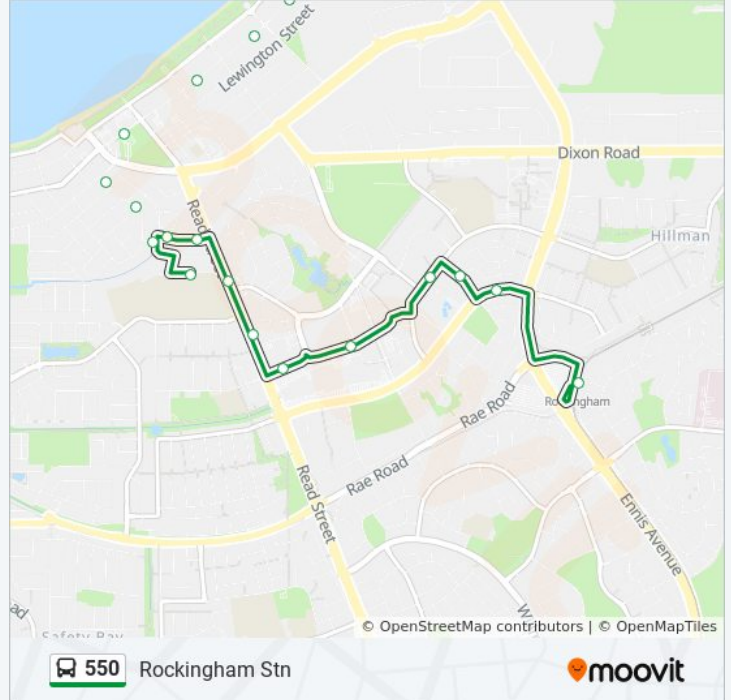

Simpson Av After Louise St

Hawkins St Before Kenton Wy

Council Av Before Ennis Av

Rockingham Stn

550 bus time schedules and route maps are available in an offline PDF at moovitapp.com. Use the [Moovit App](#) to see live bus times, train schedule or subway schedule, and step-by-step directions for all public transit in Perth.

[About Moovit](#) • [MaaS Solutions](#) • [Supported Countries](#) • [Mooviter Community](#)

© 2024 Moovit - All Rights Reserved

Check Live Arrival Times