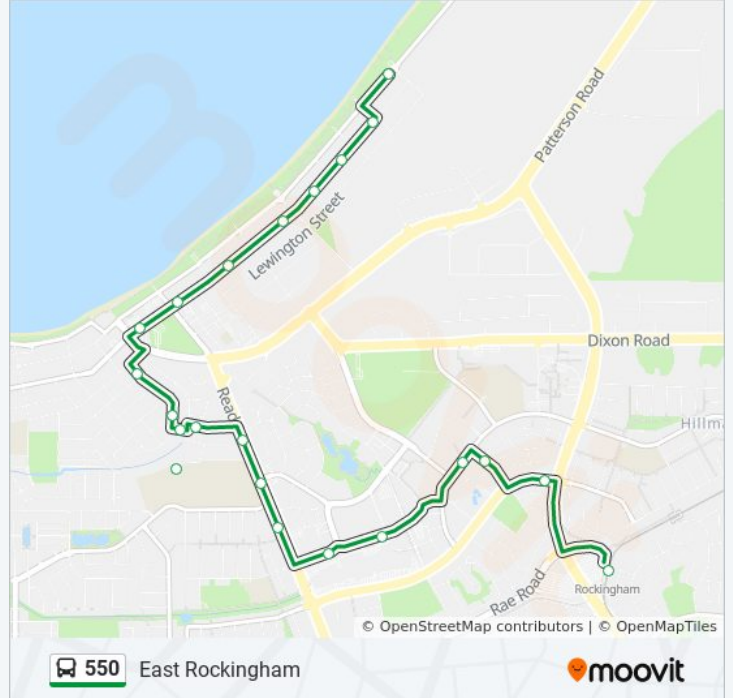

Rockingham Beach Rd Before Governor Rd - Rockingham Stn

Get The App

The 550 bus line (Rockingham Beach Rd Before Governor Rd - Rockingham Stn) has 2 routes. For regular weekdays, their operation hours are:

22 stops

[VIEW LINE SCHEDULE](#)

- Rockingham Stn
- Council Av After Ennis Av
- Hawkins St Before Adina Wy
- Simpson Av After Hawkins St
- Central Prom After Civic Blvd
- Chalgrove Av After Central Prom
- Read St After Robinson Rd
- Read St Before Leghorn St
- Read St Before Greene St
- Greene St Before Ray St
- Farris St Star Of the Sea Ps
- Ryan St Before Houston St
- Houston St After Ryan St
- Houston St After Langley St
- Kent St Rockingham Post Office
- Kent St After Flinders L
- Kent St After Wanliss St
- Kent St Before Victoria St
- Kent St After Victoria St
- Kent St After Hillman St
- Kent St Before Weld St

550 bus Info

Direction: East Rockingham

Stops: 22

Trip Duration: 17 min

Line Summary:

Rockingham Beach Rd Before Governor Rd

Direction: Rockingham Stn

22 stops

[VIEW LINE SCHEDULE](#)

Rockingham Beach Rd Before Governor Rd

Kent St After Governor Rd

Kent St After Weld St

Kent St After Roe St

Kent St After Hillman St

Kent St After Victoria St

Kent St After Alexandra St