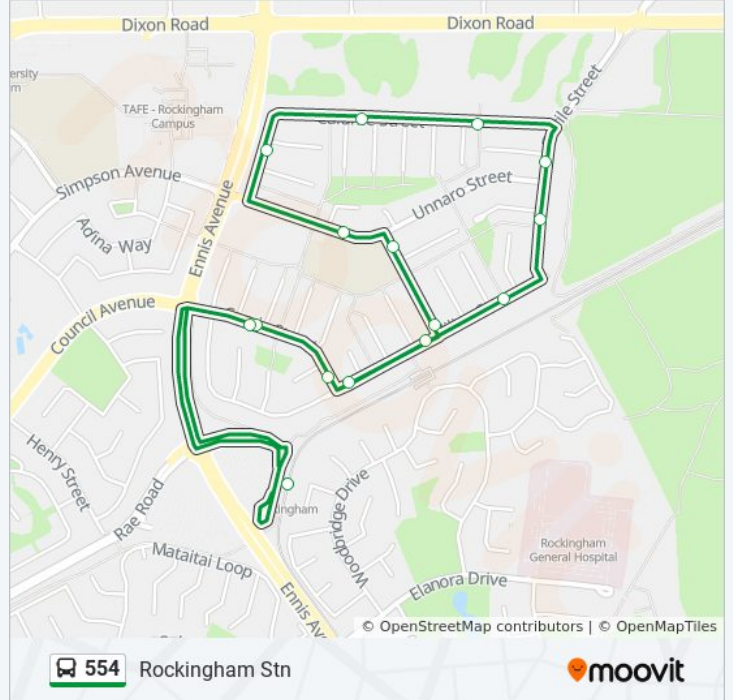

Direction: Rockingham Stn

16 stops

[VIEW LINE SCHEDULE](#)

Rockingham Stn
Carvie St Before Wendo Ct
Milina St After Carvie St
Milina St Before Kurrawa St
Milina St After Palamuna Ct
Darile St After Milna St
Darile St Before Merilup Ct
Calume St Before Tamalee Pl
Calume St After Tarup Pl
Calume St After Malbeling Cl
Unnaro St After Congha Ct
Kurrawa St Before Bardoc Ct
Kurrawa St Before Milina St
Carvie St Before Mannaw Pl
Carvie St Before Gilba Cl
Rockingham Stn

554 bus Info

Direction: Rockingham Stn

Stops: 16

Trip Duration: 14 min

Line Summary:

554 bus time schedules and route maps are available in an offline PDF at moovitapp.com. Use the [Moovit App](#) to see live bus times, train schedule or subway schedule, and step-by-step directions for all public transit in Perth.