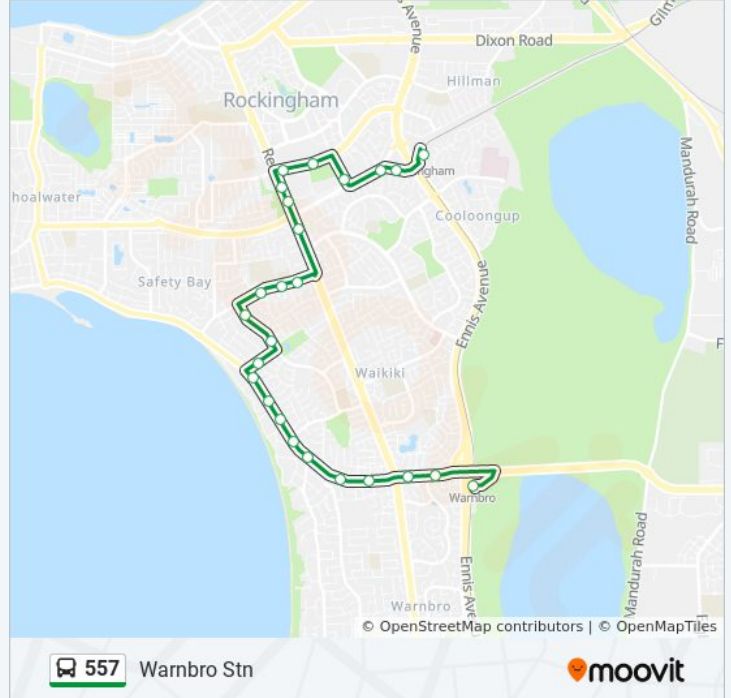

557 bus Info

Direction: Rockingham Stn

Stops: 26

Trip Duration: 18 min

Line Summary:

Kitson St Before Rae Rd

Rockingham Busway Before Genie Ct

Rockingham Busway Rockingham Stn Car Park

Warnbro Stn Route Timetable:

Sunday	8:10 AM - 6:17 PM
Monday	8:10 AM - 6:17 PM
Tuesday	7:27 AM - 7:22 PM
Wednesday	7:27 AM - 7:22 PM
Thursday	7:27 AM - 7:22 PM
Friday	8:10 AM - 6:17 PM
Saturday	8:17 AM - 6:17 PM

557 bus Info

Direction: Warnbro Stn

Stops: 25

Trip Duration: 18 min

Line Summary:

Safety Bay Rd Before David Rd

Safety Bay Rd Before Fendam St

Safety Bay Rd After Hokin St

Safety Bay Rd After Sabot Av

Safety Bay Rd Before the Avenue

Safety Bay Rd After the Avenue

Warnbro Stn

557 bus time schedules and route maps are available in an offline PDF at moovitapp.com. Use the [Moovit App](#) to see live bus times, train schedule or subway schedule, and step-by-step directions for all public transit in Perth.