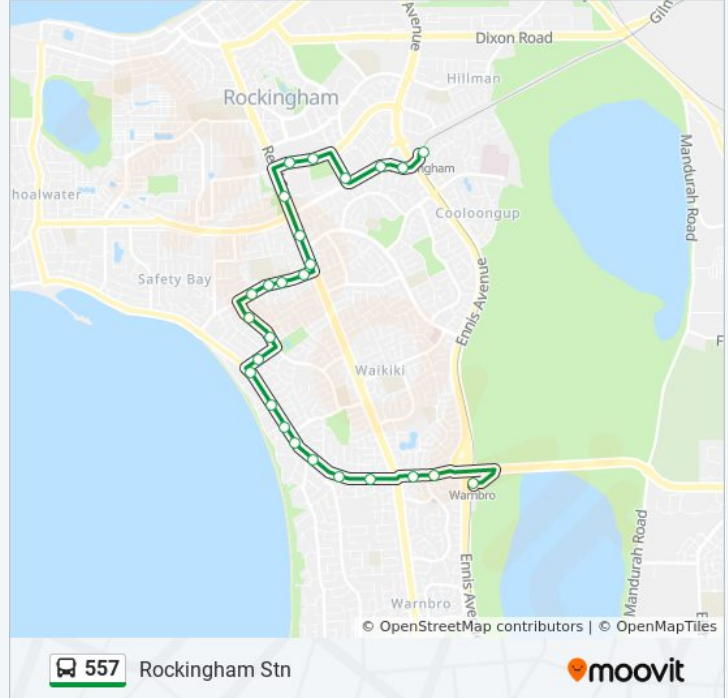

557 bus Info

Direction: Rockingham Stn

Stops: 26

Trip Duration: 18 min

Line Summary:

Kitson St Before Rae Rd

Rockingham Busway Before Genie Ct

Rockingham Busway Rockingham Stn Car Park

Rockingham Stn

Direction: Warnbro Stn

25 stops

[VIEW LINE SCHEDULE](#)

Rockingham Stn

Rockingham Busway Rockingham Stn Car Park

Rockingham Busway After Genie Ct

Kitson St After Rae Rd

Council Av Before Hefron St

Council Av Before Sepia Ct

Read St After Council Av

Read St Before Rae Rd

Read St After Rae Rd

Malibu Rd After Read St

Malibu Rd After Trinidad St

Malibu Rd Before Bayshore Pl

557 bus Info

Direction: Warnbro Stn

Stops: 25

Trip Duration: 18 min

Line Summary:

Safety Bay Rd Before David Rd

Safety Bay Rd Before Fendam St

Safety Bay Rd After Hokin St