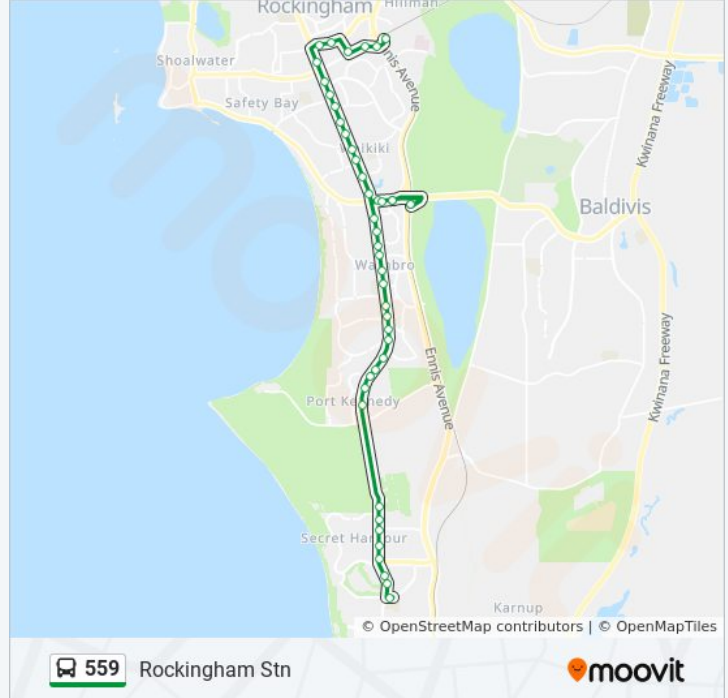

559 bus Info

Direction: Rockingham Stn

Stops: 24

Trip Duration: 19 min

Line Summary:

Rockingham Busway Rockingham Stn Car Park

Rockingham Stn

Direction: Warnbro Stn

34 stops

[VIEW LINE SCHEDULE](#)

Rockingham Stn

Rockingham Busway Rockingham Stn Car Park

Rockingham Busway After Genie Ct

Kitson St After Rae Rd

Council Av Before Hefron St

Council Av Before Sepia Ct

Read St After Council Av

Read St After Rae Rd

Read St After Willmott Dr

Malibu Rd After Read St

Malibu Rd After Trinidad St

Malibu Rd Before Bayshore Pl

Malibu Rd After Waikiki Rd

Malibu Rd Before Waikiki Rd

559 bus Info

Direction: Warnbro Stn

Stops: 34

Trip Duration: 18 min

Line Summary:

 [559 bus Line Map](#)

Read St After Malibu Rd

Willmott Dr Before Park Dr