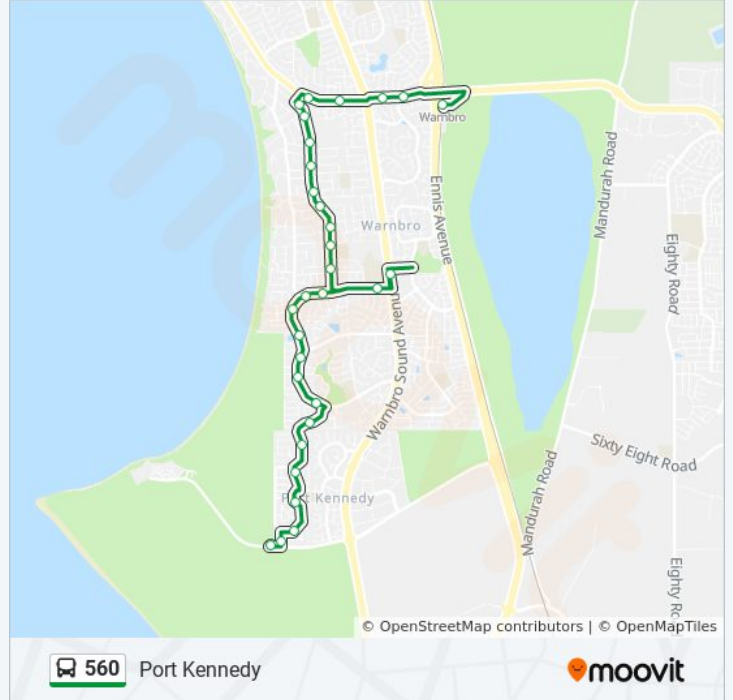

### Direction: Port Kennedy

29 stops

[VIEW LINE SCHEDULE](#)

- Warnbro Stn
- Safety Bay Rd Before the Avenue
- Safety Bay Rd After the Avenue
- Safety Bay Rd After Palm Dr
- Safety Bay Rd Before Hokin St
- Currie St After Hokin St
- Currie St After Hanretty St
- Currie St After Barter Pl
- Currie St After Willis St
- Currie St After Gamble St
- Currie St Before Studzor St
- Currie St After Holcombe Rd
- Currie St After Swallowtail Pde
- Warnbro Sound Av After Palm Springs Bvd
- Grand Ocean Bvd After Orleans Dr
- Grand Ocean Bvd After Le Mans Elb
- Grand Ocean Bvd Before Fendam St
- Grand Ocean Bvd Before Cote Dazur Gdns
- Grand Ocean Bvd After Durance Dr
- Grand Ocean Bvd After Chelmsford Av
- Grand Ocean Bvd After Touraine Vsta

### 560 bus Info

**Direction:** Port Kennedy

**Stops:** 29

**Trip Duration:** 17 min

**Line Summary:**

Grand Ocean Bvd Before Tryall Av

Tryall Av After Roundhill Dr

Bayside Bvd After Athens Ent

Carlingford Dr After Bayside Bvd

Achiever Av After Calais Vis

Chesapeake Pde After Madras Cr

Bayside Bvd Before Port Kennedy Dr

Bus Turnaround Rd Before Bayside Bvd

**Direction: Warnbro**

29 stops

[VIEW LINE SCHEDULE](#)