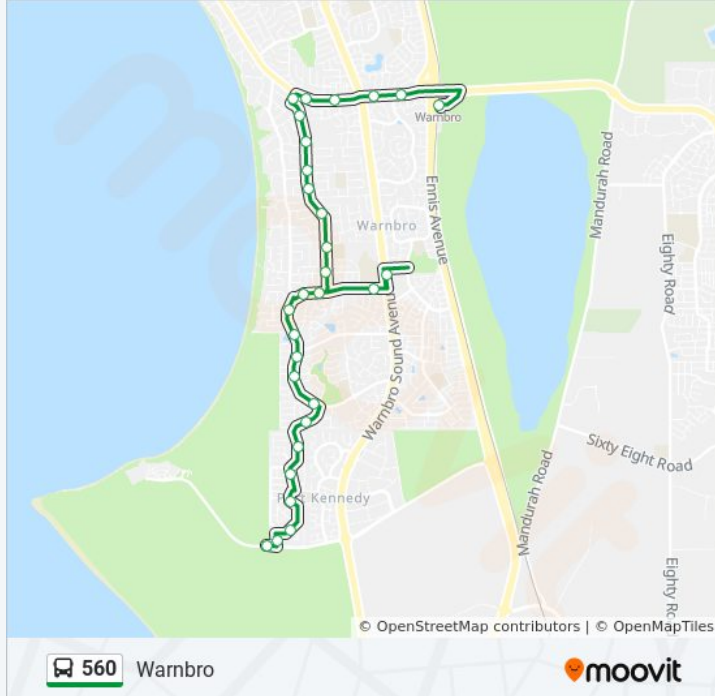

Grand Ocean Bvd Before Le Mans Elb

Warnbro Sound Av After Palm Springs Bvd

Grand Ocean Bvd After Orleans Dr

Currie St Before Swallowtail Pde

Currie St After Dodd Pl

**560 bus Time Schedule**

Warnbro Route Timetable:

Sunday	Not Operational
Monday	Not Operational
Tuesday	9:25 AM - 1:34 PM
Wednesday	9:25 AM - 1:34 PM
Thursday	9:25 AM - 1:34 PM
Friday	Not Operational
Saturday	Not Operational

**560 bus Info**

**Direction:** Warnbro

**Stops:** 29

**Trip Duration:** 24 min

**Line Summary:**

Currie St Before Welch Wy  
 Currie St Before Ludlow Wy  
 Currie St After Axminster St  
 Currie St After Ecclestone St  
 Currie St Before Hanretty St  
 Hokin St After Currie St  
 Safety Bay Rd After Hokin St  
 Safety Bay Rd After Sabot Av  
 Safety Bay Rd Before the Avenue  
 Safety Bay Rd After the Avenue  
 Warnbro Stn

**560 bus Info**

**Direction:** Warnbro Stn

**Stops:** 27

**Trip Duration:** 18 min

**Line Summary:**

Currie St After Axminster St

Currie St After Ecclestone St

Currie St Before Hanretty St