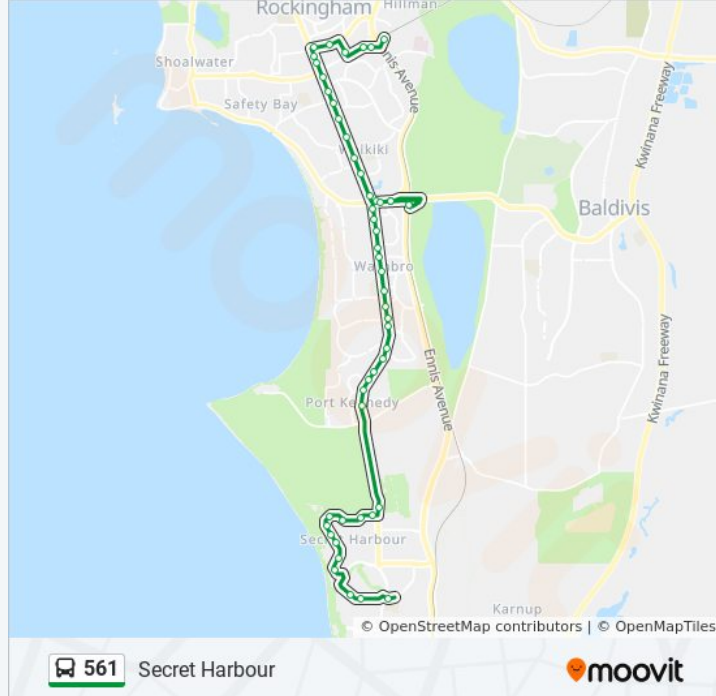

561 bus Info

Direction: Secret Harbour

Stops: 32

Trip Duration: 22 min

Line Summary:

Secret Harbour Bvd Before La Spezia Dr

Secret Harbour Bvd After Horta L

Secret Harbour Bvd After Vila Do Porto Cr

Secret Harbour Bvd Before Vilado Porto Cr

Secret Harbour Bvd After Siracusa Ct

Secret Harbour Bvd Before Saint Kitts Bvd

Secret Harbour Bvd Before Albenga Pl

Secret Harbour Bvd After Albenga Pl

Bancoura Pwy After Redgate Ent

Bancoura Pwy After Twilight Ridge

Comet Bay College

561 Secret Harbour

Direction: Warnbro Stn

31 stops

[VIEW LINE SCHEDULE](#)

Comet Bay College

Bancoura Pwy After Cronulla Rd

Bancoura Pwy Before Redgate Ent

Secret Harbour Bvd After Palermo Cove

Secret Harbour Bvd After Albenga Pl

Secret Harbour Bvd After Saint Kitts Bvd

Secret Harbour Bvd Before Siracusa Ct

Secret Harbour Bvd After Vilado Porto Dr