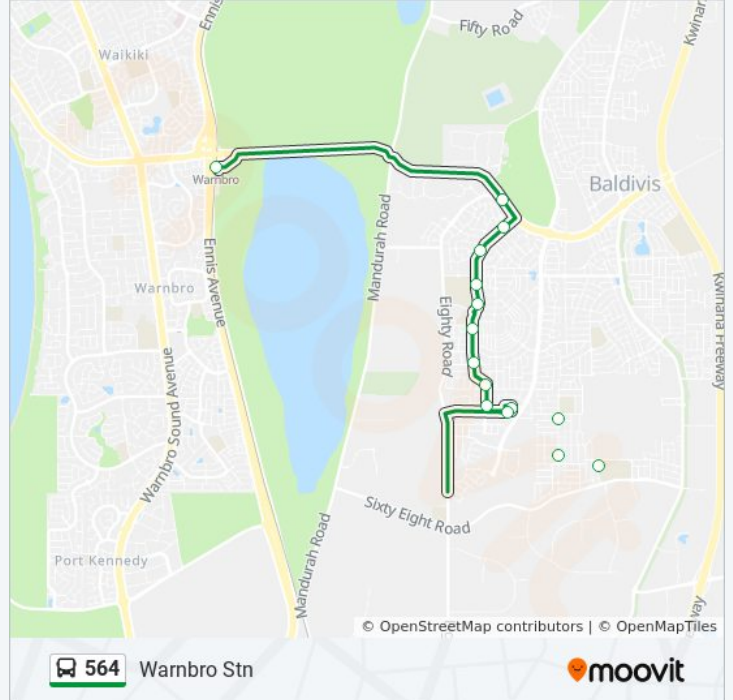

### 564 bus Info

**Direction:** Ridge View Secondary College S4

**Stops:** 14

**Trip Duration:** 24 min

**Line Summary:**

### Direction: Warnbro Stn

15 stops

[VIEW LINE SCHEDULE](#)

- Viva Bvd Ridgeway Senior High School Stand 4
- Smirk Rd After Anthony Gdns
- Smirk Rd Before Kempeana Wy
- Ridge Bvd Before Bettong St
- Wattlebird Wy Before Ridge Bvd
- Arpenteur Dr After Ridge Bvd
- Arpenteur Dr Before Platypus Grn
- Arpenteur Dr After Minchin Turn
- Arpenteur Dr After Smithers Pwy
- Arpenteur Dr After Tranby Dr
- Arpenteur Dr After Clyde Av
- Arpenteur Dr After Huxtable Tce
- Arpenteur Dr Before Huxtable Tce
- Safety Bay Rd Before Eighty Rd
- Warnbro Stn

### 564 bus Time Schedule

Warnbro Stn Route Timetable:

Sunday	8:08 AM - 6:08 PM
Monday	8:08 AM - 6:08 PM
Tuesday	5:23 AM - 8:10 PM
Wednesday	5:23 AM - 8:10 PM
Thursday	5:23 AM - 8:10 PM
Friday	8:08 AM - 6:08 PM
Saturday	7:08 AM - 7:08 PM

### 564 bus Info

**Direction:** Warnbro Stn

**Stops:** 15

**Trip Duration:** 12 min

**Line Summary:**

564 bus time schedules and route maps are available in an offline PDF at [moovitapp.com](https://moovitapp.com). Use the [Moovit App](#) to see live bus times, train schedule or subway schedule, and step-by-step directions for all public transit in Perth.