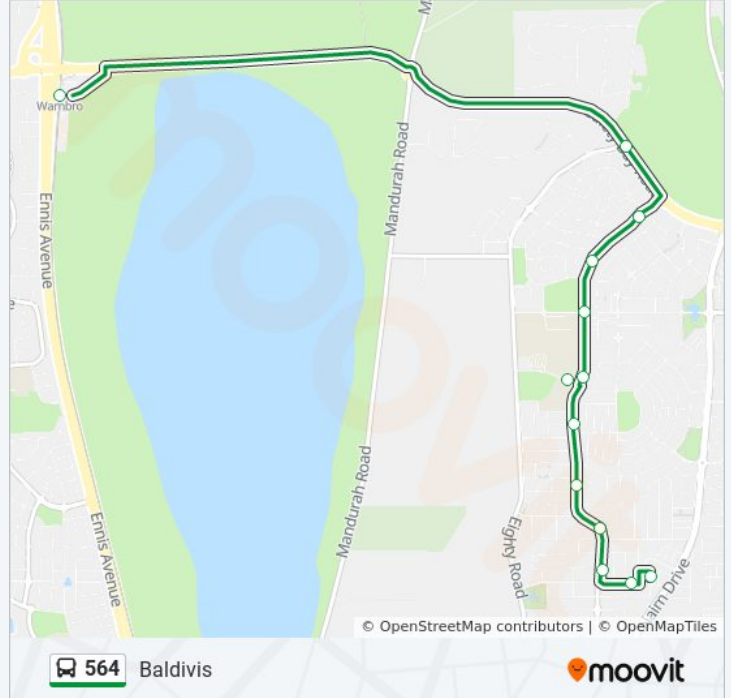

Use the Moovit App to find the closest 564 bus station near you and find out when is the next 564 bus arriving.

**Direction: Baldivis**

13 stops

[VIEW LINE SCHEDULE](#)

- Warnbro Stn
- Safety Bay Rd After Eighty Rd
- Arpenteur Dr After Huxtable Tce
- Arpenteur Dr Before Huxtable Tce
- Tranby Dr After Eighty Rd
- Arpenteur Dr Before Clyde Av
- Arpenteur Dr After Tranby Dr
- Arpenteur Dr Before Smithers Pwy
- Arpenteur Dr After Usher Mndr
- Arpenteur Dr Before Bristlebird App
- Arpenteur Dr After Gecko Rd
- Ridge Bvd Before Bettong St
- Wattlebird Wy Before Ridge Bvd

**564 bus Info**

**Direction:** Baldivis

**Stops:** 13

**Trip Duration:** 12 min

**Line Summary:**

### Direction: Mother Teresa Catholic College

14 stops

[VIEW LINE SCHEDULE](#)

- Warnbro Stn
- Safety Bay Rd After Eighty Rd
- Arpenteur Dr After Huxtable Tce
- Arpenteur Dr Before Huxtable Tce
- Arpenteur Dr Before Clyde Av
- Arpenteur Dr After Tranby Dr
- Arpenteur Dr Before Smithers Pwy
- Arpenteur Dr After Usher Mndr
- Arpenteur Dr Before Bristlebird App
- Arpenteur Dr After Gecko Rd
- Ridge Bvd Before Bettong St
- Wattlebird Wy Before Ridge Bvd
- Eighty Rd Mother Teresa Primary School
- Eighty Rd Mother Teresa Catholic College Stand 1

### 564 bus Info

**Direction:** Mother Teresa Catholic College

**Stops:** 14

**Trip Duration:** 23 min

**Line Summary:**