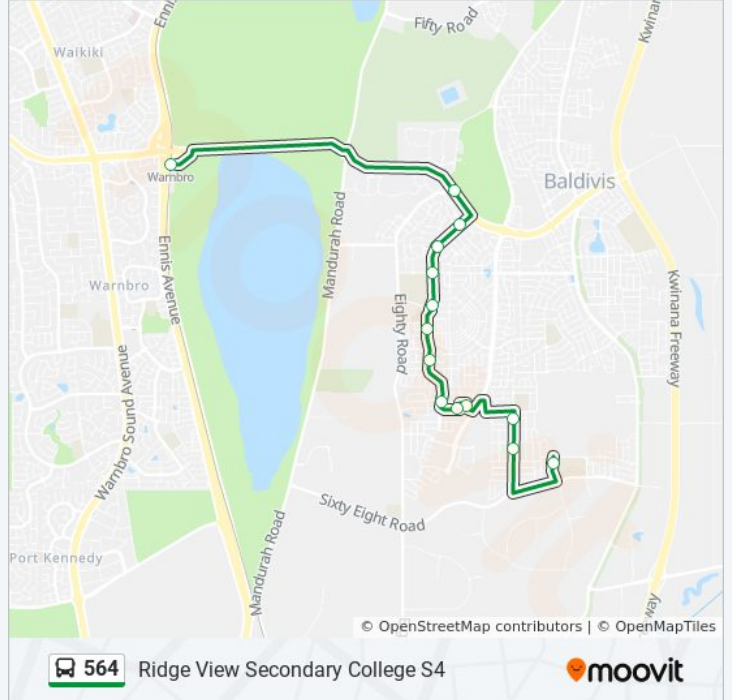

### Direction: Ridge View Secondary College S4

14 stops

[VIEW LINE SCHEDULE](#)

- Warnbro Stn
- Safety Bay Rd After Eighty Rd
- Arpenteur Dr After Huxtable Tce
- Arpenteur Dr Before Huxtable Tce
- Arpenteur Dr Before Clyde Av
- Arpenteur Dr After Tranby Dr
- Arpenteur Dr Before Smithers Pwy
- Arpenteur Dr After Usher Mndr
- Arpenteur Dr After Gecko Rd
- Ridge Bvd Before Bettong St
- Wattlebird Wy Before Ridge Bvd
- Smirk Rd After Camelot St
- Smirk Rd After Regency Av
- Viva Bvd Ridgeway Senior High School Stand 4

### 564 bus Time Schedule

Ridge View Secondary College S4 Route Timetable:

Sunday	Not Operational
Monday	Not Operational
Tuesday	Not Operational
Wednesday	7:50 AM - 7:56 AM
Thursday	7:50 AM - 7:56 AM
Friday	Not Operational
Saturday	Not Operational

### 564 bus Info

**Direction:** Ridge View Secondary College S4

**Stops:** 14

**Trip Duration:** 24 min

**Line Summary:**