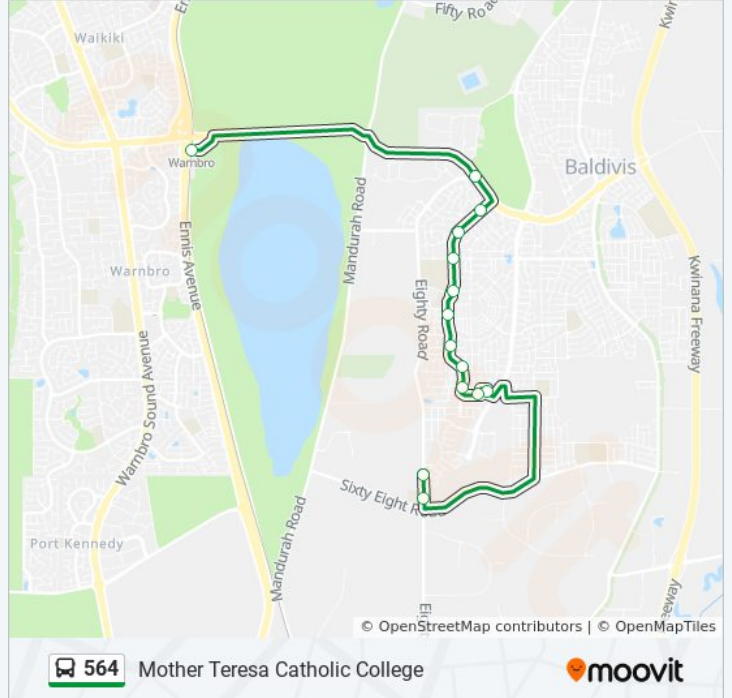

**564 bus Info**

**Direction:** Baldivis

**Stops:** 13

**Trip Duration:** 12 min

**Line Summary:**

### Direction: Mother Teresa Catholic College

14 stops

[VIEW LINE SCHEDULE](#)

- Warnbro Stn
- Safety Bay Rd After Eighty Rd
- Arpenteur Dr After Huxtable Tce
- Arpenteur Dr Before Huxtable Tce
- Arpenteur Dr Before Clyde Av
- Arpenteur Dr After Tranby Dr
- Arpenteur Dr Before Smithers Pwy
- Arpenteur Dr After Usher Mndr
- Arpenteur Dr Before Bristlebird App
- Arpenteur Dr After Gecko Rd
- Ridge Bvd Before Bettong St
- Wattlebird Wy Before Ridge Bvd
- Eighty Rd Mother Teresa Primary School
- Eighty Rd Mother Teresa Catholic College Stand 1

### 564 bus Info

**Direction:** Mother Teresa Catholic College

**Stops:** 14

**Trip Duration:** 23 min

**Line Summary:**

### Direction: Ridge View Secondary College S4

14 stops

[VIEW LINE SCHEDULE](#)

- Warnbro Stn
- Safety Bay Rd After Eighty Rd
- Arpenteur Dr After Huxtable Tce
- Arpenteur Dr Before Huxtable Tce
- Arpenteur Dr Before Clyde Av
- Arpenteur Dr After Tranby Dr
- Arpenteur Dr Before Smithers Pwy
- Arpenteur Dr After Usher Mndr
- Arpenteur Dr After Gecko Rd
- Ridge Bvd Before Bettong St
- Wattlebird Wy Before Ridge Bvd
- Smirk Rd After Camelot St
- Smirk Rd After Regency Av
- Viva Bvd Ridgeway Senior High School Stand 4