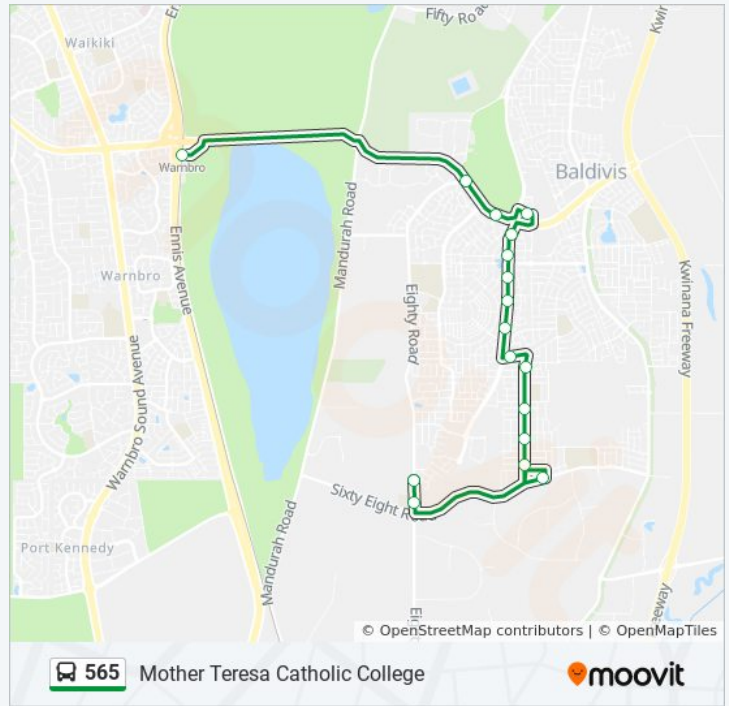

17 stops

[VIEW LINE SCHEDULE](#)

Warnbro Stn
 Safety Bay Rd After Eighty Rd
 Safety Bay Rd After Arpenteur Dr
 Atwick Tce Stockland Baldivis Shopping Centre
 Nairn Dr After Safety Bay Rd
 Nairn Dr Before Clyde Av
 Nairn Dr After Clyde Av
 Nairn Dr Before Ascent
 Nairn Dr Before Blaxland Tce

565 bus Time Schedule

Mother Teresa Catholic College Route Timetable:

Sunday	Not Operational
Monday	Not Operational
Tuesday	Not Operational
Wednesday	7:45 AM - 7:55 AM
Thursday	7:45 AM - 7:55 AM
Friday	Not Operational
Saturday	Not Operational

565 bus Info

Direction: Mother Teresa Catholic College

Stops: 17

Trip Duration: 25 min
Line Summary:

- Bramall Tce After Nairn Dr
- Smirk Rd After Greenock Rd
- Smirk Rd After Camelot St
- Smirk Rd After Regency Av
- Smirk Rd Before Baroness Rd
- Sixty Eight Rd After Smirk Rd
- Eighty Rd Mother Teresa Primary School
- Eighty Rd Mother Teresa Catholic College Stand 2

Direction: Ridge View Secondary College Stand 3

15 stops

[VIEW LINE SCHEDULE](#)

- Warnbro Stn
- Safety Bay Rd After Eighty Rd
- Safety Bay Rd After Arpenteur Dr
- Nairn Dr After Safety Bay Rd
- Nairn Dr Before Clyde Av
- Nairn Dr After Clyde Av
- Nairn Dr Before Ascent
- Nairn Dr Before Blaxland Tce
- Bramall Tce After Nairn Dr
- Smirk Rd After Greenock Rd
- Smirk Rd After Camelot St
- Smirk Rd After Regency Av
- Smirk Rd Before Baroness Rd
- Sixty Eight Rd After Smirk Rd
- Viva Bvd Ridge View Secondary College Stand 3