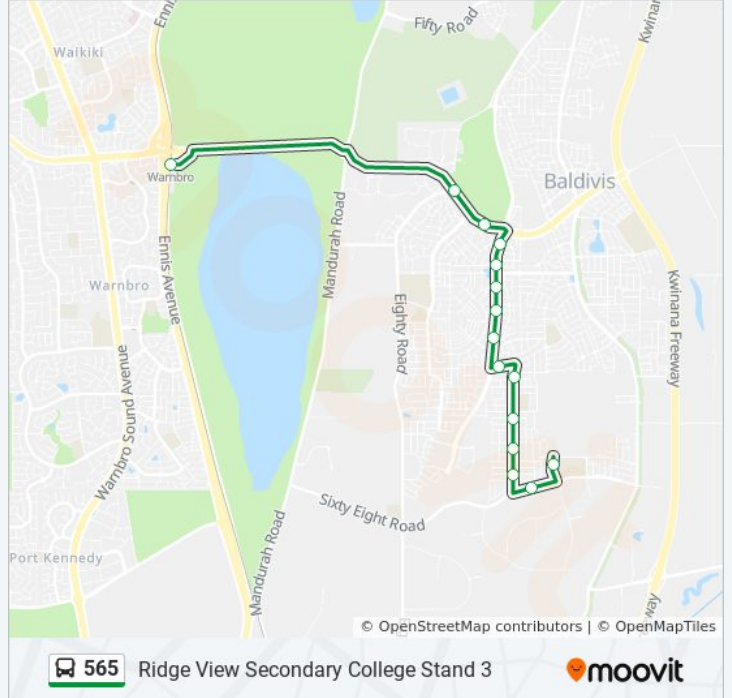

565 bus Info

Direction: Mother Teresa Catholic College

Stops: 17

Trip Duration: 25 min
Line Summary:

- Bramall Tce After Nairn Dr
- Smirk Rd After Greenock Rd
- Smirk Rd After Camelot St
- Smirk Rd After Regency Av
- Smirk Rd Before Baroness Rd
- Sixty Eight Rd After Smirk Rd
- Eighty Rd Mother Teresa Primary School
- Eighty Rd Mother Teresa Catholic College Stand 2

Direction: Ridge View Secondary College Stand 3

15 stops

[VIEW LINE SCHEDULE](#)

- Warnbro Stn
- Safety Bay Rd After Eighty Rd
- Safety Bay Rd After Arpenteur Dr
- Nairn Dr After Safety Bay Rd
- Nairn Dr Before Clyde Av
- Nairn Dr After Clyde Av
- Nairn Dr Before Ascent
- Nairn Dr Before Blaxland Tce
- Bramall Tce After Nairn Dr
- Smirk Rd After Greenock Rd
- Smirk Rd After Camelot St
- Smirk Rd After Regency Av
- Smirk Rd Before Baroness Rd
- Sixty Eight Rd After Smirk Rd
- Viva Bvd Ridge View Secondary College Stand 3

565 bus Time Schedule

Ridge View Secondary College Stand 3 Route
Timetable:

Sunday	Not Operational
Monday	Not Operational
Tuesday	Not Operational
Wednesday	8:00 AM
Thursday	8:00 AM
Friday	Not Operational
Saturday	Not Operational

565 bus Info

Direction: Ridge View Secondary College Stand 3
Stops: 15
Trip Duration: 16 min
Line Summary:

Direction: Warnbro Stn

21 stops

[VIEW LINE SCHEDULE](#)

- Sixty Eight Rd After Smirk Rd
- Smirk Rd After Baroness Road
- Smirk Rd After Anthony Gdns
- Smirk Rd Before Kempeana Wy
- Smirk Rd After Branchton Loop
- Bramall Tce After Overton L
- Nairn Dr After Wise Mndr
- Nairn Dr After Ascent Wy
- Nairn Dr Before Clyde Av
- Clyde Av After Tranby Dr
- Brennan Prom After Clyde Av
- Arpenteur Dr After Clyde Av
- Tranby Dr After Eighty Rd
- Arpenteur Dr After Tranby Dr
- Brennan Prom After Wilson Pass
- Clyde Av Before Banner Av
- Nairn Dr After Clyde Av
- Nairn Dr Before Safety Bay Rd