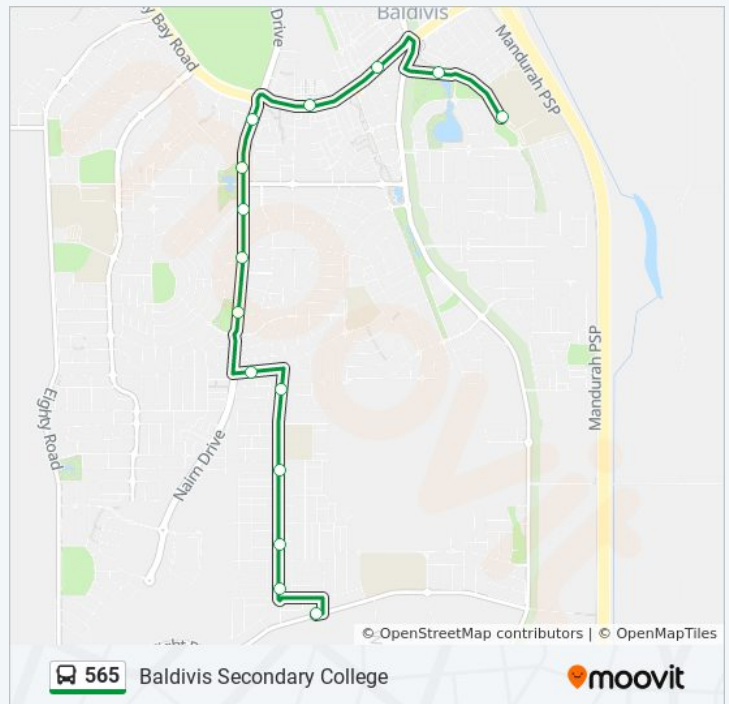

Wednesday	7:52 AM
Thursday	7:52 AM
Friday	Not Operational
Saturday	Not Operational

565 bus Info

Direction: Baldivis Secondary College

Stops: 15

Trip Duration: 18 min

Line Summary:

Direction: Mother Teresa Catholic College