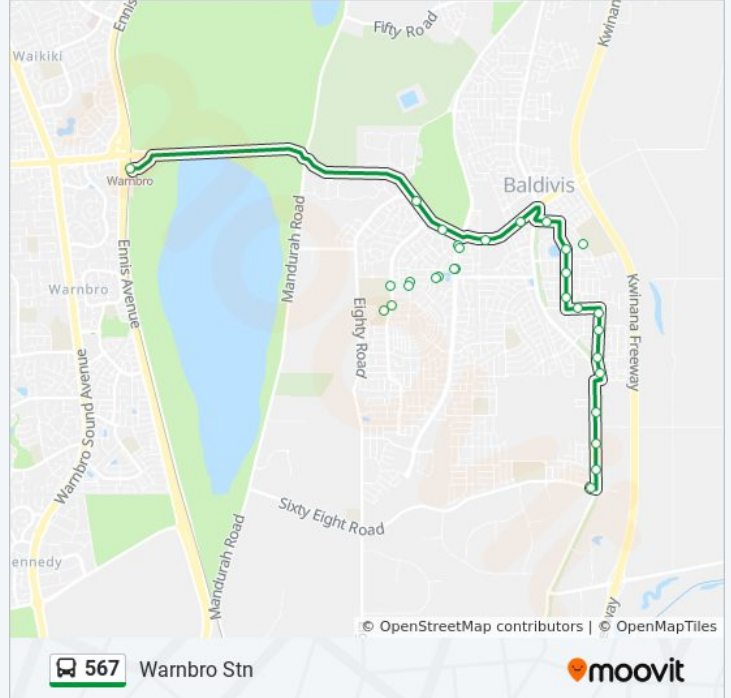

Baldivis Rd After Helios Lp

Baldivis Rd After Solis Bvd

Sixty Eight Rd After Baldivis Rd

Direction: Warnbro Stn

30 stops

[VIEW LINE SCHEDULE](#)

Sixty Eight Rd Before Baldivis Rd

Baldivis Rd Before Solis Bvd

567 bus Info

Direction: Warnbro Stn

Stops: 30

Trip Duration: 17 min

Line Summary:

Clyde Av After Tranby Dr

Brennan Prom After Clyde Av

Arpenteur Dr After Clyde Av

Tranby Dr After Eighty Rd

Arpenteur Dr After Tranby Dr

Brennan Prom After Wilson Pass

Clyde Av Before Banner Av

Nairn Dr After Clyde Av

Nairn Dr Before Safety Bay Rd

Safety Bay Rd Before Arpenteur Dr

Safety Bay Rd Before Eighty Rd

Warnbro Stn

567 bus time schedules and route maps are available in an offline PDF at moovitapp.com. Use the [Moovit App](#) to see live bus times, train schedule or subway schedule, and step-by-step directions for all public transit in Perth.