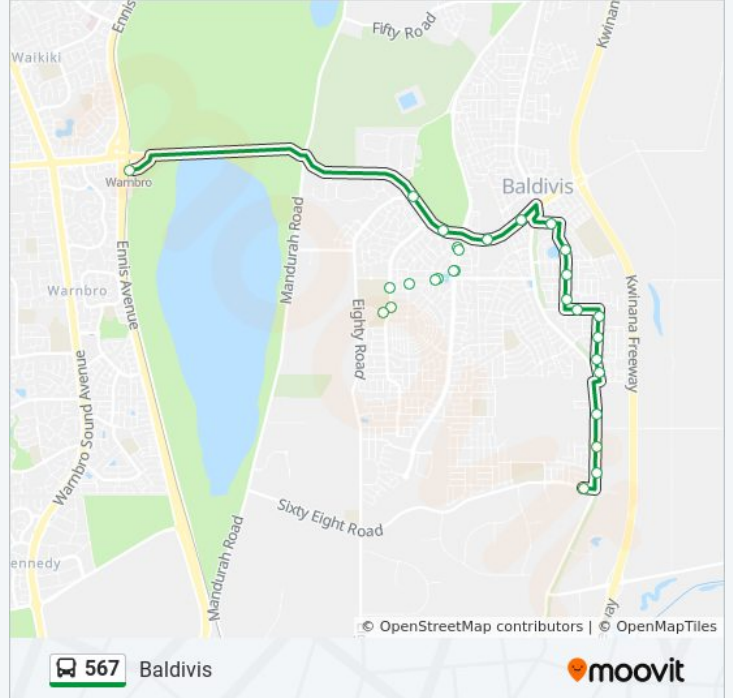

567 bus Info
Direction: Baldivis
Stops: 28
Trip Duration: 18 min
Line Summary:

Heritage Park Dr After Palomino Pde

Heritage Park Dr After Criollo Pde

Heritage Park Dr Before Furioso Dr

Baldivis Rd After Paramount Bvd

Baldivis Rd After Helios Lp

Baldivis Rd After Solis Bvd

Sixty Eight Rd After Baldivis Rd

Direction: Warnbro Stn

30 stops

[VIEW LINE SCHEDULE](#)

Sixty Eight Rd Before Baldivis Rd

Baldivis Rd Before Solis Bvd

Baldivis Rd After Flare Ct

Baldivis Rd Before Paramount Bvd

Heritage Park Dr After Furioso Dr

Heritage Park Dr After Breton Bend

Heritage Park Dr After Brumby Ent

Heritage Park Dr After Correa Wy

Claret Ash Bvd After Pinto Av

567 bus Info

Direction: Warnbro Stn

Stops: 30

Trip Duration: 17 min

Line Summary:

Clyde Av After Tranby Dr

Brennan Prom After Clyde Av

Arpenteur Dr After Clyde Av