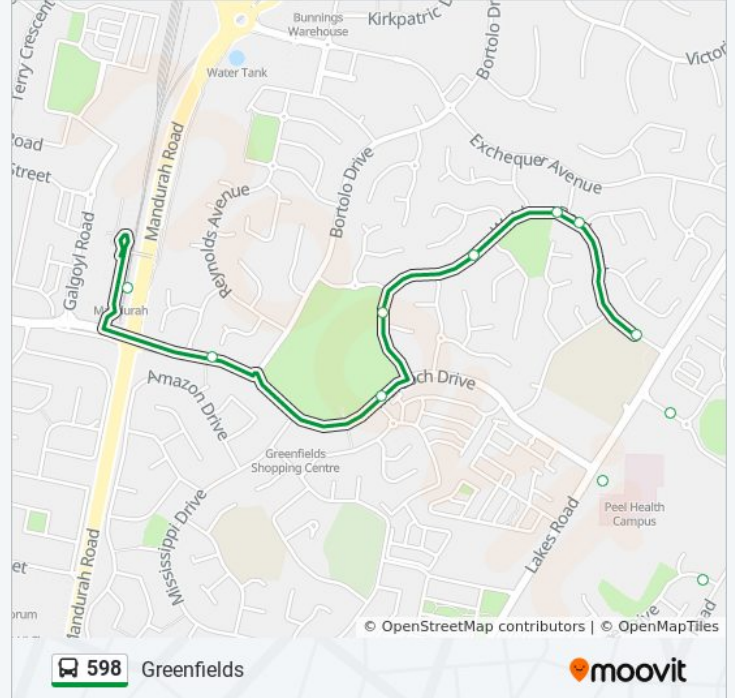

Ronlyn Rd Between Pinjarra Rd And Paull St

Ronlyn Rd Before Paull St

Ronlyn Rd After Paull St

Ronlyn Rd Before Riverside Dr

Smith St After Riverside Dr

Direction: Greenfields

23 stops

[VIEW LINE SCHEDULE](#)

Access Rd Peel Health Campus

Minilya Pwy After Lakes Rd

Kookaburra Dr Before Scrubbird Ct

Kookaburra Dr After Scrubbird Ct

Kookaburra Dr Before Bellbird Ct

Kookaburra Dr Before Grebe Ct

Manjeep Rd After Teranca Rd

598 bus Info

Direction: Greenfields

Stops: 23

Trip Duration: 20 min

Line Summary:

Tuart Rd After Yelta St

Cambridge Dr After Teranca Rd

Cambridge Dr After Nerrena Ct

Cambridge Dr After Priory Wy

Old Pinjarra Rd Before Teranca Rd

Direction: Mandurah Stn

31 stops

[VIEW LINE SCHEDULE](#)

Smith St After Riverside Dr

York Rd After Smith St

Ronlyn Rd Before Paull St