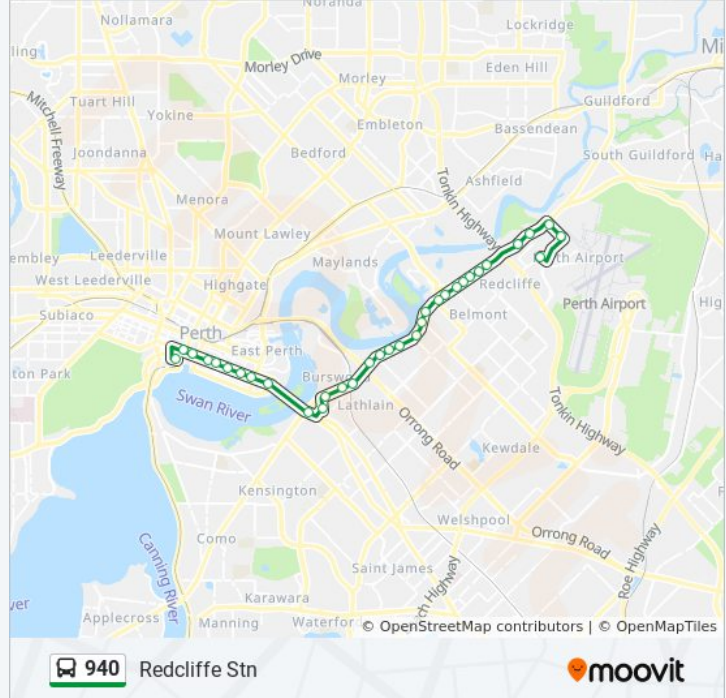

940 bus Info

Direction: Elizabeth Quay Bus Stn

Stops: 33

Trip Duration: 33 min

Line Summary:

Great Eastern Hwy After Cornwall St
 Great Eastern Hwy After Bolton Av
 Causeway Bus Stn
 Adelaide Tce Westend Causeway
 Adelaide Tce After Plain St
 Adelaide Tce After Bennett St
 Adelaide Tce After Hill St
 St Georges Tce After Victoria Av Westbound
 St Georges Tce Before Barrack St Westbound
 St Georges Tce Stand N - Before William St
 Elizabeth Quay Bus Stn

Direction: Redcliffe Stn

33 stops

[VIEW LINE SCHEDULE](#)

Elizabeth Quay Bus Stn
 St Georges Tce Before William St Eastbound
 St Georges Tce After William St Eastbound
 St Georges Tce Before Irwin St Eastbound
 St Georges Tce Before Victoria Av Eastbound
 Adelaide Tce Before Hill St
 Adelaide Tce Before Bennett St
 Adelaide Tce Before Plain St
 Adelaide Tce, Westend Causeway Eastbound
 Causeway Bus Stn
 Craig St After Burswood Rd
 Great Eastern Hwy After Resort Dr
 Great Eastern Hwy Before Burswood Rd
 Great Eastern Hwy Before Cornwall St
 Great Eastern Hwy Before Norwood Rd
 Great Eastern Hwy After Brighton Rd
 Great Eastern Hwy Before Toorak Rd
 Great Eastern Hwy After Acton Av

940 bus Info

Direction: Redcliffe Stn

Stops: 33

Trip Duration: 36 min

Line Summary:

Great Eastern Hwy After Belmont Av
Great Eastern Hwy After Abernethy Rd
Great Eastern Hwy Before Hehir St
Great Eastern Hwy Before Hargreaves St
Great Eastern Hwy After Daly St
Great Eastern Hwy After Hardey Rd
Great Eastern Hwy After Kalgoorlie St
Great Eastern Hwy Before Leake St
Great Eastern Hwy After Epsom Av
Great Eastern Hwy After Moreing St
Great Eastern Hwy Before Central Av
Great Eastern Hwy After Coolgardie Av
Fauntleroy Av After Gt Eastern Hwy
Fauntleroy Av Before Dunreath Av
Redcliffe Stn