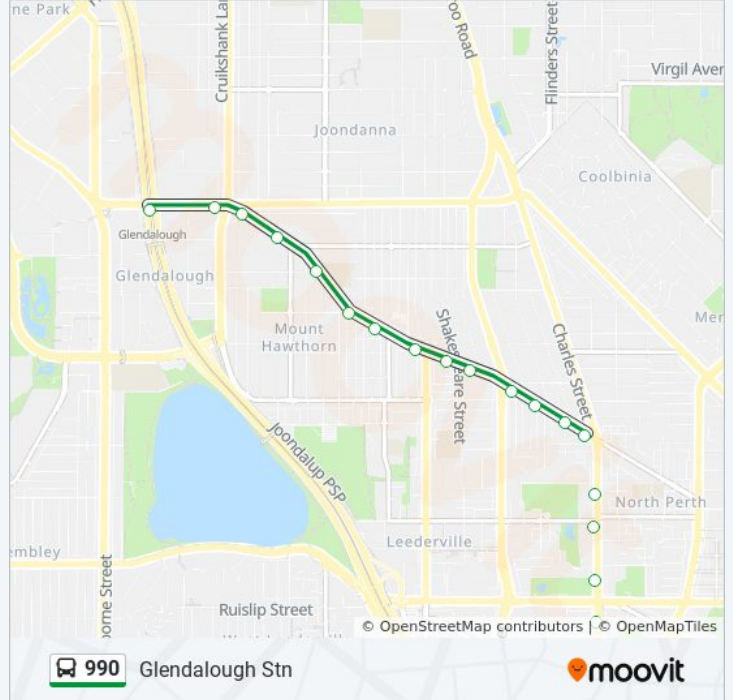

990 bus Info

Direction: Glendalough Stn

Stops: 23

Trip Duration: 20 min

Line Summary:

Scarborough Beach Rd Before Harborne St

Glendalough Stn

Direction: Glendalough Stn

19 stops

[VIEW LINE SCHEDULE](#)

Perth Busport

Charles St After Ivy St

Charles St After Vincent St

Charles St Before Bourke St

Charles St Before Albert St

Scarborough Beach Rd After Charles St

Scarborough Beach Rd Before Coogee St

Scarborough Beach Rd After Matlock St

Scarborough Beach Rd After Kalgoorlie St

Scarborough Beach Rd Before Federation St

Scarborough Beach Rd Before Birrell St

Scarborough Beach Rd Before Donovan St

990 bus Info

Direction: Glendalough Stn

Stops: 19

Trip Duration: 19 min

Line Summary:

Direction: Perth Busport

41 stops

[VIEW LINE SCHEDULE](#)