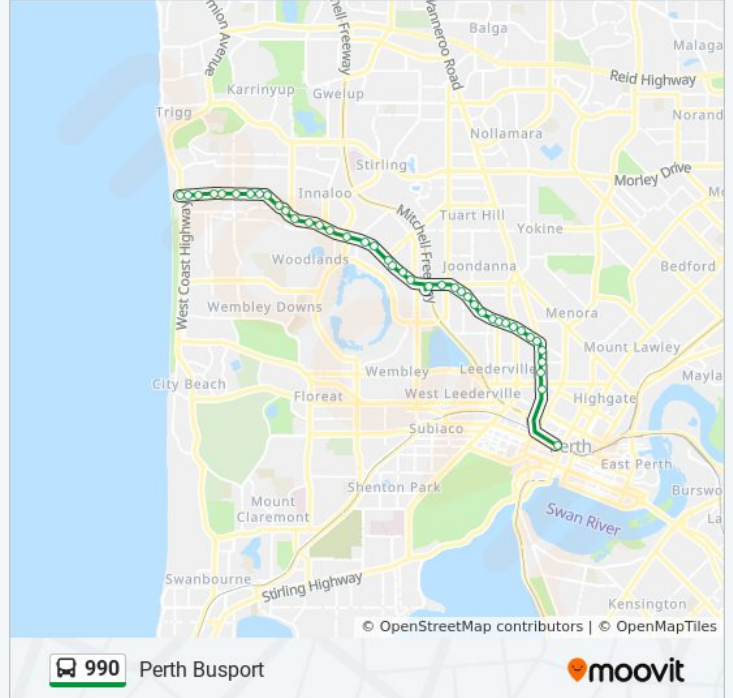

990 bus Info

Direction: Glendalough Stn

Stops: 23

Trip Duration: 20 min

Line Summary:

Scarborough Beach Rd Before Harborne St

Glendalough Stn

Direction: Glendalough Stn

19 stops

[VIEW LINE SCHEDULE](#)

Perth Busport

Charles St After Ivy St

Charles St After Vincent St

Charles St Before Bourke St

Charles St Before Albert St

Scarborough Beach Rd After Charles St

990 bus Info

Direction: Perth Busport

Stops: 41

Trip Duration: 36 min

Line Summary:

Scarborough Beach Rd After Hutton St
 Scarborough Beach Rd Before Drake St
 Scarborough Beach Rd After Drake St
 Scarborough Beach Rd Before Harborne St
 Glendalough Stn
 Scarborough Beach Rd Before Donovan St
 Scarborough Beach Rd After Bondi St
 Scarborough Beach Rd After Federation St
 Scarborough Beach Rd After Ellesmere St
 Scarborough Beach Rd After Kalgoorlie St
 Scarborough Beach Rd After Matlock St
 Scarborough Beach Rd After Flinders St
 Scarborough Beach Rd After Oxford St
 Scarborough Beach Rd After Edinboro St
 Scarborough Beach Rd After Dunedin St
 Scarborough Beach Rd After London St
 Scarborough Beach Rd After Eton St
 Scarborough Beach Rd After Sydney St
 Charles St After Angove St
 Charles St After Albert St
 Charles St After Alma Rd
 Charles St After Vincent St
 Perth Busport

Direction: Scarborough Beach Bus Stn

41 stops

[VIEW LINE SCHEDULE](#)

Perth Busport
 Charles St After Ivy St
 Charles St After Vincent St
 Charles St Before Bourke St
 Charles St Before Albert St
 Scarborough Beach Rd After Charles St