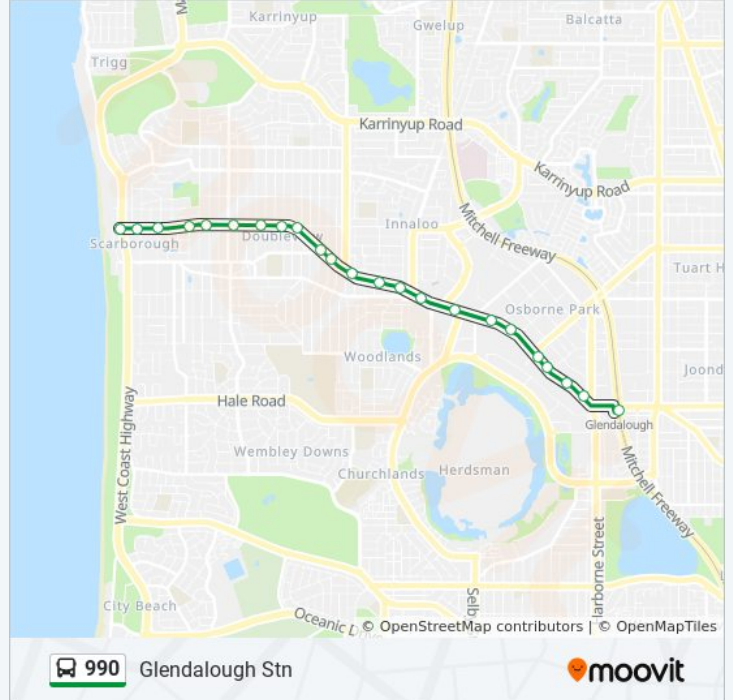

Use the Moovit App to find the closest 990 bus station near you and find out when is the next 990 bus arriving.

Direction: Glendalough Stn

23 stops

[VIEW LINE SCHEDULE](#)

- Scarborough Beach Bus Stn Stand 1
- Scarborough Beach Rd After Filburn St
- Scarborough Beach Rd After Alga St
- Scarborough Beach Rd After Joyce St
- Scarborough Beach Rd After Deanmore Rd
- Scarborough Beach Rd After Duke St
- Scarborough Beach Rd After Gildercliffe St
- Scarborough Beach Rd After Herbert St
- Scarborough Beach Rd After Hancock St
- Scarborough Beach Rd After Woodside St
- Scarborough Beach Rd After Princess Rd
- Scarborough Beach Rd After Huntriss Rd
- Scarborough Beach Rd After Grant St
- Scarborough Beach Rd After Wotan St
- Scarborough Beach Rd After Odin Rd
- Scarborough Beach Rd After Ellen Stirling Bvd
- Scarborough Beach Rd After King Edward Rd
- Scarborough Beach Rd After Omalley St
- Scarborough Beach Rd After Hutton St
- Scarborough Beach Rd Before Drake St
- Scarborough Beach Rd After Drake St

990 bus Info

Direction: Glendalough Stn

Stops: 23

Trip Duration: 20 min

Line Summary:

Scarborough Beach Rd Before Harborne St

Glendalough Stn

Direction: Glendalough Stn

19 stops

[VIEW LINE SCHEDULE](#)

Perth Busport

Charles St After Ivy St

Charles St After Vincent St

Charles St Before Bourke St

Charles St Before Albert St

Scarborough Beach Rd After Charles St

Scarborough Beach Rd Before Hardy St

Scarborough Beach Rd Before Coronation St

Scarborough Beach Rd Before London St

Scarborough Beach Rd Before Shakespeare St

Scarborough Beach Rd Before Faraday St

Scarborough Beach Rd After Oxford St