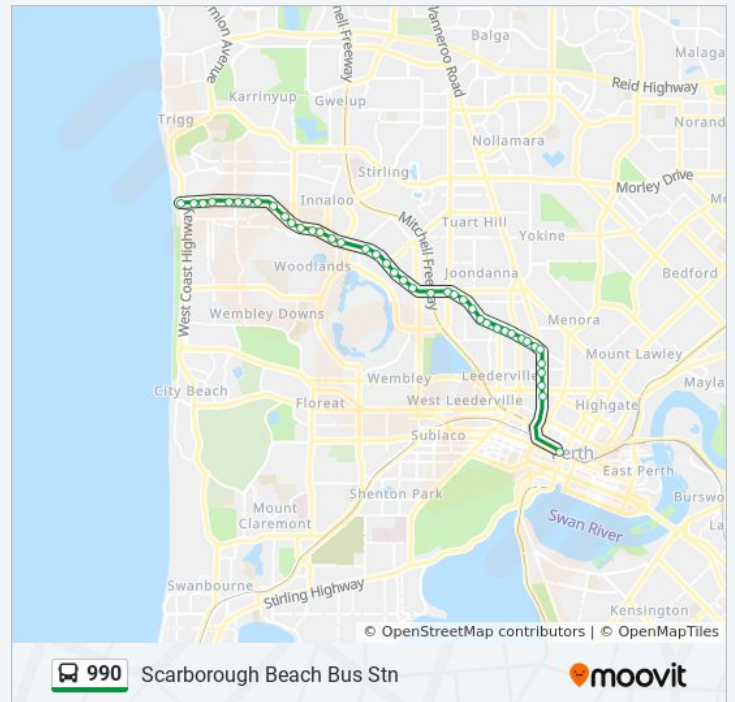

990 bus Info

Direction: Glendalough Stn

Stops: 23

Trip Duration: 20 min

Line Summary:

Scarborough Beach Rd Before Harborne St

Glendalough Stn

Direction: Glendalough Stn

990 bus Info

Direction: Perth Busport

Stops: 41

Trip Duration: 36 min

Line Summary:

Scarborough Beach Rd After Hutton St
 Scarborough Beach Rd Before Drake St
 Scarborough Beach Rd After Drake St
 Scarborough Beach Rd Before Harborne St
 Glendalough Stn
 Scarborough Beach Rd Before Donovan St
 Scarborough Beach Rd After Bondi St
 Scarborough Beach Rd After Federation St
 Scarborough Beach Rd After Ellesmere St
 Scarborough Beach Rd After Kalgoorlie St
 Scarborough Beach Rd After Matlock St
 Scarborough Beach Rd After Flinders St
 Scarborough Beach Rd After Oxford St
 Scarborough Beach Rd After Edinboro St
 Scarborough Beach Rd After Dunedin St
 Scarborough Beach Rd After London St
 Scarborough Beach Rd After Eton St
 Scarborough Beach Rd After Sydney St
 Charles St After Angove St
 Charles St After Albert St
 Charles St After Alma Rd
 Charles St After Vincent St
 Perth Busport

990 bus Time Schedule

Scarborough Beach Bus Stn Route Timetable:

Sunday	12:16 AM - 10:45 PM
Monday	7:42 AM - 10:45 PM
Tuesday	6:00 AM - 11:46 PM
Wednesday	12:16 AM - 11:46 PM
Thursday	12:16 AM - 11:46 PM
Friday	12:16 AM - 10:45 PM
Saturday	6:30 AM - 11:45 PM

990 bus Info

Direction: Scarborough Beach Bus Stn

Stops: 41

Trip Duration: 33 min

Line Summary:

Scarborough Beach Rd Before Hastings St

Scarborough Beach Bus Stn Stand 4

990 bus time schedules and route maps are available in an offline PDF at moovitapp.com. Use the [Moovit App](#) to see live bus times, train schedule or subway schedule, and step-by-step directions for all public transit in Perth.