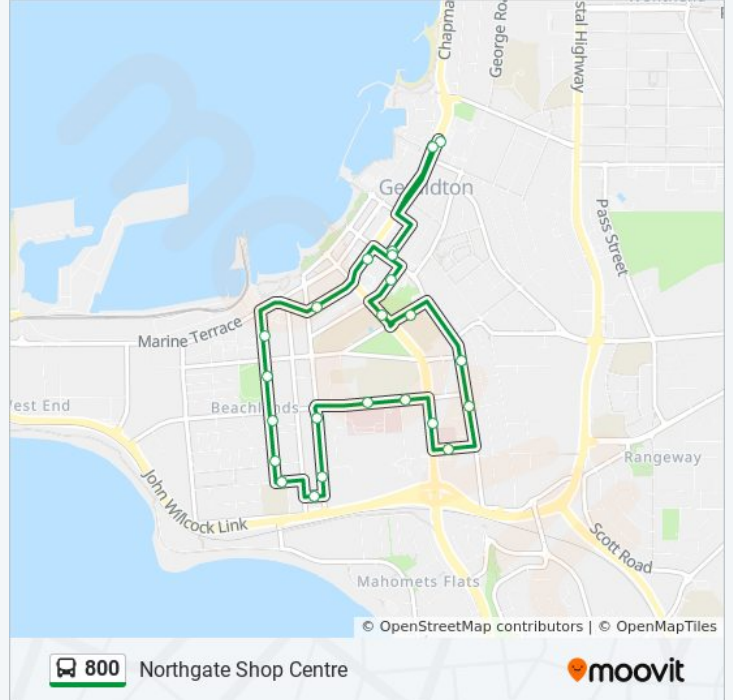

 800

Northgate Shop Centre

Get The App

The 800 bus line Northgate Shop Centre has one route. For regular weekdays, their operation hours are:

(1) Northgate Shop Centre: 9:00 AM - 5:00 PM

Use the Moovit App to find the closest 800 bus station near you and find out when is the next 800 bus arriving.

Direction: Northgate Shop Centre

23 stops

[VIEW LINE SCHEDULE](#)

Chapman Rd Before Bayly St
Anzac Tce Before Durlacher St
Chapman Rd After Durlacher St
Lester Av Before Fitzgerald St
Francis St After Marine Tce
Francis St After Augustus St
Francis St After Shenton St
Francis St After Stroud St
Whitfield St After Francis St
Cutler St After Gregory St
Fitzgerald St Tafe Geraldton Campus
Fitzgerald St Before Shenton St
Shenton St Geraldton Regional Hospital
Shenton St Before Onslow St
Cathedral Av Before Hermitage St
Hermitage St After Cathedral Av
Durlacher St After Queen St
Durlacher St Before Carson Tce
Maitland St After Durlacher St
Cathedral Av After Maitland St
Sanford St Stirlings Central Shopping Ctr
Anzac Tce After Durlacher St

800 bus Time Schedule

Northgate Shop Centre Route Timetable:

Sunday	Not Operational
Monday	Not Operational
Tuesday	9:00 AM - 5:00 PM
Wednesday	9:00 AM - 5:00 PM
Thursday	9:00 AM - 7:00 PM
Friday	Not Operational
Saturday	9:00 AM - 3:00 PM

800 bus Info

Direction: Northgate Shop Centre

Stops: 23

Trip Duration: 21 min

Line Summary:

800 bus time schedules and route maps are available in an offline PDF at moovitapp.com. Use the [Moovit App](#) to see live bus times, train schedule or subway schedule, and step-by-step directions for all public transit in Perth.