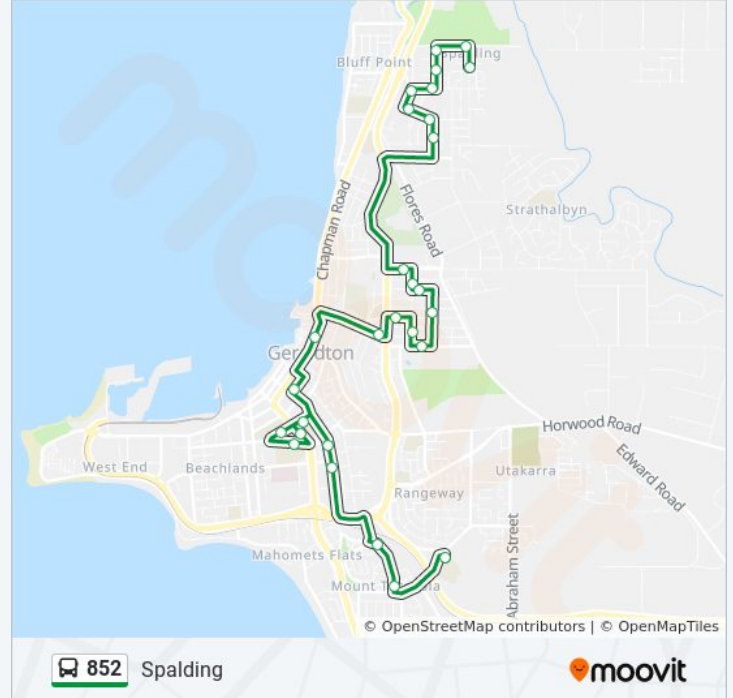

852 bus Info

Direction: Spalding

Stops: 28

Trip Duration: 24 min

Line Summary:

Eighth St After Central Rd

Howard St After Fifth St

Second St After Howard St

Central Rd Before First St

Place Rd After Central Rd

Crawford St After Bedford St

Mitchell St After Crawford St

Mitchell St After Newman St

Lawley St Before Broome St

Broome St Before Tamblyn St

Tamblyn St After Vincent St

Tamblyn St After Gardner St

Green St Before Drew St

Drew St After Bennet St

852 bus time schedules and route maps are available in an offline PDF at moovitapp.com. Use the [Moovit App](#) to see live bus times, train schedule or subway schedule, and step-by-step directions for all public transit in Perth.