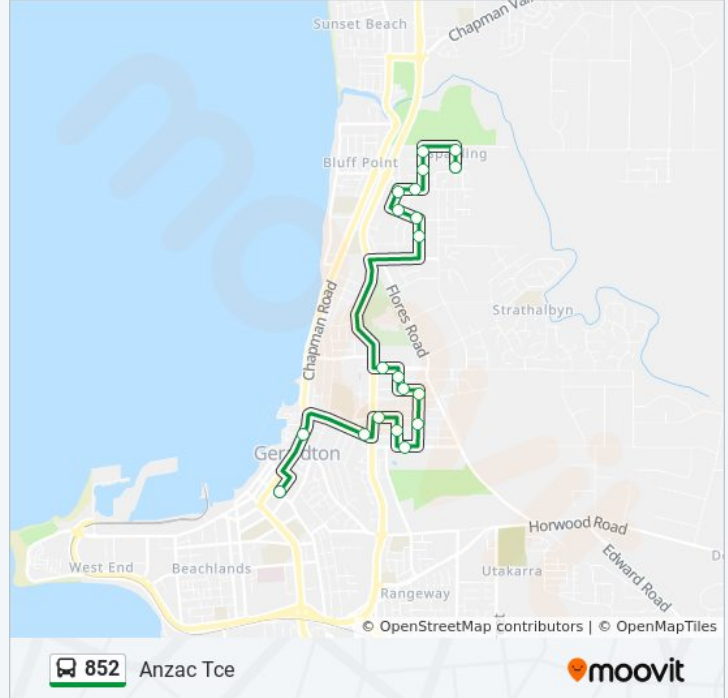

Direction: Anzac Tce

20 stops

[VIEW LINE SCHEDULE](#)

Drew St Before Pollett St
Drew St Before Green St
Tamblyn St Before Stokes Ct
Tamblyn St Before Vincent St
Broome St After Tambyln St
Lawley St After Broome St
Mitchell St After Lawley St
Mitchell St Before Crawford St
Crawford St Before Bedford St
Place Rd Before Cassin Pl
Central Rd After Place Rd
Second St After Central Rd
Howard St After Second St
Howard St After Fifth St
Eighth St Before Central Rd
Central Rd After Seventh St
Fifth St Before North West Coastal Hwy
Phelps St After King St
Chapman Rd Before Bayly St
Anzac Tce Before Durlacher St

852 bus Info

Direction: Anzac Tce

Stops: 20

Trip Duration: 24 min

Line Summary:

Direction: Champion Bay Shs

33 stops

[VIEW LINE SCHEDULE](#)

- Drew St Before Pollett St
- Drew St Before Green St
- Tamblyn St Before Stokes Ct
- Tamblyn St Before Vincent St
- Broome St After Tambyln St
- Lawley St After Broome St
- Mitchell St After Lawley St
- Mitchell St Before Crawford St
- Crawford St Before Bedford St
- Place Rd Before Cassin Pl
- Central Rd After Place Rd
- Second St After Central Rd
- Howard St After Second St
- Howard St After Fifth St
- Eighth St Before Central Rd
- Central Rd After Seventh St
- Fifth St Before North West Coastal Hwy
- Phelps St After King St

852 bus Info

Direction: Spalding

Stops: 28

Trip Duration: 24 min

Line Summary:

Eighth St After Central Rd

Howard St After Fifth St

Second St After Howard St