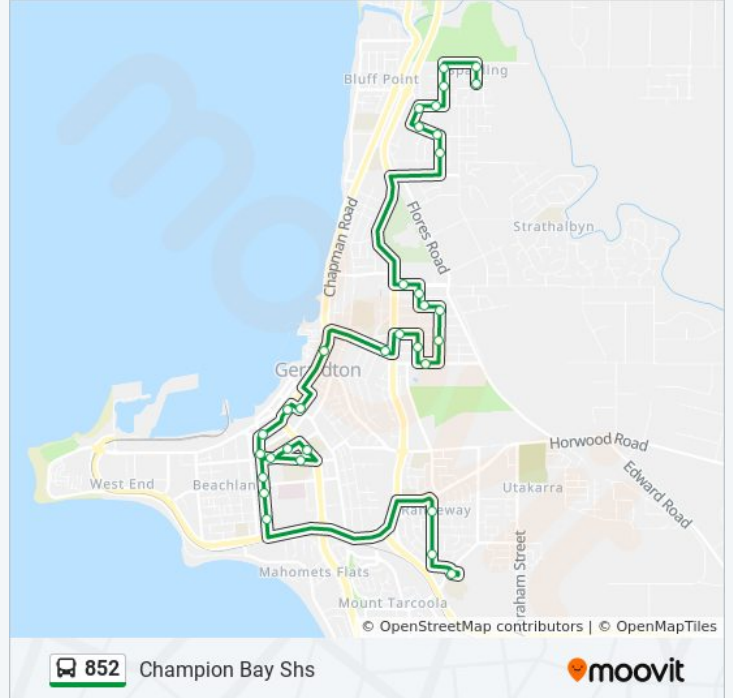

852 bus Info

Direction: Champion Bay Shs

Stops: 33

Trip Duration: 46 min

Line Summary:

Chapman Rd Before Bayly St
 Anzac Tce Before Durlacher St
 Chapman Rd After Durlacher St
 Lester Av Before Fitzgerald St
 Fitzgerald St After Sanford St
 Augustus St After Fitzgerald St
 Maitland St After Augustus St
 Cathedral Av After Maitland St
 Carson Tce Geraldton Senior College
 Fitzgerald St Before Shenton St
 Fitzgerald St After Shenton St
 Fitzgerald St Tafe Geraldton Campus
 Rifle Range Rd After Birch St
 Rifle Range Rd After Felicia St
 School Access Rd Champion Bay Shs

Direction: Spalding

28 stops

[VIEW LINE SCHEDULE](#)

School Access Rd Champion Bay Shs
 Durlacher St After Highbury St
 Durlacher St Before Durlacher St
 Durlacher St After Queen St
 Durlacher St Before Carson Tce
 Maitland St After Durlacher St
 Cathedral Av After Maitland St
 Carson Tce Geraldton Senior College
 Maitland St After Augustus St
 Anzac Tce After Durlacher St
 Chapman Rd After Bayly St
 Phelps St After Ainsworth St
 Fifth St Before Central Rd
 Central Rd After Sixth St