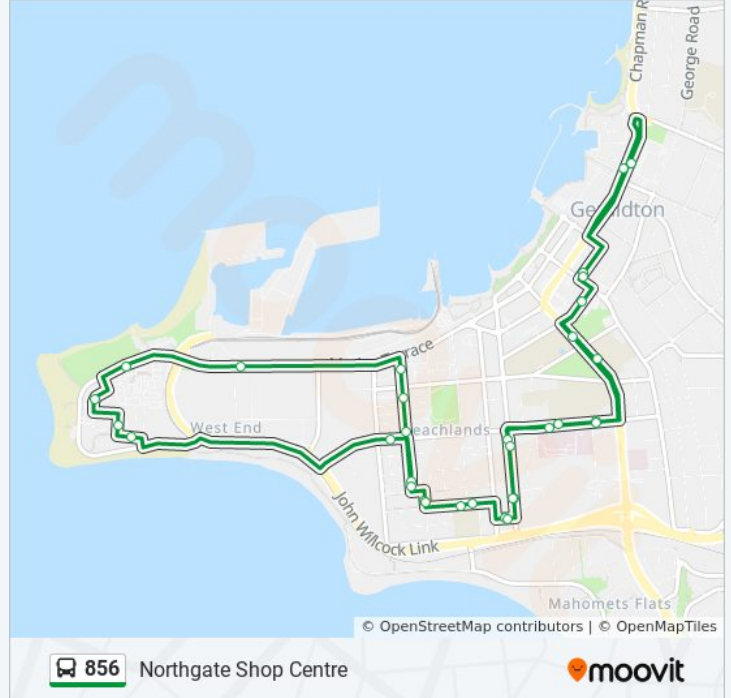

Direction: Northgate Shop Centre

33 stops

[VIEW LINE SCHEDULE](#)

- Chapman Rd Before Bayly St
- Anzac Tce Before Durlacher St
- Cathedral Av After Maitland St
- Shenton St After Onslow St
- Shenton St Geraldton Regional Hospital
- Fitzgerald St After Shenton St
- Fitzgerald St Tafe Geraldton Campus
- Cutler St After Fitzgerald St
- Whitfield St After Francis St
- Whitfield PI After Whitfield St
- Burges St After Fraser St
- Burges St After Shenton St
- Burges St After Conway St
- Burges St Before Marine Tce
- Marine Tce After Point Street
- Marine Tce Before Buccaneers Wy
- Bosuns Cr After Buccaneers Wy
- Sextant L After Marines L
- Astrolabe L After Zodiac L
- Shenton St Before Burges St
- Burges St After Stroud St
- Whitfield PI After Fraser St

856 bus Info

Direction: Northgate Shop Centre

Stops: 33

Trip Duration: 34 min

Line Summary:

Whitfield St After Francis St

Cutler St After Gregory St

Fitzgerald St Tafe Geraldton Campus

Fitzgerald St Before Shenton St

Shenton St Geraldton Regional Hospital

Shenton St Before Onslow St

Cathedral Av After Maitland St

Sanford St Stirlings Central Shopping Ctr

Anzac Tce After Durlacher St

Chapman Rd After Bayly St

Chapman Rd Before Bayly St

856 bus time schedules and route maps are available in an offline PDF at moovitapp.com. Use the [Moovit App](#) to see live bus times, train schedule or subway schedule, and step-by-step directions for all public transit in Perth.