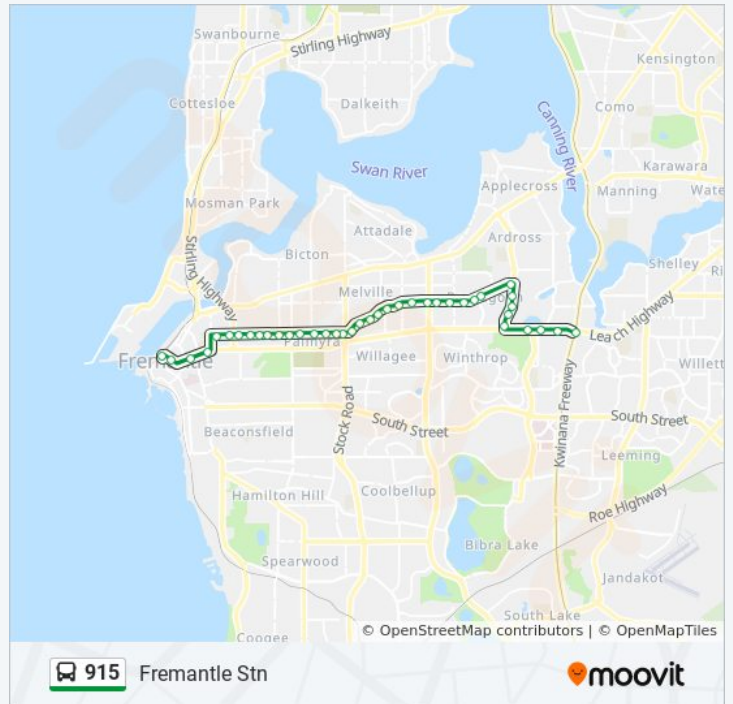

**Direction: Fremantle Stn**

39 stops

[VIEW LINE SCHEDULE](#)

Bull Creek Stn  
 Leach Hwy Before Amur Pl  
 Leach Hwy Before Murdoch Dr  
 Leach Hwy After Murdoch Dr  
 Riseley St After Leach Hwy  
 Riseley St After Allerton Wy  
 Riseley St After Worthington Rd  
 Riseley St After Karoonda Rd  
 Booragoon Bus Stn  
 Marmion St Melville Aquatic Centre

**915 bus Info**

**Direction:** Fremantle Stn

**Stops:** 39

**Trip Duration:** 32 min

**Line Summary:**

Marmion St After Marcus Av  
 Marmion St Before Norma Rd  
 Marmion St After Norma Rd  
 Marmion St Before North Lake Rd  
 Marmion St After North Lake Rd  
 Marmion St After Hayward St  
 Marmion St After Rome Rd  
 Marmion St Before Potts St  
 Marmion St Before Thorn St  
 Marmion St After Challenger Pl  
 Marmion St Before Hornsby St  
 Marmion St Before Maddox Cr  
 Marmion St After Stock Rd  
 Marmion St Before Justinian St  
 Marmion St Before Baal St  
 Marmion St Before Mckimmie Rd  
 Marmion St After Adrian St  
 Marmion St After Carrington St  
 Marmion St After Petra St  
 Marmion St After Wilkinson St  
 Marmion St After Dalgety St  
 Marmion St Before Onslow St  
 Marmion St Before Stirling Hwy  
 Marmion St After Stirling Hwy  
 Marmion St After Chalmers St  
 High St After Swanbourne St  
 High St After Stirling St  
 Queen St After Adelaide St  
 Fremantle Stn

**Direction: Melville Senior High School**

24 stops

[VIEW LINE SCHEDULE](#)

**915 bus Time Schedule**

Melville Senior High School Route Timetable:

Sunday

Not Operational

Fremantle Stn