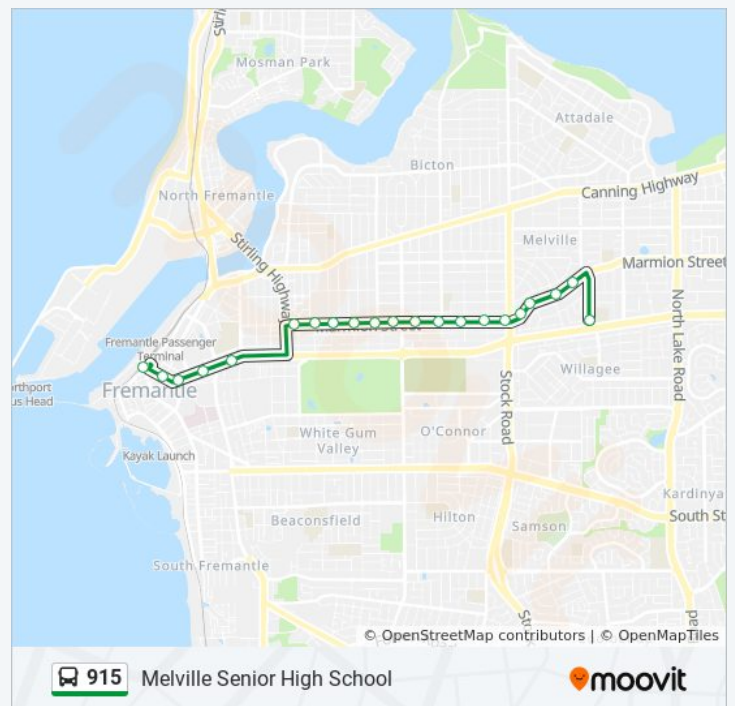

**Direction: Bull Creek Stn**

41 stops

[VIEW LINE SCHEDULE](#)

- Fremantle Stn
- Queen St Before Adelaide St
- High St After Queen St
- High St After Parry St
- High St After Ord St
- East St Before Holland St
- Marmion St After Glyde St
- Marmion St After King St
- Marmion St After Stirling Hwy
- Marmion St After Moss St
- Marmion St After Allen St
- Marmion St After Fortescue St
- Marmion St Before Petra St
- Marmion St Before Carrington St
- Marmion St After Carrington St
- Marmion St Before Mckimmie Rd
- Marmion St Before Baal St
- Marmion St Before Justinian St
- Marmion St Before Stock Rd
- Marmion St After Maddox Cr
- Marmion St Before Hornsby St
- Marmion St After Redwood Cr

**Direction: Fremantle Stn**

39 stops

[VIEW LINE SCHEDULE](#)

Bull Creek Stn  
 Leach Hwy Before Amur Pl  
 Leach Hwy Before Murdoch Dr  
 Leach Hwy After Murdoch Dr  
 Riseley St After Leach Hwy  
 Riseley St After Allerton Wy  
 Riseley St After Worthington Rd  
 Riseley St After Karoonda Rd  
 Booragoon Bus Stn  
 Marmion St Melville Aquatic Centre

Marmion St Before Justinian St

Marmion St Before Stock Rd

Marmion St After Maddox Cr

Marmion St Before Hornsby St

Marmion St After Redwood Cr

Marmion St After Thorn St

Potts St Melville Shs S3

Monday	Not Operational
Tuesday	Not Operational
Wednesday	8:07 AM
Thursday	8:07 AM
Friday	Not Operational
Saturday	Not Operational

### 915 bus Info

**Direction:** Melville Senior High School

**Stops:** 24

**Trip Duration:** 23 min

**Line Summary:**

915 bus time schedules and route maps are available in an offline PDF at [moovitapp.com](https://moovitapp.com). Use the [Moovit App](#) to see live bus times, train schedule or subway schedule, and step-by-step directions for all public transit in Perth.