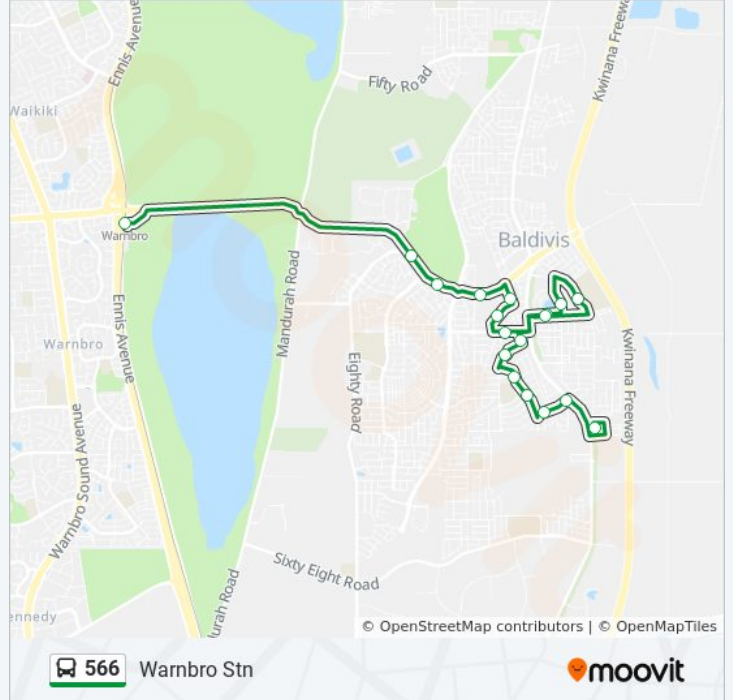

### 566 bus Info

**Direction:** Ridge View Secondary College

**Stops:** 14

**Trip Duration:** 18 min

**Line Summary:**

**Direction: Warnbro Stn**

18 stops

[VIEW LINE SCHEDULE](#)

- Heritage Park Dr After Furioso Dr
- Highbury Bvd After Baldivis Rd
- Highbury Bvd After St James Dr
- Hillsborough Av Before Ninian Ct
- Delta Rd Before Pharlap Pde
- Makybe Dr After Gatum St
- Acrasia Rd After Makybe Dr
- Rivergums Bvd After Baldivis Rd
- Callistemon Gdns After Kennedia Cct
- Stillwater Dr Stand 2
- Rivergums Bvd After Thomasia App
- Clyde Av Before Doriemus Rd
- Norwood Av After Sunbeam App
- Burlington Dr After Norwood Av
- Safety Bay Rd Before Settlers Av
- Safety Bay Rd Before Arpenteur Dr
- Safety Bay Rd Before Eighty Rd
- Warnbro Stn

**566 bus Time Schedule**

Warnbro Stn Route Timetable:

Sunday	7:20 AM - 6:20 PM
Monday	7:20 AM - 6:20 PM
Tuesday	5:50 AM - 7:50 PM
Wednesday	5:50 AM - 7:50 PM
Thursday	5:50 AM - 7:50 PM
Friday	7:20 AM - 6:20 PM
Saturday	7:19 AM - 6:18 PM

**566 bus Info**

**Direction:** Warnbro Stn

**Stops:** 18

**Trip Duration:** 16 min

**Line Summary:**

566 bus time schedules and route maps are available in an offline PDF at [moovitapp.com](https://moovitapp.com). Use the [Moovit App](#) to see live bus times, train schedule or subway schedule, and step-by-step directions for all public transit in Perth.