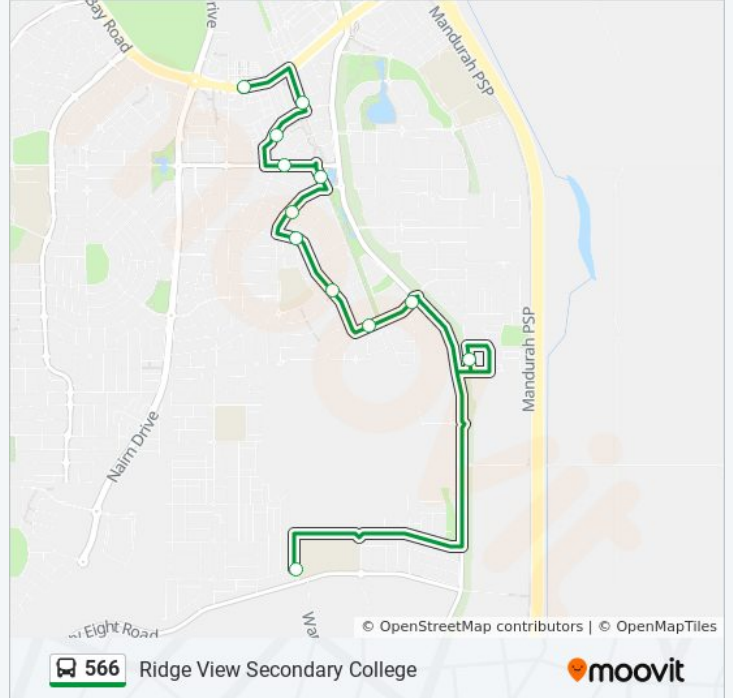

Baldvis Rd After Helios Lp

Viva Bvd Ridgeway Senior High School Stand 1

### 566 bus Time Schedule

Ridge View Secondary College Route Timetable:

Sunday	Not Operational
Monday	Not Operational
Tuesday	Not Operational
Wednesday	8:02 AM
Thursday	8:02 AM
Friday	Not Operational
Saturday	Not Operational

### 566 bus Info

**Direction:** Ridge View Secondary College

**Stops:** 14

**Trip Duration:** 18 min

**Line Summary:**

**Direction: Warnbro Stn**

18 stops

[VIEW LINE SCHEDULE](#)