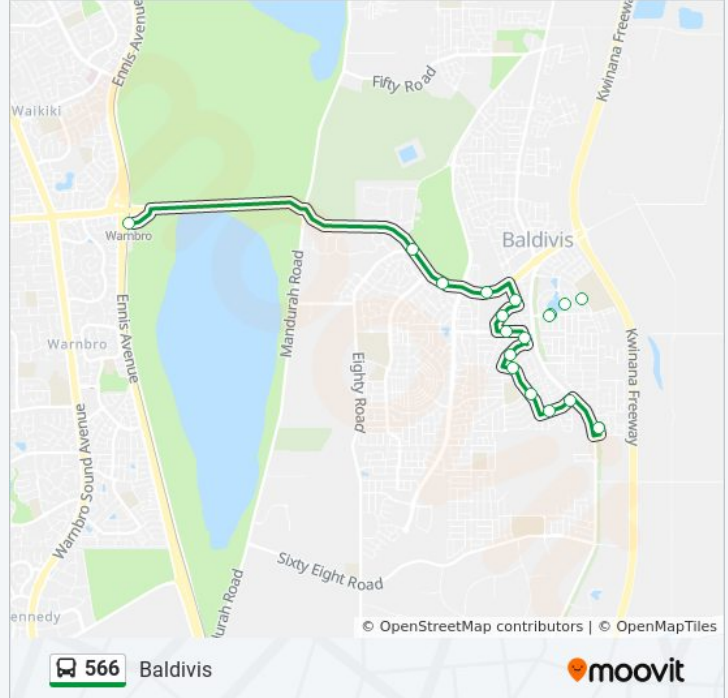

**Direction: Baldivis**

18 stops

[VIEW LINE SCHEDULE](#)

- Warnbro Stn
- Safety Bay Rd After Eighty Rd
- Safety Bay Rd After Arpenteur Dr
- Safety Bay Rd After Settlers Av
- Burlington Dr Before Norwood Av
- Norwood Av Before Sunbeam App
- Clyde Av After Daylight Ent
- Rivergums Bvd After Baldivis Rd
- Callistemon Gdns After Kennedia Cct
- Stillwater Dr Stand 2
- Rivergums Bvd After Thomasia App
- Acrasia Rd After Clyde Av
- Makybe Dr After Galilee Wy
- Delta Rd After Rimfire Rd
- Hillsborough Av Before Ninian Ct
- Highbury Bvd After Selhurst Pwy
- Highbury Bvd Before Baldivis Rd
- Heritage Park Dr After Furioso Dr

**566 bus Info**

**Direction:** Baldivis

**Stops:** 18

**Trip Duration:** 16 min

**Line Summary:**

### Direction: Ridge View Secondary College

14 stops

[VIEW LINE SCHEDULE](#)

Safety Bay Rd After Settlers Av

Burlington Dr Before Norwood Av

Norwood Av Before Sunbeam App

Clyde Av After Daylight Ent

Acrasia Rd After Clyde Av

Makybe Dr After Galilee Wy

Delta Rd After Rimfire Rd

Hillsborough Av Before Ninian Ct

Highbury Bvd After Selhurst Pwy

Highbury Bvd Before Baldvis Rd

Heritage Park Dr After Furioso Dr

Baldvis Rd After Paramount Bvd