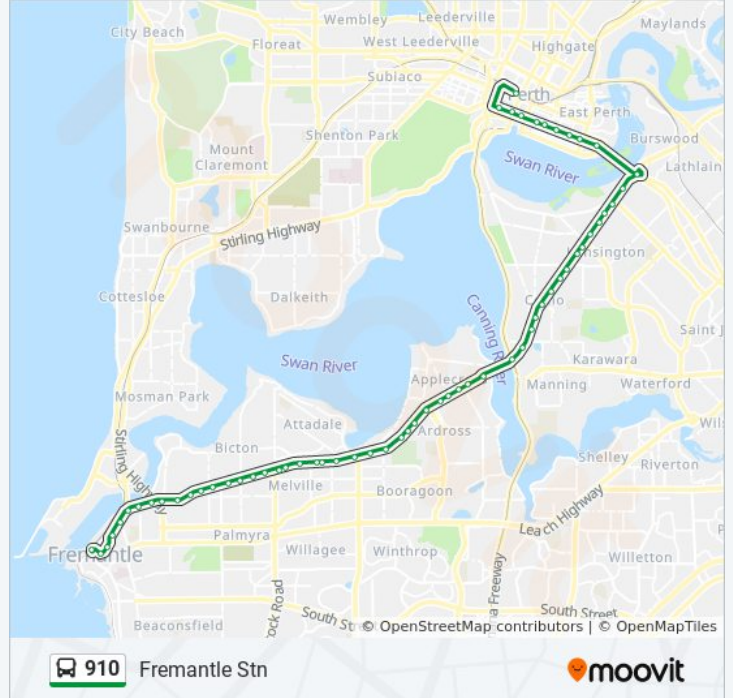

Direction: Fremantle Stn

62 stops

[VIEW LINE SCHEDULE](#)

- Perth Busport
- Milligan St After Murray St
- St Georges Tce After Milligan St
- St Georges Tce Before William St Eastbound
- St Georges Tce After William St Eastbound
- St Georges Tce Before Irwin St Eastbound
- St Georges Tce Before Victoria Av Eastbound
- Adelaide Tce Before Hill St
- Adelaide Tce Before Bennett St
- Adelaide Tce Before Plain St
- Adelaide Tce, Westend Causeway Eastbound
- Causeway Bus Stn
- Canning Hwy Before Gloucester St
- Canning Hwy Before Gwentyfred Rd
- Canning Hwy After Way Rd
- Canning Hwy Before Brandon St
- Canning Hwy Before Collins St
- Canning Hwy After Douglas Av
- Canning Hwy Before Renwick St
- Canning Hwy Before Birdwood Av
- Canning Hwy Before Monash Av
- Canning Hwy Before Preston St

Canning Hwy Before Tuckfield St
 Queen Victoria St - Fremantle Traffic Bridge
 Queen Victoria St Before James St
 Queen Victoria St After James St
 Adelaide St After Parry St
 Queen St After Adelaide St
 Fremantle Stn