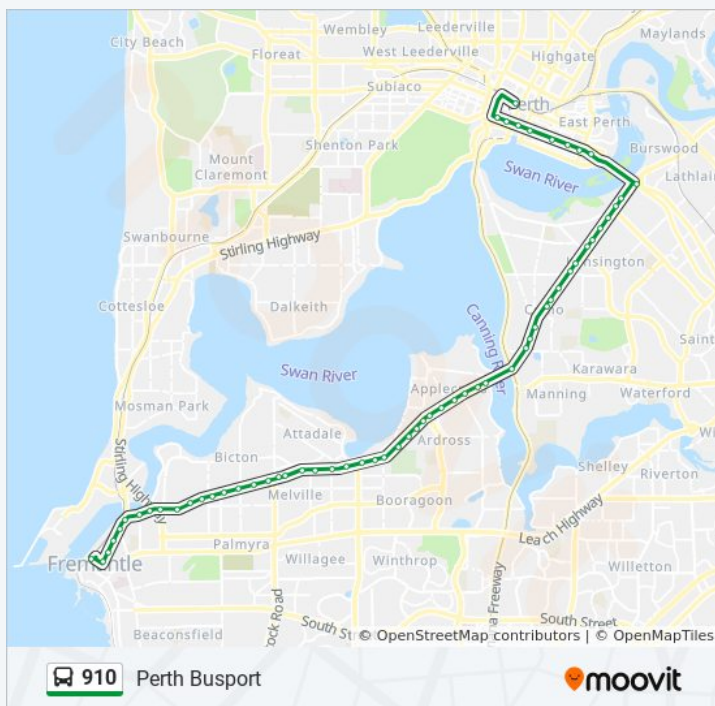

Canning Hwy Before Tuckfield St
Queen Victoria St - Fremantle Traffic Bridge
Queen Victoria St Before James St
Queen Victoria St After James St
Adelaide St After Parry St
Queen St After Adelaide St
Fremantle Stn

Direction: Perth Busport

63 stops

[VIEW LINE SCHEDULE](#)

Fremantle Stn
Adelaide St After Queen St
Adelaide St Before Parry St
Queen Victoria St After Parry St
Queen Victoria St Before Burt St
Queen Victoria St - Fremantle Traffic Bridge
Canning Hwy Before East St
Canning Hwy Before Stirling Hwy
Canning Hwy Before Preston Point Rd
Canning Hwy After Alexandra Rd
Canning Hwy After Windsor Rd
Canning Hwy After Stratford St
Canning Hwy Before Westbury Cr
Canning Hwy Before Yeovil St
Canning Hwy Before Point Walter Rd
Canning Hwy After Harris St
Canning Hwy Before Waddell Rd
Canning Hwy Before Moreing Rd
Canning Hwy Before Prinsep Rd
Canning Hwy After Preston Point Rd
Canning Hwy After Redcourt Rd
Canning Hwy After Ince Rd

910 bus Time Schedule

Perth Busport Route Timetable:

Sunday	6:45 AM - 10:54 PM
Monday	6:45 AM - 10:54 PM
Tuesday	4:46 AM - 11:37 PM
Wednesday	4:46 AM - 11:37 PM
Thursday	4:46 AM - 11:37 PM
Friday	6:45 AM - 10:54 PM
Saturday	5:22 AM - 11:35 PM

910 bus Info

Direction: Perth Busport

Stops: 63

Trip Duration: 59 min

Line Summary: