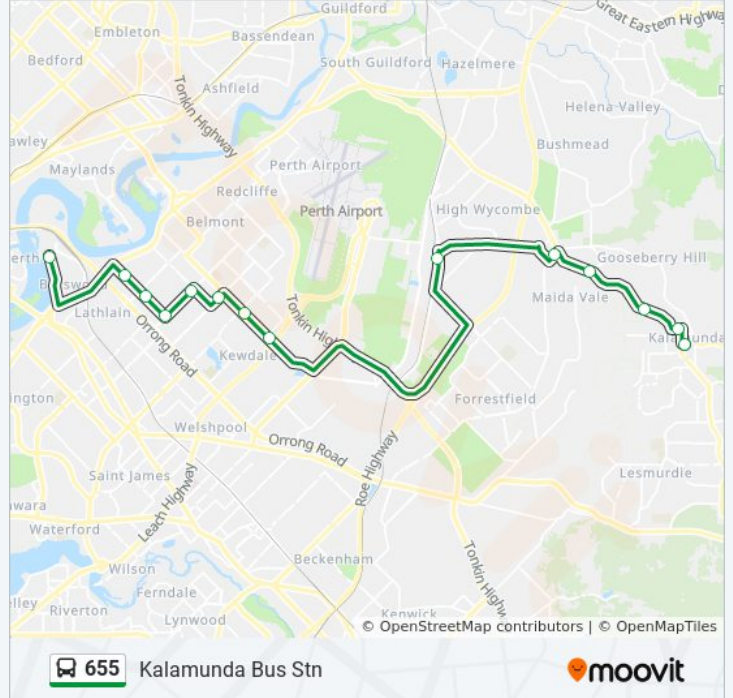

14 stops

[VIEW LINE SCHEDULE](#)

- Perth Stadium Bus Stn
- Kooyong Rd After Newey St
- Kooyong Rd Before Gerring Ct
- Kooyong Rd Before Alexander Rd
- Alexander Rd Before Hutchison St
- Wright St - Belmont Forum Shopping Ctr
- Abernethy Rd After Gabriel St
- Abernethy Rd After Kew St
- High Wycombe Stn
- Hawtin Rd Before Kalamunda Rd
- Kalamunda Rd After Scenic Dr
- Kalamunda Rd After Davies Cr
- Kalamunda Rd Before Canning Rd
- Kalamunda Bus Stn

655 bus Info

Direction: Kalamunda Bus Stn

Stops: 14

Trip Duration: 40 min

Line Summary:

Direction: Perth Stadium Bus Stn

14 stops

[VIEW LINE SCHEDULE](#)