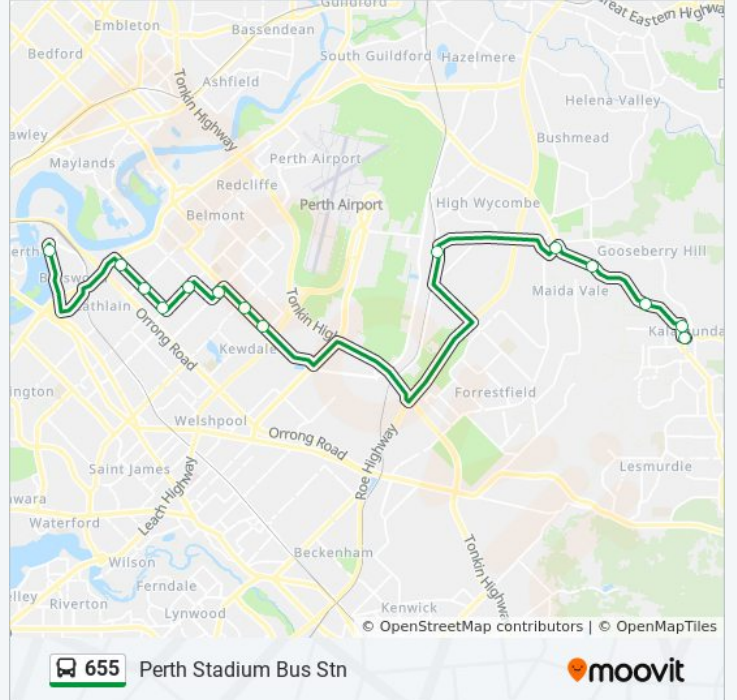

14 stops

[VIEW LINE SCHEDULE](#)

- Perth Stadium Bus Stn
- Kooyong Rd After Newey St
- Kooyong Rd Before Gerring Ct
- Kooyong Rd Before Alexander Rd
- Alexander Rd Before Hutchison St
- Wright St - Belmont Forum Shopping Ctr
- Abernethy Rd After Gabriel St
- Abernethy Rd After Kew St
- High Wycombe Stn
- Hawtin Rd Before Kalamunda Rd
- Kalamunda Rd After Scenic Dr
- Kalamunda Rd After Davies Cr
- Kalamunda Rd Before Canning Rd
- Kalamunda Bus Stn

655 bus Info

Direction: Kalamunda Bus Stn

Stops: 14

Trip Duration: 40 min

Line Summary:

Direction: Perth Stadium Bus Stn

14 stops

[VIEW LINE SCHEDULE](#)

655 bus Time Schedule

Perth Stadium Bus Stn Route Timetable:

Sunday	Not Operational
Monday	Not Operational
Tuesday	Not Operational
Wednesday	Not Operational
Thursday	Not Operational
Friday	1:40 PM - 3:35 PM
Saturday	Not Operational

655 bus Info

Direction: Perth Stadium Bus Stn

Stops: 14

Trip Duration: 40 min

Line Summary:

655 bus time schedules and route maps are available in an offline PDF at moovitapp.com. Use the [Moovit App](#) to see live bus times, train schedule or subway schedule, and step-by-step directions for all public transit in Perth.