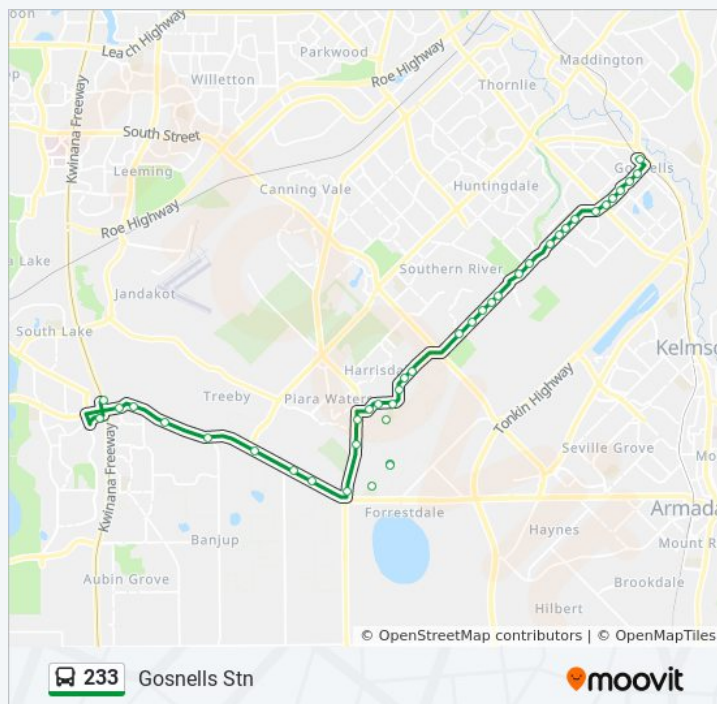

Dorothy St After Corfield St

Dorothy St Before Lewin Ct

Dorothy St After Keston Pl

Dorothy St After Eudoria St

Dorothy St After Terence St

Gosnells Stn

Stops: 39

Trip Duration: 38 min

Line Summary:

Direction: Lumen Christi College

233 bus Time Schedule

40 stops

[VIEW LINE SCHEDULE](#)

- Cockburn Central Stn
- Gateways Access Rd Cockburn Gateway Shop Ctr
- Beeliar Dr Before Freshwater Dr
- Armadale Rd Before Verde Dr
- Armadale Rd Before Ghostgum Av
- Armadale Rd Before Liddelow Rd
- Armadale Rd After Warton Rd
- Armadale Rd After Wright Rd
- Armadale Rd After Rossiter Av
- Nicholson Rd After Armadale Rd
- Nicholson Rd After Piara Dr
- Nicholson Rd After Exchange Av
- Yellowwood Av Harrisdale Shop Ctr
- Gracefield Bvd Before Oakbella Pde
- Gracefield Bvd After Nicklup St
- Gracefield Bvd After Hamelin Loop
- Gracefield Bvd After Silvershot Av
- Gracefield Bvd After Argo Wy
- Southern River Rd Before Aldenham Dr
- Southern River Rd After Streamside St
- Southern River Rd After Clearwater Dr
- Southern River Rd Before Halcyon Loop
- Southern River Rd After Halcyon Loop
- Southern River Rd Before Gay St
- Southern River Rd After Gay St
- Southern River Rd Before Chamberlain St
- Southern River Rd After Chamberlain St
- Southern River Rd Before Ashburton Dr
- Southern River Rd Southern River College
- Southern River Rd Before Stennett St
- Dorothy St After Corfield St