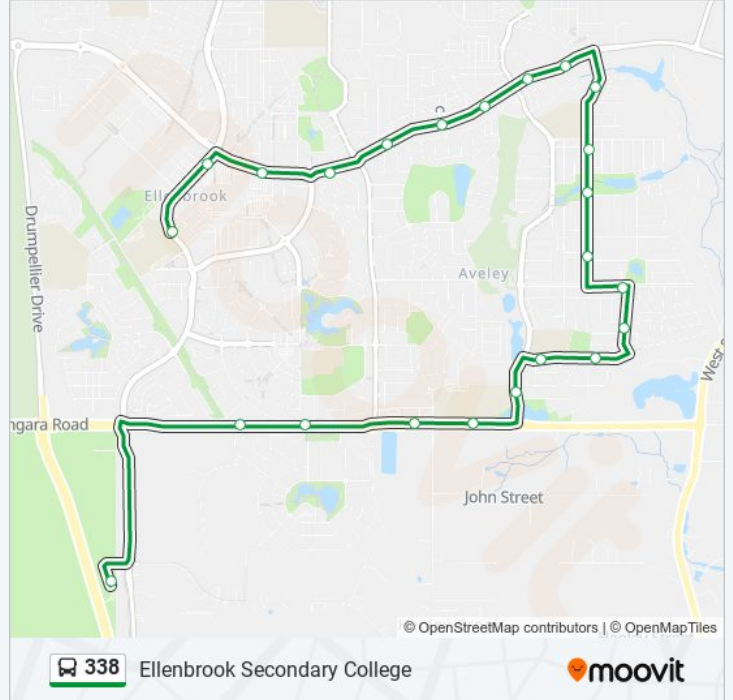

Turkich Pde After Edingley St

Turkich Pde After Carenza Link

Rivington Ent After Flaxen St

Windermere Bvd After Rivington Ent

Hancock Av Before Drift Lane

Hancock Av After Aqualate Av

Hancock Av After Bomere CH

Sunday	Not Operational
Monday	08:10
Tuesday	08:10
Wednesday	08:10
Thursday	08:10
Friday	08:10
Saturday	Not Operational

338 bus Info

Direction: Ellenbrook Secondary College

Stops: 23

Trip Duration: 25 min

Line Summary:

Millhouse Rd After Henley Brook Av
 The Promenade Before Pinaster Pde
 The Promenade After Killara Av
 Main St After the Promenade
 Main St Before Tome Wy

Direction: Henley Brook Bus Stn

23 stops

[VIEW LINE SCHEDULE](#)

338 bus Info

Direction: Henley Brook Bus Stn

Stops: 23

Trip Duration: 18 min

Line Summary:

Gnangara Rd After Rookwood St

Gnangara Rd Before Henley Brook Av

Gnangara Rd After Deloraine Wy