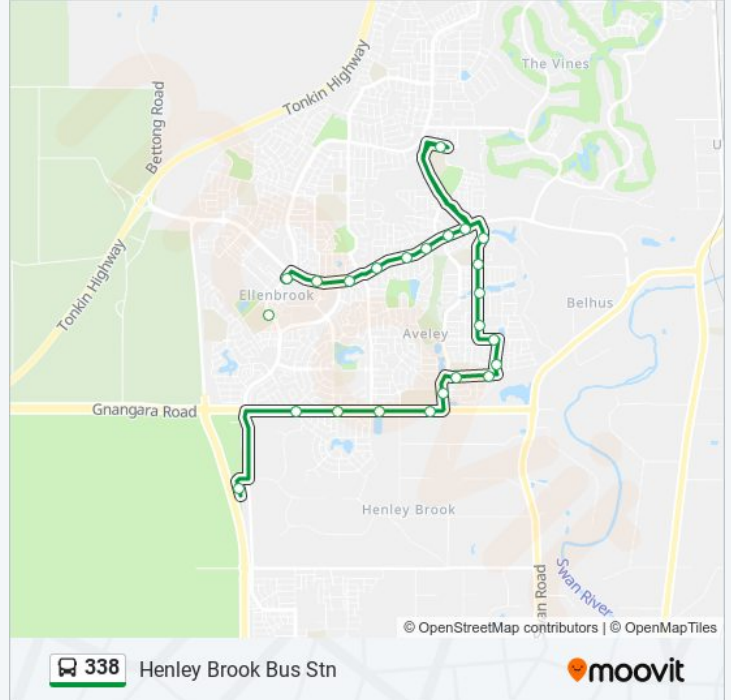

Turkich Pde After Edingley St

Turkich Pde After Carenza Link

Rivington Ent After Flaxen St

Windermere Bvd After Rivington Ent

Hancock Av Before Drift Lane

Hancock Av After Aqualate Av

Hancock Av After Bomere CH

Millhouse Rd After Henley Brook Av
 The Promenade Before Pinaster Pde
 The Promenade After Killara Av
 Main St After the Promenade
 Main St Before Tome Wy

Direction: Henley Brook Bus Stn

23 stops

[VIEW LINE SCHEDULE](#)

338 bus Info

Direction: Henley Brook Bus Stn

Stops: 23

Trip Duration: 18 min

Line Summary:

Gnangara Rd After Rookwood St

Gnangara Rd Before Henley Brook Av

Gnangara Rd After Deloraine Wy

Gnangara Rd After Losino Bvd

Henley Brook Bus Stn

338 bus time schedules and route maps are available in an offline PDF at moovitapp.com. Use the [Moovit App](#) to see live bus times, train schedule or subway schedule, and step-by-step directions for all public transit in Perth.