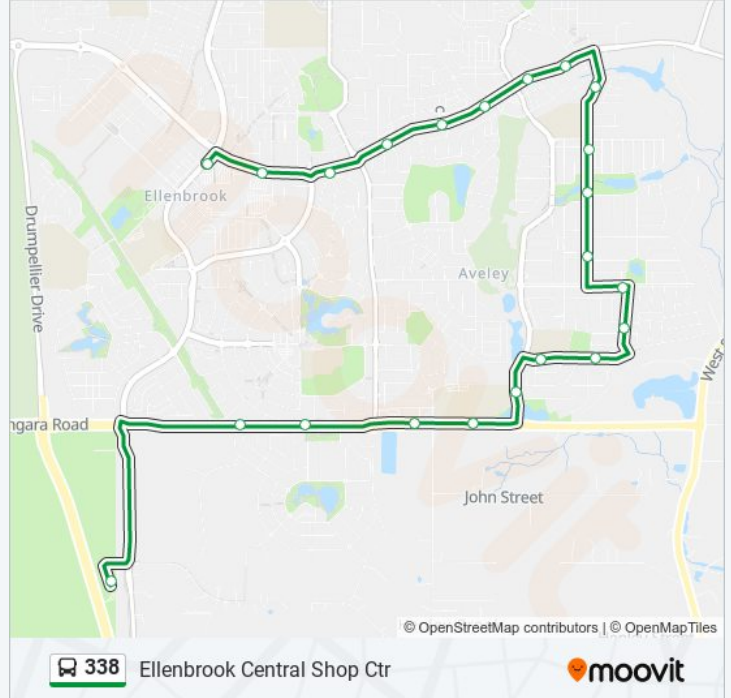

338 bus Info

Direction: Ellenbrook Central Shop Ctr

Stops: 23

Trip Duration: 18 min

Line Summary:

The Promenade After Killara Av

Main St After the Promenade

Direction: Ellenbrook Secondary College

23 stops

[VIEW LINE SCHEDULE](#)

Henley Brook Bus Stn

Gngara Rd Before Losino Bvd

Gngara Rd Before Henley Brook Av

Gngara Rd After Henley Brook Av

Gngara Rd After Neary Bvd

Egerton Dr After Wexcombe Wy

Turkich Pde After Edingley St

Turkich Pde After Carenza Link

Rivington Ent After Flaxen St

Windermere Bvd After Rivington Ent

Hancock Av Before Drift Lane

Hancock Av After Aqualate Av

Hancock Av After Bomere CH

338 bus Info

Direction: Henley Brook Bus Stn

Stops: 23

Trip Duration: 18 min

Line Summary:

Gnangara Rd After Rookwood St

Gnangara Rd Before Henley Brook Av

Gnangara Rd After Deloraine Wy