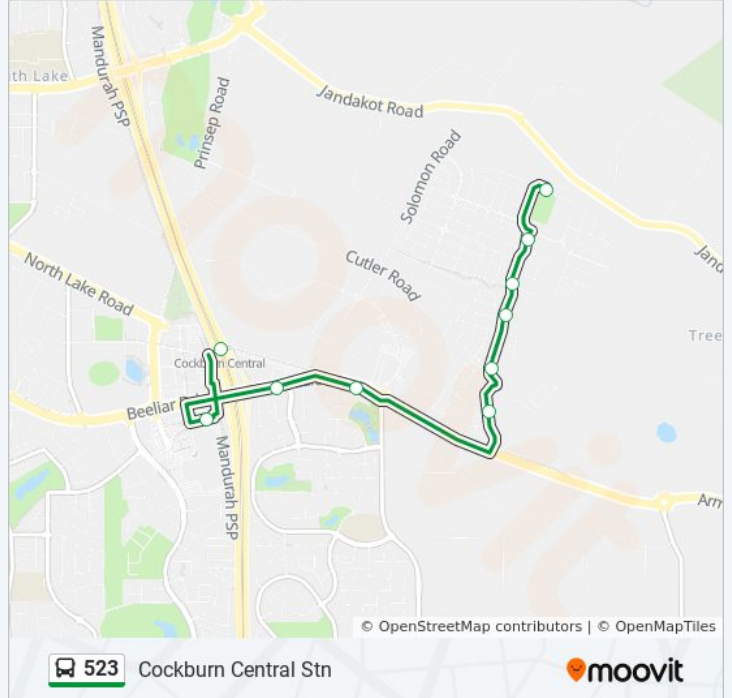

## Direction: Cockburn Central Stn

11 stops

[VIEW LINE SCHEDULE](#)

Mason Rd Piara Waters Shs  
Sapphire Dr Before Clementine Bvd  
Clementine Bvd After Torwood Av  
Clementine Bvd Before Amethyst St  
Clementine Bvd After Wintergreen Cr  
Clementine Bvd After Elderflower St  
Ghostgum Av Before Cedarleaf Ent  
Armadale Rd After Tapper Rd  
Beeliar Dr After Freshwater Dr  
Gateways Access Rd Cockburn Gateway Shop Ctr  
Cockburn Central Stn

## 523 bus Info

**Direction:** Cockburn Central Stn

**Stops:** 11

**Trip Duration:** 12 min

**Line Summary:**

**Direction: Piara Waters Senior High School**

12 stops

[VIEW LINE SCHEDULE](#)

- Cockburn Central Stn
- Gateways Access Rd Cockburn Gateway Shop Ctr
- Beeliar Dr Before Freshwater Dr
- Armadale Rd Before Verde Dr
- Armadale Rd Before Ghostgum Av
- Ghostgum Av After Cedarleaf Ent
- Clementine Bvd After Elderflower St
- Clementine Bvd After Caraway St
- Clementine Bvd After Amethyst St
- Clementine Bvd After Mudstone Rd
- Sapphire Dr Before Clementine Bvd
- Mason Rd Piara Waters Shs

**523 bus Info**

**Direction:** Piara Waters Senior High School

**Stops:** 12

**Trip Duration:** 21 min

**Line Summary:**

 [523 bus Line Map](#)

**523 bus Time Schedule**

Treeby Route Timetable: