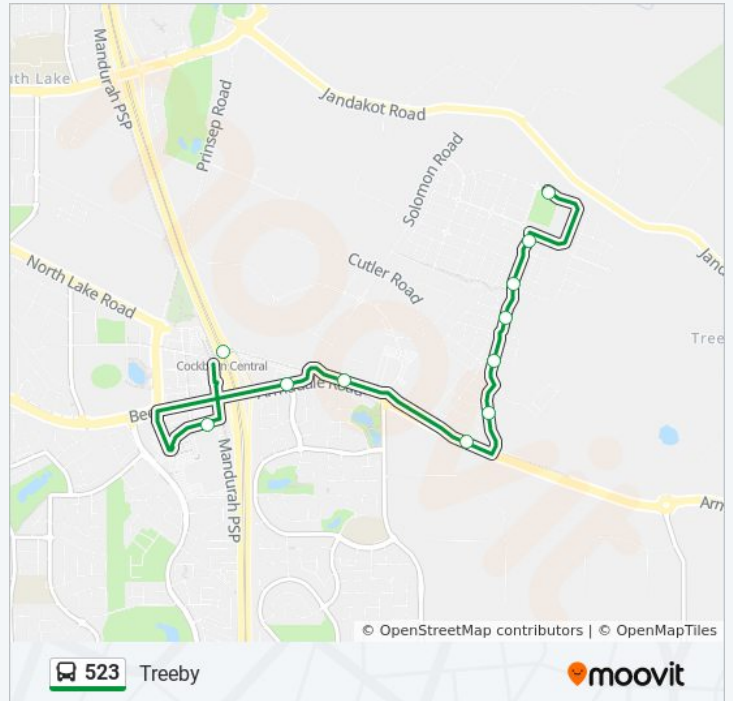

### 523 bus Info

**Direction:** Treeby

**Stops:** 11

**Trip Duration:** 14 min

**Line Summary:**

523 bus time schedules and route maps are available in an offline PDF at [moovitapp.com](https://moovitapp.com). Use the [Moovit App](#) to see live bus times, train schedule or subway schedule, and step-by-step directions for all public transit in Perth.