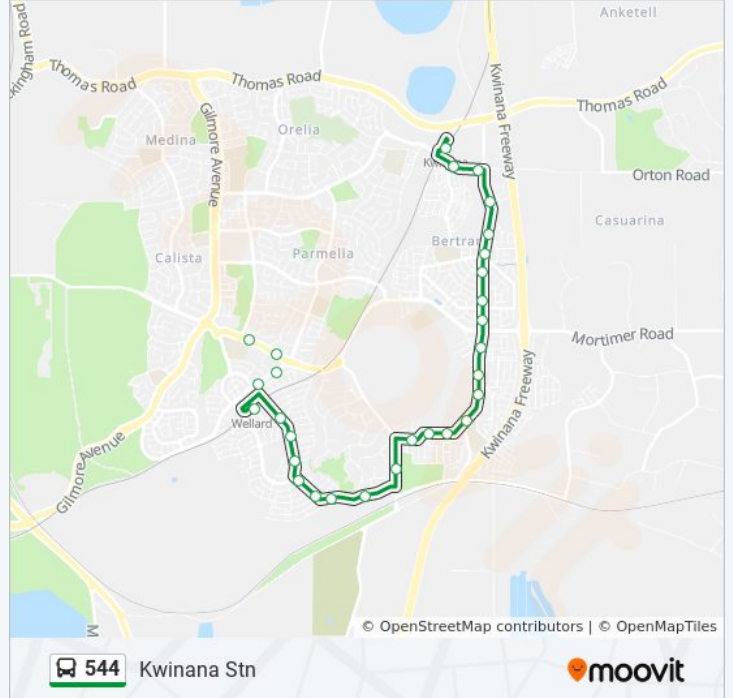

## Direction: Kwinana Stn

29 stops

[VIEW LINE SCHEDULE](#)

Wellard Rd After Meares Av  
Wellard Rd Before Parmelia Av  
Runnymede Gte Before Cliveden Av  
Runnymede Gte Before Lambeth Cir  
Wellard Stn  
Lambeth Cir After Blackmore Wy  
Lambeth Cir Before Beauchamp Loop  
Lambeth Cir Before Kersey Path  
Leda Bvd Before Westhall St  
Leda Bvd Before Appleby St  
Leda Bvd Before Furness Loop  
Leda Bvd After Blacksmith Dr  
Wellard Rd After Leda Bvd  
Cavendish Bvd Before Huntington Av  
Irasburg Pde Before Frankfort Way  
Irasburg Pde After Fairhaven Bvd  
Johnson Rd Before Breccia Pde  
Johnson Rd Before Gemstone Pde  
Johnson Rd After Gemstone Pde  
Johnson Rd After Lattuga Dr  
Johnson Rd After Bertram Rd  
Johnson Rd After Centennial Av

## 544 bus Info

**Direction:** Kwinana Stn

**Stops:** 29

**Trip Duration:** 19 min

**Line Summary:**

Johnson Rd After Naploeon Wy

Johnson Rd After Ascot Pwy

Johnson Rd After Dilabert Wy

Johnson Rd Before Brixton Gte

Sulphur Rd After Johnson Rd

Sulphur Rd Befoer Price Parkway

Kwinana Stn

**Direction: Wellard Stn**

26 stops

[VIEW LINE SCHEDULE](#)

Kwinana Stn

**544 bus Info**

**Direction:** Wellard Stn

**Stops:** 26

**Trip Duration:** 17 min

**Line Summary:**

Leda Bvd Before Blacksmith Dr

Leda Bvd After Furness Loop

Leda Bvd After Appleby St