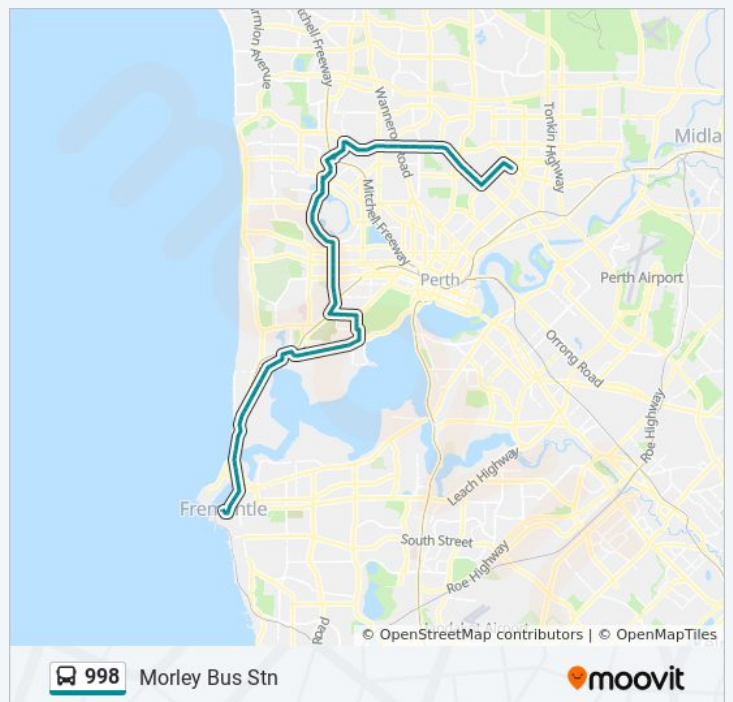

**Direction: Morley Bus Stn**

80 stops

[VIEW LINE SCHEDULE](#)

Fremantle Stn  
 Adelaide St After Queen St  
 Queen Victoria St After Parry St  
 Queen Victoria St Before Burt St  
 Queen Victoria St - Fremantle Traffic Bridge  
 Queen Victoria St Before Swan St  
 Queen Victoria St After Harvest Rd  
 Stirling Hwy After Queen Victoria St  
 North Fremantle Stn  
 Stirling Hwy Before Stone St  
 Stirling Hwy Before Coventry Pde  
 Stirling Hwy Before Vlamingh Pde  
 Stirling Hwy After Wellington St  
 Victoria Street Stn  
 Stirling Hwy After St Leonards St  
 Stirling Hwy After Stuart St  
 Stirling Hwy Before Johnston St  
 Stirling Hwy Before Keane St  
 Stirling Hwy After Leake St  
 Stirling Hwy After Vera St  
 Stirling Hwy After Napier St  
 Stirling Hwy After Boreham St  
 Stirling Hwy After Wilson St

**998 bus Time Schedule**

Morley Bus Stn Route Timetable:

Sunday	5:33 PM - 6:03 PM
Monday	5:33 PM - 6:03 PM
Tuesday	3:26 PM - 4:50 PM
Wednesday	3:26 PM - 4:50 PM
Thursday	3:26 PM - 4:50 PM
Friday	5:33 PM - 6:03 PM
Saturday	5:00 PM - 6:18 PM

**998 bus Info**

**Direction:** Morley Bus Stn

**Stops:** 80

**Trip Duration:** 78 min

**Line Summary:**

Stirling Hwy After Prospect St

Stirling Hwy Before Dean St

Stirling Rd After St Quentin Av