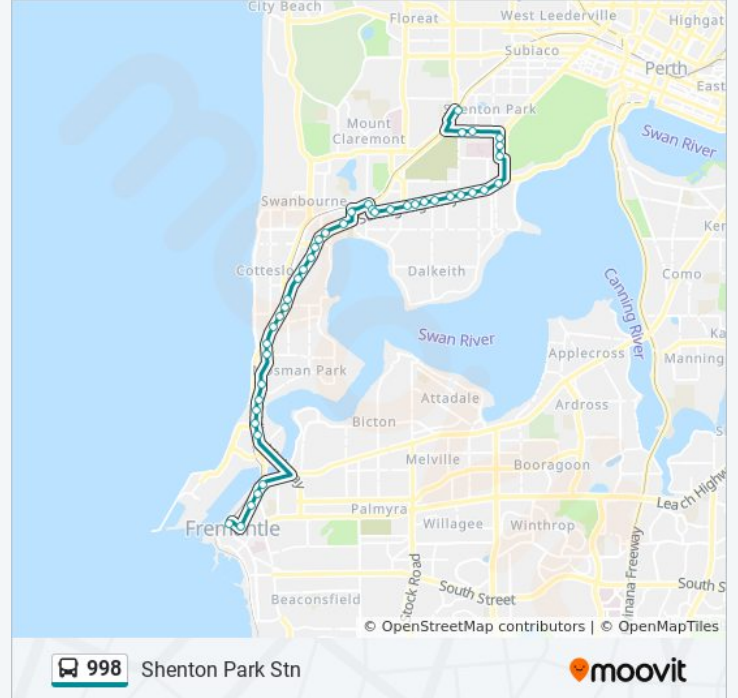

**998 bus Info**

**Direction:** Shenton Park Stn

**Stops:** 45

**Trip Duration:** 31 min

**Line Summary:**

Stirling Hwy After Wellington St

Victoria Street Stn

Stirling Hwy After St Leonards St

Stirling Hwy Before Ord St

Stirling Hwy Before Weld St

Stirling Hwy Before Martin Av

Stirling Hwy Before Boronia Av

Stirling Hwy After Smyth Rd

Stirling Hwy After Portland St

Stirling Hwy After Clifton St

Stirling Hwy Opposite University Of Wa

## Direction: Stirling Stn

62 stops

[VIEW LINE SCHEDULE](#)

Fremantle Stn  
Adelaide St After Queen St  
Queen Victoria St After Parry St  
Queen Victoria St Before Burt St  
Queen Victoria St - Fremantle Traffic Bridge  
Queen Victoria St Before Swan St  
Queen Victoria St After Harvest Rd  
Stirling Hwy After Queen Victoria St  
North Fremantle Stn  
Stirling Hwy Before Stone St  
Stirling Hwy Before Coventry Pde  
Stirling Hwy Before Vlamingh Pde  
Stirling Hwy After Wellington St  
Victoria Street Stn  
Stirling Hwy After St Leonards St  
Stirling Hwy After Stuart St  
Stirling Hwy Before Johnston St  
Stirling Hwy Before Keane St  
Stirling Hwy After Leake St  
Stirling Hwy After Vera St  
Stirling Hwy After Napier St  
Stirling Hwy After Boreham St  
Stirling Hwy After Wilson St  
Stirling Hwy After Prospect St  
Stirling Hwy Before Dean St  
Stirling Rd After St Quentin Av  
Claremont Stn  
Leura Av After Gugeri St  
Stirling Hwy Before Mary St