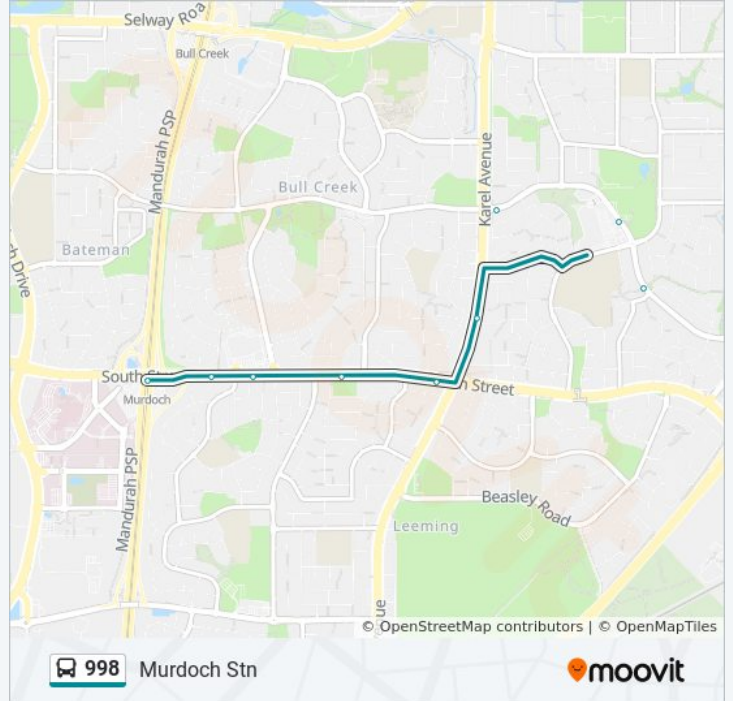

### Direction: Murdoch Stn

7 stops

[VIEW LINE SCHEDULE](#)

Pinetree Gully Rd Willetton Shs Stand 1

Karel Av After Bernera Dr

South St After Karel Av

South St Before Findlay Rd

South St Before Calley Dr

South St After Calley Dr

Murdoch Stn

**998 bus Info**

**Direction:** Murdoch Stn

**Stops:** 7

**Trip Duration:** 11 min

**Line Summary:**

**Direction: Shenton Park Stn**

45 stops

[VIEW LINE SCHEDULE](#)

Fremantle Stn

Adelaide St After Queen St

Queen Victoria St After Parry St

Queen Victoria St Before Burt St

Queen Victoria St - Fremantle Traffic Bridge

Queen Victoria St Before Swan St

Queen Victoria St After Harvest Rd

Stirling Hwy After Queen Victoria St

North Fremantle Stn

Stirling Hwy Before Stone St

Stirling Hwy Before Coventry Pde

Stirling Hwy Before Vlamingh Pde

**998 bus Time Schedule**