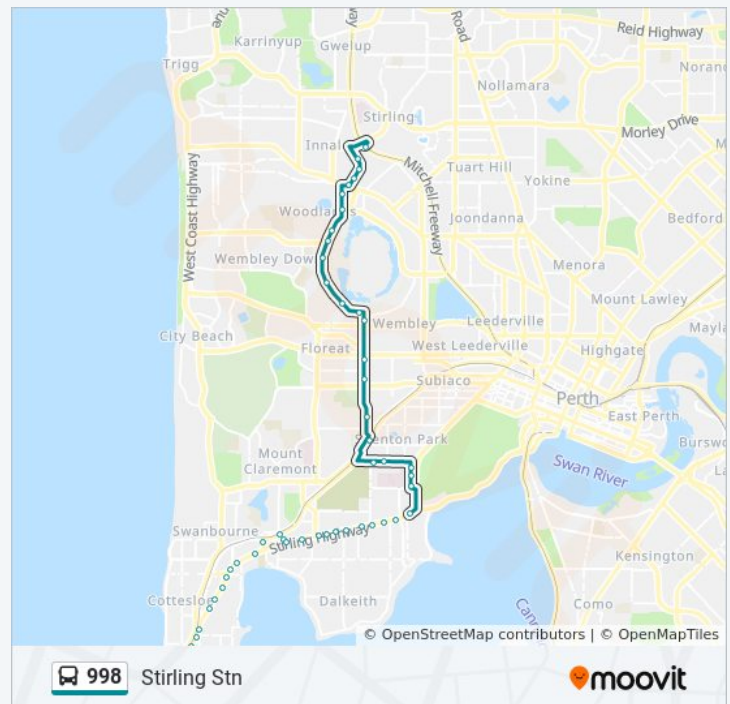

## Direction: Stirling Stn

62 stops

[VIEW LINE SCHEDULE](#)

Fremantle Stn  
Adelaide St After Queen St  
Queen Victoria St After Parry St  
Queen Victoria St Before Burt St  
Queen Victoria St - Fremantle Traffic Bridge  
Queen Victoria St Before Swan St  
Queen Victoria St After Harvest Rd  
Stirling Hwy After Queen Victoria St  
North Fremantle Stn  
Stirling Hwy Before Stone St  
Stirling Hwy Before Coventry Pde  
Stirling Hwy Before Vlamingh Pde  
Stirling Hwy After Wellington St  
Victoria Street Stn  
Stirling Hwy After St Leonards St  
Stirling Hwy After Stuart St  
Stirling Hwy Before Johnston St  
Stirling Hwy Before Keane St  
Stirling Hwy After Leake St  
Stirling Hwy After Vera St  
Stirling Hwy After Napier St  
Stirling Hwy After Boreham St  
Stirling Hwy After Wilson St  
Stirling Hwy After Prospect St  
Stirling Hwy Before Dean St  
Stirling Rd After St Quentin Av  
Claremont Stn  
Leura Av After Gugeri St  
Stirling Hwy Before Mary St

## 998 bus Info

**Direction:** Stirling Stn

**Stops:** 62

**Trip Duration:** 47 min

**Line Summary:**

Stirling Hwy Before Walter St

Stirling Hwy Before Loftus St

Stirling Hwy Before Ord St