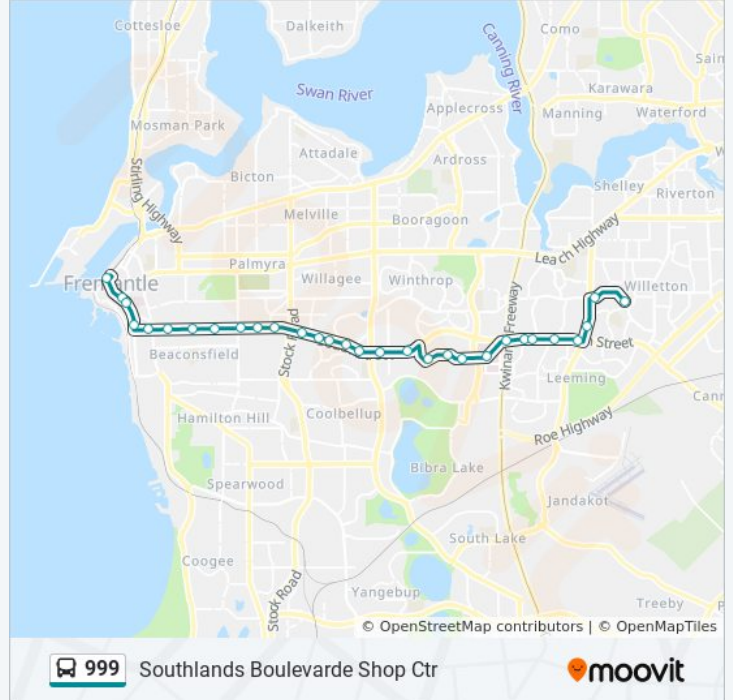

### 999 bus Info

**Direction:** Southlands Boulevard Shop Ctr

**Stops:** 32

**Trip Duration:** 37 min

**Line Summary:**

South St Before Gilbertson Rd  
 South St After Windelya Rd  
 Discovery Way Murdoch University  
 Discovery Way - Amenities Building  
 Discovery Way After Nyarrie Dr  
 Barry Marshall Pde Fiona Stanley Hospital  
 Murdoch Stn  
 South St After Kwinana Fwy  
 South St After Calley Dr  
 South St After Findlay Rd  
 South St Before Karel Av  
 Karel Av Before Hurley Wy  
 Burrendah Bvd After Karel Av  
 Burrendah Bvd Before Pinetree Gully Rd

**Direction: Stirling Stn**

98 stops

[VIEW LINE SCHEDULE](#)

Fremantle Stn  
 South Tce After Market St  
 South Tce - Fremantle Markets  
 South Tce - Fremantle Hospital  
 South Tce Before Price St  
 South St After Lilly St  
 South St Before Edmund St  
 South St After Lewington St  
 South St After Stokes St  
 South St Before Victor St  
 South St After Hines Rd  
 South St After Stockdale Rd  
 South St After Yarrick St  
 South St After Ladner St  
 South St After Plane Tree Gr