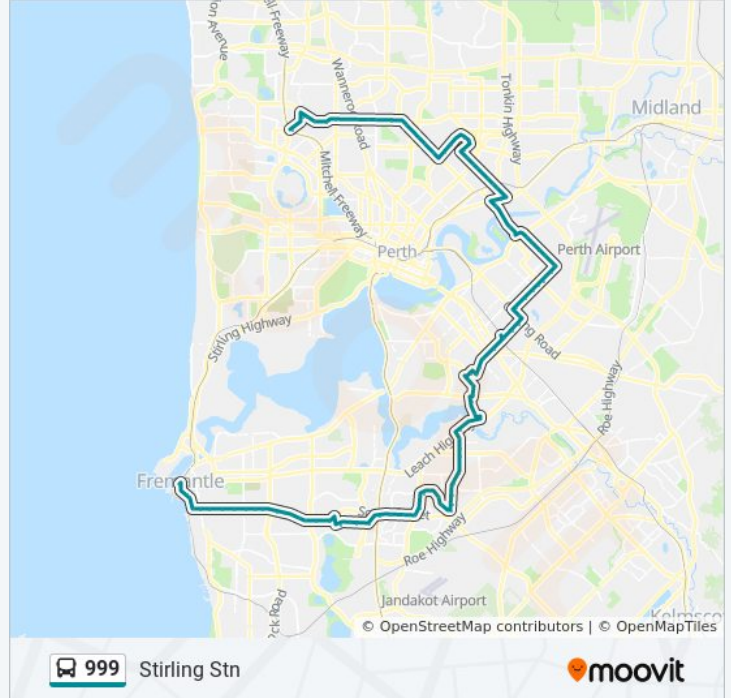

South St After Petterson Av
South St Before North Lake Rd
South St After North Lake Rd
South St Before Gilbertson Rd
South St After Windelya Rd
Discovery Way Murdoch University
Discovery Way - Amenities Building
Discovery Way After Nyarrie Dr
Barry Marshall Pde Fiona Stanley Hospital
Murdoch Stn
South St After Kwinana Fwy
South St After Calley Dr
South St After Findlay Rd
South St Before Karel Av
Karel Av Before Hurley Wy
Burrendah Bvd After Karel Av
Burrendah Bvd Before Pinetree Gully Rd
Burrendah Bvd Before Corsair Dr
Burrendah Bvd Before Vahland Av
Vahland Av After Burrendah Bvd
Vahland Av Before Panamuna Dr
Vahland Av After Silvertop Tce
Vahland Av After Apsley Rd
Vahland Av After Swanson St
Vahland Av After Betula St
Vahland Av Before Tribute St
Leach Hwy After Barbican St
Centenary Av After Leach Hwy
Centenary Av Before Manning Rd
Lawson St After Farnham St
Hayman Rd After Marquis St
Curtin University Bus Stn
Adie Ct Swan Cottage Homes