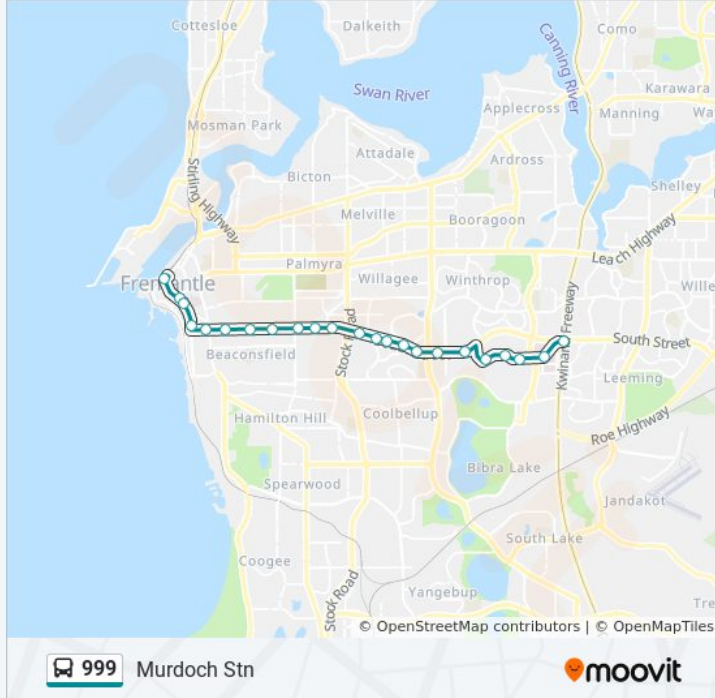

Discovery Way Murdoch University

Discovery Way - Amenities Building

Discovery Way After Nyarrie Dr

Barry Marshall Pde Fiona Stanley Hospital

Murdoch Stn

Direction: Southlands Boulevard Shop Ctr

32 stops

[VIEW LINE SCHEDULE](#)

Fremantle Stn

South Tce After Market St

South Tce - Fremantle Markets

South Tce - Fremantle Hospital

South Tce Before Price St

South St After Lilly St

South St Before Edmund St

South St After Lewington St

South St After Stokes St

South St Before Victor St

South St After Hines Rd

South St After Stockdale Rd

South St After Yarrick St

South St After Ladner St

South St After Plane Tree Gr

South St After Petterson Av

South St Before North Lake Rd

South St After North Lake Rd

999 bus Time Schedule

Southlands Boulevard Shop Ctr Route Timetable:

Sunday	9:03 AM - 5:31 PM
Monday	9:03 AM - 5:31 PM
Tuesday	Not Operational
Wednesday	Not Operational
Thursday	Not Operational
Friday	9:03 AM - 5:31 PM
Saturday	4:58 PM - 5:58 PM

999 bus Info

Direction: Southlands Boulevard Shop Ctr

Stops: 32

Trip Duration: 37 min

Line Summary: