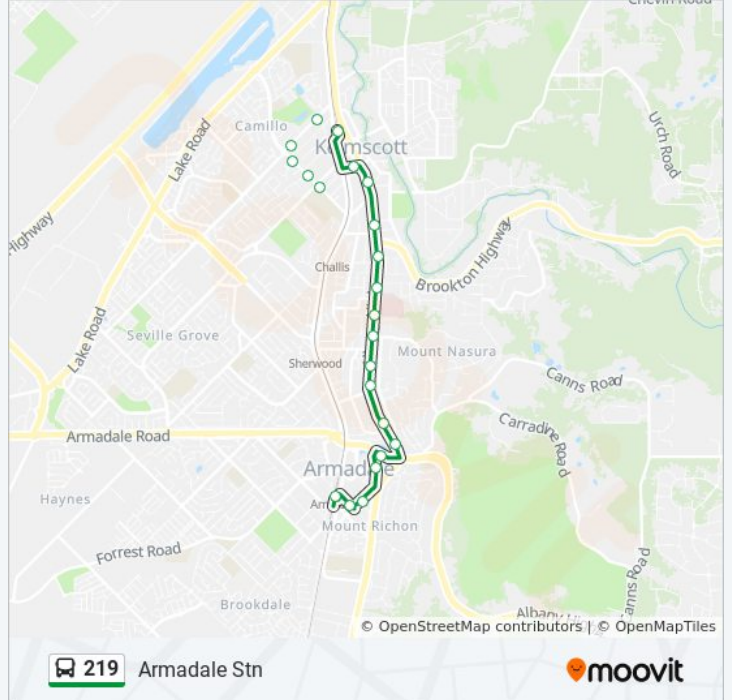

219

Armadale Stn - Kelmscott Stn

Get The App

The 219 bus line (Armadale Stn - Kelmscott Stn) has 2 routes. For regular weekdays, their operation hours are:
 (1) Armadale Stn: 8:48 AM - 3:00 PM(2) Kelmscott Stn: 8:29 AM - 2:29 PM
 Use the Moovit App to find the closest 219 bus station near you and find out when is the next 219 bus arriving.

Direction: Armadale Stn

19 stops

[VIEW LINE SCHEDULE](#)

- Cammillo Rd Kelmscott Snr High Sch
- Kelmscott Stn
- Davis Rd Before Albany Hwy
- Albany Hwy Before Church St
- Albany Hwy After Rundle St
- Albany Hwy Before Lefroy Rd
- Albany Hwy After Ecko Rd
- Hospital Rd Armadale Health Service
- Albany Hwy Armadale Kelmscott Hospital
- Albany Hwy Before Carawatha Av
- Albany Hwy After Caroline St
- Albany Hwy Before Clarence Rd
- Albany Hwy After Brian St
- Albany Hwy Before Derry Av
- Armadale Rd Before Church Av
- Church Av After Jull St
- Church Av After Third Av
- Fourth Rd After Church Av
- Armadale Stn

219 bus Info

Direction: Armadale Stn

Stops: 19

Trip Duration: 18 min

Line Summary:

Direction: Kelmscott Stn

18 stops

[VIEW LINE SCHEDULE](#)

- Armadale Stn
- Fourth Rd - Armadale City Shop Cntr
- Church Av After Thomas St
- Church Av After Prospect Rd
- Armadale Rd After Church Av
- Albany Hwy After Armadale Rd
- Albany Hwy After Frys L
- Albany Hwy After Clarence Rd
- Albany Hwy After Rogers L
- Albany Hwy After Galliers Av
- Albany Hwy Armadale Kelmscott Hospital
- Hospital Rd Armadale Health Service
- Albany Hwy After Lilian Av
- Albany Hwy After Valentine Rd
- Albany Hwy After Foster Rd
- Albany Hwy After Church St
- Davis Rd After Albany Hwy
- Kelmscott Stn