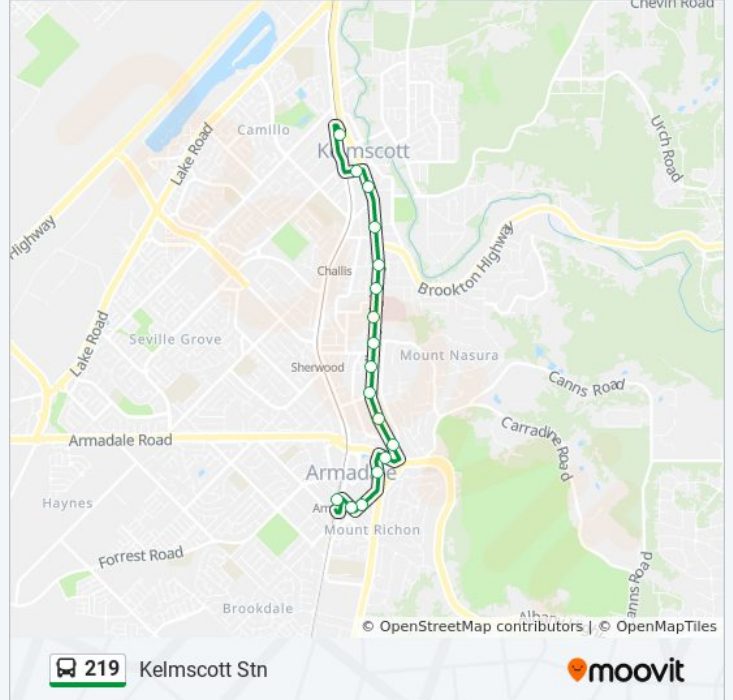

Direction: Armadale Stn

19 stops

[VIEW LINE SCHEDULE](#)

- Cammillo Rd Kelmscott Snr High Sch
- Kelmscott Stn
- Davis Rd Before Albany Hwy
- Albany Hwy Before Church St
- Albany Hwy After Rundle St
- Albany Hwy Before Lefroy Rd
- Albany Hwy After Ecko Rd
- Hospital Rd Armadale Health Service
- Albany Hwy Armadale Kelmscott Hospital
- Albany Hwy Before Carawatha Av
- Albany Hwy After Caroline St
- Albany Hwy Before Clarence Rd
- Albany Hwy After Brian St
- Albany Hwy Before Derry Av
- Armadale Rd Before Church Av
- Church Av After Jull St
- Church Av After Third Av
- Fourth Rd After Church Av
- Armadale Stn

219 bus Info

Direction: Armadale Stn

Stops: 19

Trip Duration: 18 min

Line Summary:

Direction: Kelmscott Stn

18 stops

[VIEW LINE SCHEDULE](#)

- Armadale Stn
- Fourth Rd - Armadale City Shop Cntr
- Church Av After Thomas St
- Church Av After Prospect Rd
- Armadale Rd After Church Av
- Albany Hwy After Armadale Rd
- Albany Hwy After Frys L
- Albany Hwy After Clarence Rd
- Albany Hwy After Rogers L
- Albany Hwy After Galliers Av
- Albany Hwy Armadale Kelmscott Hospital
- Hospital Rd Armadale Health Service
- Albany Hwy After Lilian Av
- Albany Hwy After Valentine Rd
- Albany Hwy After Foster Rd
- Albany Hwy After Church St
- Davis Rd After Albany Hwy
- Kelmscott Stn

219 bus Info

Direction: Kelmscott Stn

Stops: 18

Trip Duration: 17 min

Line Summary:

219 bus time schedules and route maps are available in an offline PDF at moovitapp.com. Use the [Moovit App](#) to see live bus times, train schedule or subway schedule, and step-by-step directions for all public transit in Perth.