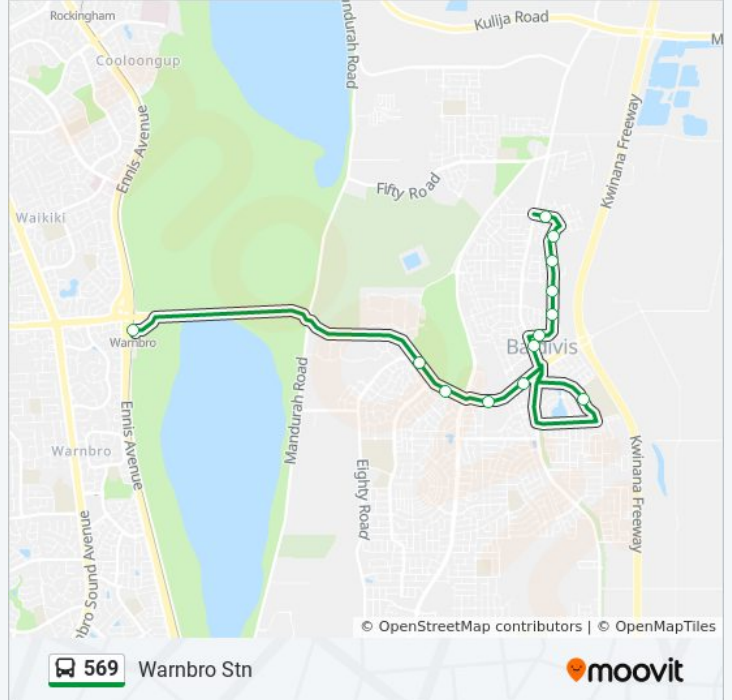

569 bus Info

Direction: Baldivis

Stops: 12

Trip Duration: 19 min

Line Summary:

Direction: Daintree St / Balddivis Rd

12 stops

[VIEW LINE SCHEDULE](#)

569 bus Info

Direction: Daintree St / Balddivis Rd

Stops: 12

Trip Duration: 26 min

Line Summary:

Direction: Warnbro Stn

13 stops

[VIEW LINE SCHEDULE](#)

569 bus Time Schedule

Warnbro Stn Route Timetable:

Sunday	Not Operational
Monday	Not Operational
Tuesday	5:56 AM - 3:51 PM
Wednesday	5:56 AM - 3:51 PM
Thursday	5:56 AM - 3:51 PM
Friday	Not Operational
Saturday	Not Operational

569 bus Info

Direction: Warnbro Stn

Stops: 13

Trip Duration: 17 min

Line Summary:

569 bus time schedules and route maps are available in an offline PDF at moovitapp.com. Use the [Moovit App](#) to see live bus times, train schedule or subway schedule, and step-by-step directions for all public transit in Perth.