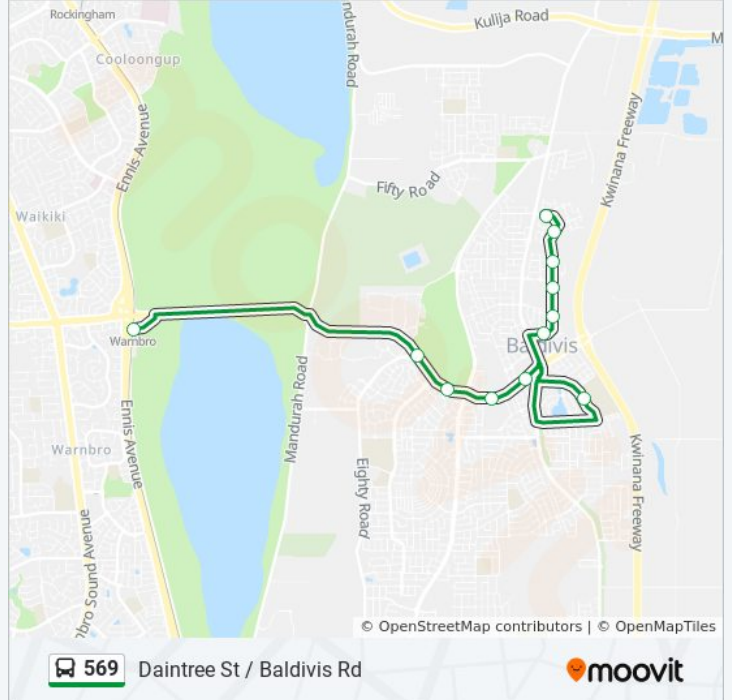

569 bus Info

Direction: Baldivis

Stops: 12

Trip Duration: 19 min

Line Summary:

Direction: Daintree St / Balddivis Rd

12 stops

[VIEW LINE SCHEDULE](#)

Warnbro Stn

Safety Bay Rd After Eighty Rd

Safety Bay Rd After Arpenteur Dr

Safety Bay Rd After Settlers Av

Safety Bay Rd After Goulburn Rd

Stillwater Dr Stand 4

Key Av After Yowari Dr

Key Av Before Nyilla App

Lochern Rd After Gresham Bvd

Lochern Rd Before Flemington Dr

Paparone Rd After Lochern Rd

Daintree St Before Balddivis Rd

569 bus Time Schedule

Daintree St / Balddivis Rd Route Timetable:

Sunday	Not Operational
Monday	Not Operational
Tuesday	Not Operational
Wednesday	2:35 PM
Thursday	2:35 PM
Friday	Not Operational
Saturday	Not Operational

569 bus Info

Direction: Daintree St / Balddivis Rd

Stops: 12

Trip Duration: 26 min

Line Summary:

Direction: Warnbro Stn

13 stops

[VIEW LINE SCHEDULE](#)