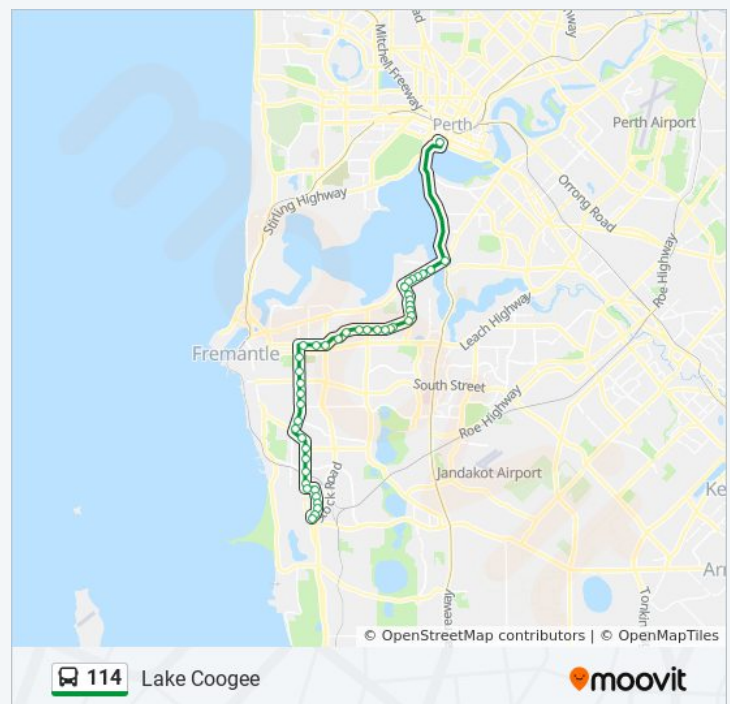

Canning Hwy Before Kishorn Rd

Canning Bridge Stn

Elizabeth Quay Bus Stn

Direction: Lake Coogee

54 stops

[VIEW LINE SCHEDULE](#)

Elizabeth Quay Bus Stn

Canning Bridge Stn

Riseley St Before Glencoe Rd

Riseley St Before Coomoora Rd

Riseley St After Coomoora Rd

Booragoon Bus Stn

Marmion St Melville Aquatic Centre

Marmion St After Marcus Av

Marmion St Before Norma Rd

Marmion St After Norma Rd

114 bus Time Schedule

Lake Coogee Route Timetable:

Sunday	9:15 AM - 10:32 PM
Monday	9:15 AM - 10:32 PM
Tuesday	6:48 AM - 11:32 PM
Wednesday	6:48 AM - 11:32 PM
Thursday	6:48 AM - 11:32 PM
Friday	9:15 AM - 10:32 PM
Saturday	7:15 AM - 11:32 PM

114 bus Info

Direction: Lake Coogee

Stops: 54

Trip Duration: 51 min

Line Summary:

Marmion St Before Maddox Cr

Marmion St After Stock Rd

Marmion St Before Justinian St