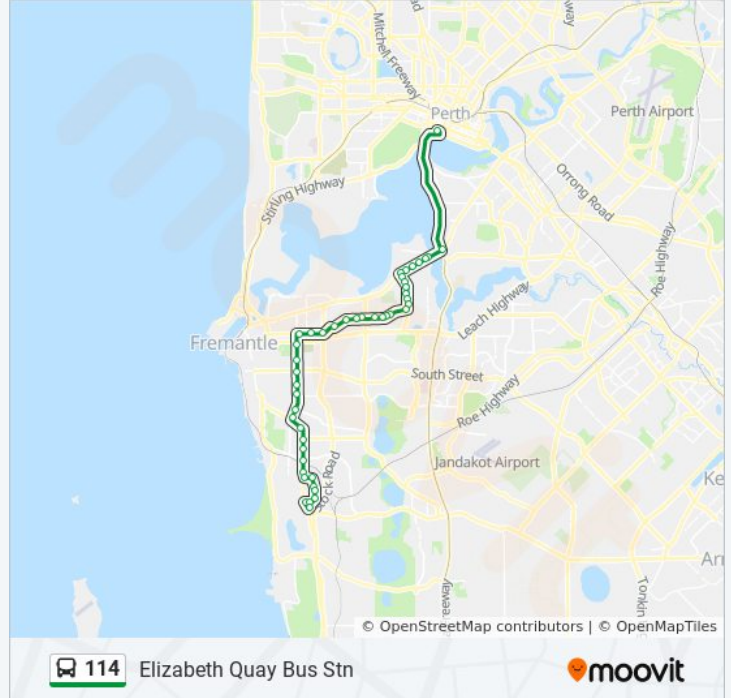

114 bus Info

Direction: Elizabeth Quay Bus Stn

Stops: 58

Trip Duration: 50 min

Line Summary:

Carrington St Before Hope St
Carrington St Fremantle Cemetery
Marmion St After Carrington St
Marmion St Before Mckimmie Rd
Marmion St Before Baal St
Marmion St Before Justinian St
Marmion St Before Stock Rd
Marmion St After Maddox Cr
Marmion St Before Hornsby St
Marmion St After Redwood Cr
Marmion St After Thorn St
Marmion St After Kirkland Pl
Marmion St Before Rome Rd
Marmion St Before Hayward St
Marmion St After Aiken St
Marmion St After Evershed St
Marmion St Before Marr St
Marmion St Before Aldous Pl
Marmion St Before Marcus Av
Marmion St Melville Aquatic Centre
Marmion St Before Davy St
Booragoon Bus Stn
Riseley St Before Almondbury Rd
Riseley St Before Leverburgh St
Riseley St After Glencoe Rd
Riseley St After Calgary St
Riseley St After Drew Rd
Riseley St Before Kearns Cr
Canning Hwy After Riseley St
Canning Hwy After Tain St
Canning Hwy After Gairloch St
Canning Hwy Before Ullapool Rd
Canning Hwy After Sleet Rd

Canning Hwy Before Kishorn Rd

Canning Bridge Stn

Elizabeth Quay Bus Stn

Direction: Lake Coogee

54 stops

[VIEW LINE SCHEDULE](#)

Elizabeth Quay Bus Stn

Canning Bridge Stn