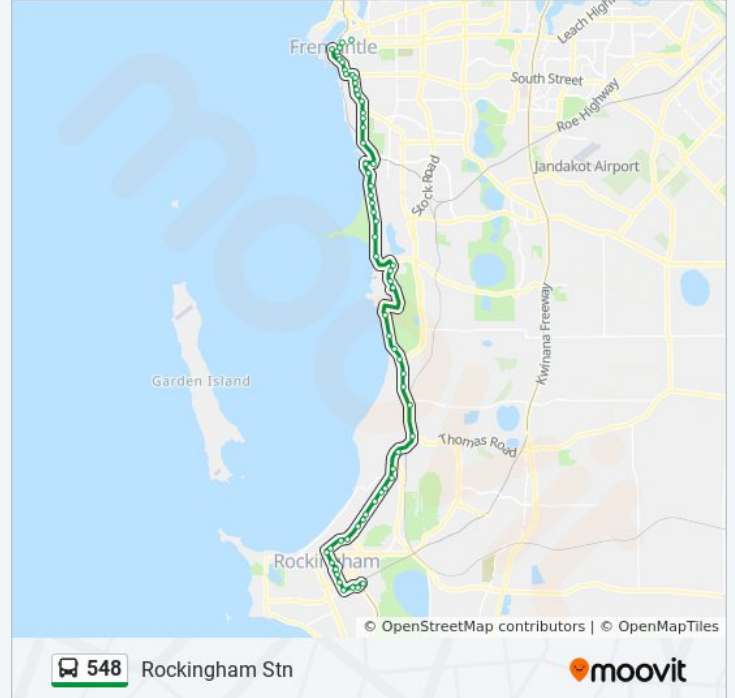

Pantheon Av After Cockburn Rd

Orsino Bvd After Pantheon Av

Orsino Bvd Before Patriot Lk

Cockburn Rd After Beach Rd

Cockburn Rd After Amity Bvd

Cockburn Rd After Poore Gr

Cockburn Rd After Fairbairn Rd

Cockburn Rd Before Magazine Ct

Cockburn Rd After Okane Ct

Cockburn Rd Before Quill Wy

Sparks Rd After Cockburn Rd

Sparks Rd Before Egmont Rd

Sparks Rd Before Possner Wy

Sparks Rd Before Quill Wy

Cockburn Rd Before Gemma Rd

Cockburn Rd Before Sutton Rd

Cockburn Rd Before Hogg Rd

Cockburn Rd After Hope Valley Rd

Rockingham Rd After Lionel St

Rockingham Rd After Macedonia St

Rockingham Rd After Anketell Rd

Rockingham Rd Before Thomas Rd

Rockingham Rd Before Mason Rd

Patterson Rd Before Richardson St

Patterson Rd Before Beach St

Patterson Rd After Ocean St

Patterson Rd Before Office Rd

Patterson Rd Before Charles St

Patterson Rd Before Lithia Rd

Patterson Rd After Lithia Rd

Patterson Rd After Alumina Rd

Patterson Rd After Ennis Av

Patterson Rd After Pickard Av