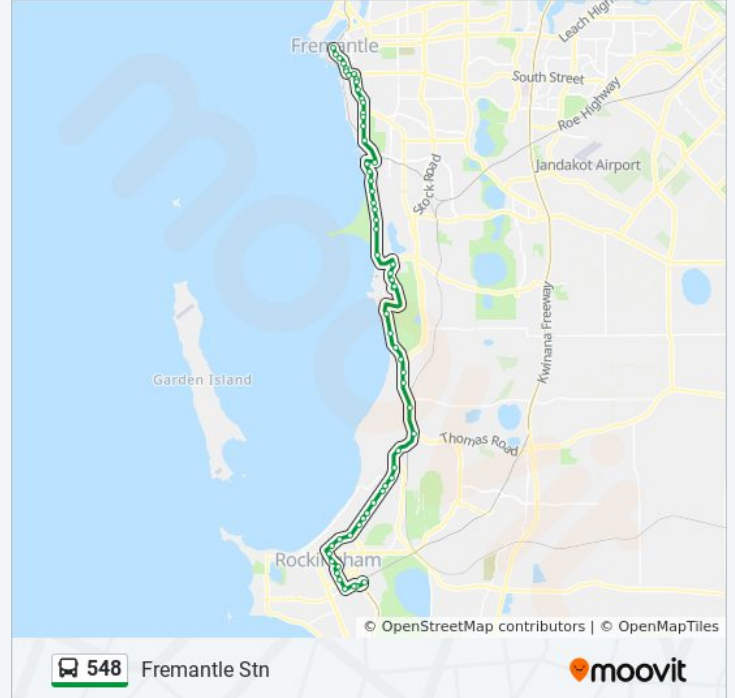

548 bus Info

Direction: Coogee

Stops: 24

Trip Duration: 21 min

Line Summary:

Cockburn Rd After Fairbairn Rd

Cockburn Rd Before Magazine Ct

Direction: Fremantle Stn

Cockburn Rd Before Emplacement Cr

Cockburn Rd Before Rollinson Rd

Cockburn Rd Before Boyd Gr

Hampton Rd After Brockman Pl

Hampton Rd After Culver St

Hampton Rd Before Scott St

Hampton Rd After Lefroy Rd

Hampton Rd After Martha St

South St After Hampton Rd

South St After Carnac Wy

South Tce After Price St

South Tce After Grey St

South Tce Before Arundel St

South Tce Fremantle Markets

Market St Before High St

Fremantle Stn

Direction: Rockingham Stn

63 stops

[VIEW LINE SCHEDULE](#)

Skinner St John Curtin College Of the Arts

Queen Victoria St After James St

Adelaide St After Parry St

Queen St After Adelaide St

Fremantle Stn