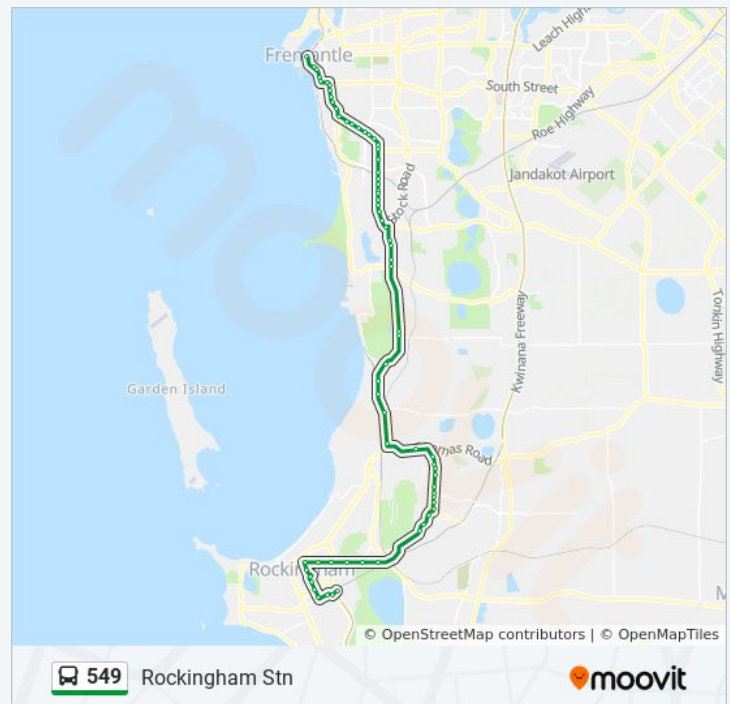

Line Summary:

Direction: Kwinana Bus Stn

49 stops

[VIEW LINE SCHEDULE](#)

Fremantle Stn

South Tce After Market St

South Tce - Fremantle Markets

South Tce - Fremantle Hospital

Direction: Rockingham Stn

70 stops

[VIEW LINE SCHEDULE](#)

Fremantle Stn
South Tce After Market St
South Tce - Fremantle Markets
South Tce - Fremantle Hospital
South Tce Before Grey St
South Tce Before Price St
South St After Lilly St
Hampton Rd After South St
Hampton Rd Before Lefroy Rd
Hampton Rd Before Scott St
Hampton Rd After Milbourne St
Hampton Rd After Culver St
Rockingham Rd Before Cardigan St
Rockingham Rd Before Davilak Av
Rockingham Rd Hamilton Hill Shopping Ctr
Rockingham Rd After Forrest Rd
Rockingham Rd Before Hamilton Rd
Rockingham Rd After Carrington St
Rockingham Rd Before Packham Rd
Rockingham Rd After Snare Pl
Rockingham Rd Before Phoenix Rd
Rockingham Rd - Phoenix Shopping Ctr
Rockingham Rd Before Edeline St
Rockingham Rd Before Reserve Rd
Rockingham Rd After Todd St
Rockingham Rd After Newton St
Rockingham Rd Before Barrett St
Rockingham Rd After Gerovich Wy
Rockingham Rd After Barrington St

549 bus Info

Direction: Rockingham Stn

Stops: 70

Trip Duration: 62 min

Line Summary:

Rockingham Rd After Troode St

Rockingham Rd After Asquith St

Beeliar Dr Before Stock Rd