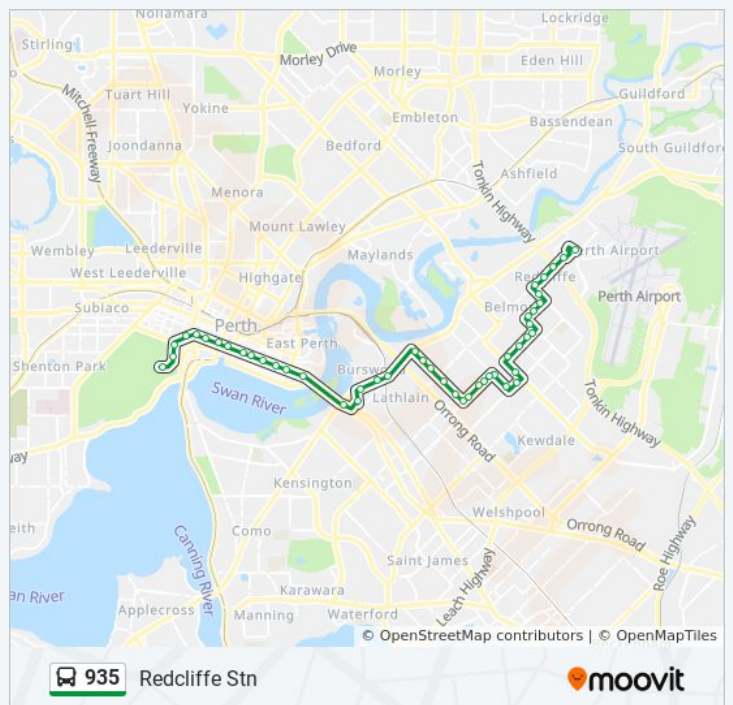

Great Eastern Hwy After Resort Dr

Great Eastern Hwy Before Burswood Rd

Great Eastern Hwy Before Cornwall St

Kooyong Rd After Great Eastern Hwy

Kooyong Rd After Newey St

Kooyong Rd After Chamberlain Rd

Kooyong Rd Before Gerring Ct

Kooyong Rd After Campbell St

Kooyong Rd Before Alexander Rd

**935 bus Time Schedule**

Redcliffe Stn Route Timetable:

Sunday	12:14 AM - 11:13 PM
Monday	7:33 AM - 11:13 PM
Tuesday	5:04 AM - 11:42 PM
Wednesday	12:12 AM - 11:42 PM
Thursday	12:12 AM - 11:42 PM
Friday	12:12 AM - 11:13 PM
Saturday	6:10 AM - 11:37 PM

**935 bus Info**

**Direction:** Redcliffe Stn

**Stops:** 47

**Trip Duration:** 47 min

**Line Summary:**

Alexander Rd Before Armadale Rd

Alexander Rd After Acton Av

Alexander Rd Before Knutsford Av