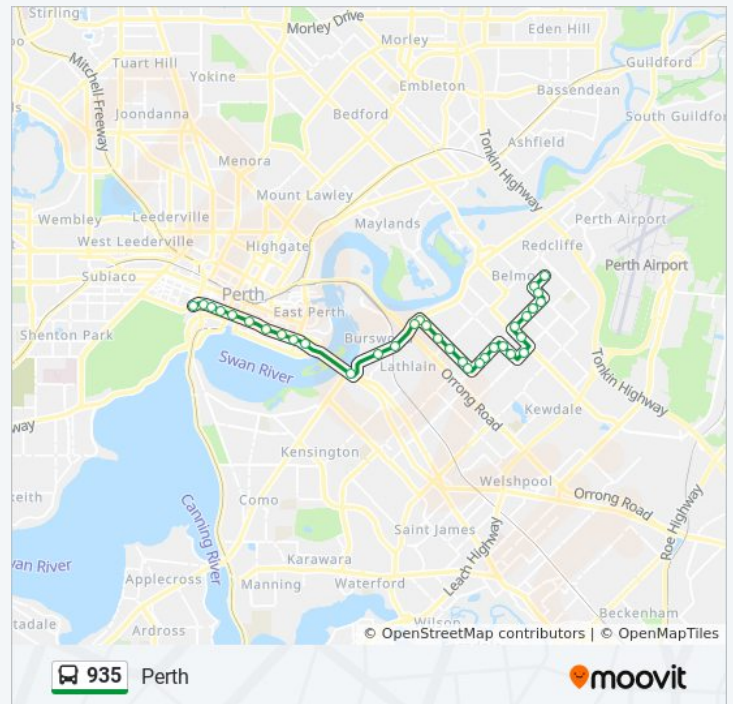

**Direction: Kings Park**

44 stops

[VIEW LINE SCHEDULE](#)

Redcliffe Stn  
 Second St After Boulder Av  
 Stanton Rd Before Morrison St  
 Stanton Rd Before Manuel Cr  
 Stanton Rd Before Epsom Av  
 Epsom Av Before Johnson St  
 Belvidere St After Epsom Av  
 Belvidere St After Gardiner St  
 Belvidere St After Gregory St  
 Hardey Rd Before Ellard Av  
 Alexander Rd Before Williamson Av  
 Alexander Rd After Daly St

## Direction: Perth

34 stops

[VIEW LINE SCHEDULE](#)

Belvidere St After Gardiner St  
Belvidere St After Gregory St  
Hardey Rd Before Ellard Av  
Alexander Rd Before Williamson Av  
Alexander Rd After Daly St  
Alexander Rd Before Arlunya Av  
Alexander Rd Belmont City College Stand 1  
Abernethy Rd After Alexander Rd  
Wright St - Belmont Forum Shopping Ctr  
Belmont Av After Ross St  
Belmont Av Before Alexander Rd  
Alexander Rd Before Knutsford Av  
Alexander Rd Before Saint Kilda Rd  
Alexander Rd After Finlay Ct  
Kooyong Rd Before P里斯 Wy  
Kooyong Rd After Roberts Rd  
Kooyong Rd After Gerring Ct  
Kooyong Rd Before Chamberlain Rd  
Kooyong Rd After Newey St  
Kooyong Rd Before Great Eastern Hwy  
Great Eastern Hwy Before Surrey Rd  
Great Eastern Hwy After Cornwall St  
Great Eastern Hwy After Bolton Av  
Causeway Bus Stn  
Adelaide Tce Westend Causeway  
Adelaide Tce After Plain St  
Adelaide Tce After Bennett St  
Adelaide Tce After Hill St  
St Georges Tce After Irwin St Westbound  
St Georges Tce Before Howard St Westbound

## 935 bus Info

**Direction:** Perth

**Stops:** 34

**Trip Duration:** 44 min

**Line Summary:**

St Georges Tce After William St Westbound

St Georges Tce Mill Street Cat Id 21

St Georges Tce Mount Street Cat Id 22

Malcolm St Harvest Terrace Cat Id 23

**Direction: Redcliffe Stn**

47 stops

[VIEW LINE SCHEDULE](#)

Wadjuk Way - Kings Park War Memorial

Fraser Av Old Tea Pavilion Cat Id 27

Fraser Av Fraser Avenue Cat Id 28