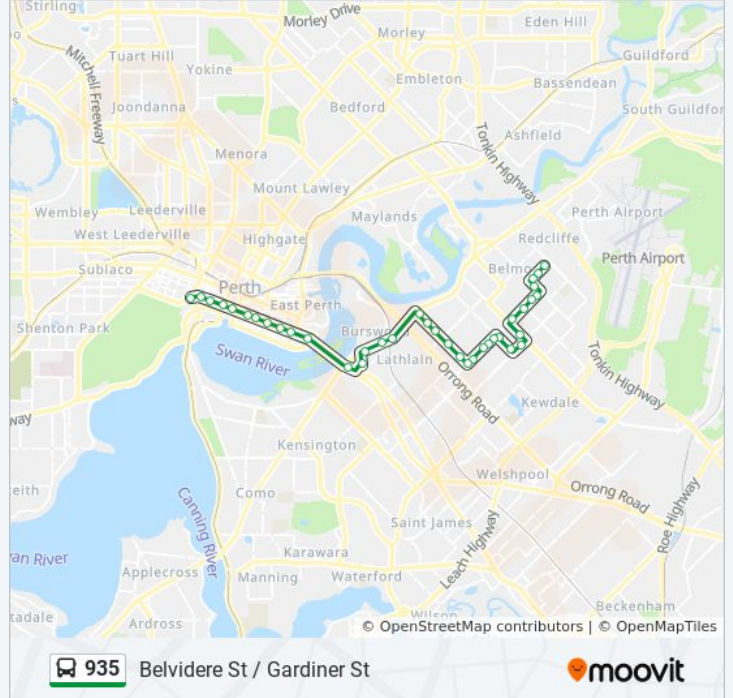

**Direction: Belvidere St / Gardiner St**

38 stops

[VIEW LINE SCHEDULE](#)

- Malcolm St Harvest Terrace Cat Id 29
- St Georges Tce Mount Street Cat Id 30
- St Georges Tce After Milligan St
- St Georges Tce Before William St Eastbound
- St Georges Tce After William St Eastbound
- St Georges Tce Before Irwin St Eastbound
- St Georges Tce Before Victoria Av Eastbound
- Adelaide Tce Before Hill St
- Adelaide Tce Before Bennett St
- Adelaide Tce Before Plain St
- Adelaide Tce, Westend Causeway Eastbound
- Causeway Bus Stn
- Craig St After Burswood Rd
- Great Eastern Hwy After Resort Dr
- Great Eastern Hwy Before Burswood Rd
- Great Eastern Hwy Before Cornwall St
- Kooyong Rd After Great Eastern Hwy
- Kooyong Rd After Newey St
- Kooyong Rd After Chamberlain Rd
- Kooyong Rd Before Gerring Ct
- Kooyong Rd After Campbell St

**935 bus Info**

**Direction:** Belvidere St / Gardiner St

**Stops:** 38

**Trip Duration:** 49 min

**Line Summary:**

Kooyong Rd Before Alexander Rd  
 Alexander Rd Before Armadale Rd  
 Alexander Rd After Acton Av  
 Alexander Rd Before Knutsford Av  
 Alexander Rd Before Hutchison St  
 Belmont Av After Alexander Rd  
 Belmont Av After Ross St  
 Wright St - Belmont Forum Shopping Ctr  
 Abernethy Rd After Hendra St  
 Alexander Rd After Abernethy Rd  
 Alexander Rd After Arlunya Av  
 Alexander Rd Before Daly St  
 Alexander Rd Before Hardey Rd  
 Hardey Rd After Ellard Av  
 Belvidere St Before Gregory St  
 Belvidere St After Somers St  
 Belvidere St Before Leake St

**Direction: Kings Park**

44 stops

[VIEW LINE SCHEDULE](#)

Redcliffe Stn  
 Second St After Boulder Av  
 Stanton Rd Before Morrison St  
 Stanton Rd Before Manuel Cr  
 Stanton Rd Before Epsom Av  
 Epsom Av Before Johnson St  
 Belvidere St After Epsom Av  
 Belvidere St After Gardiner St  
 Belvidere St After Gregory St  
 Hardey Rd Before Ellard Av  
 Alexander Rd Before Williamson Av  
 Alexander Rd After Daly St