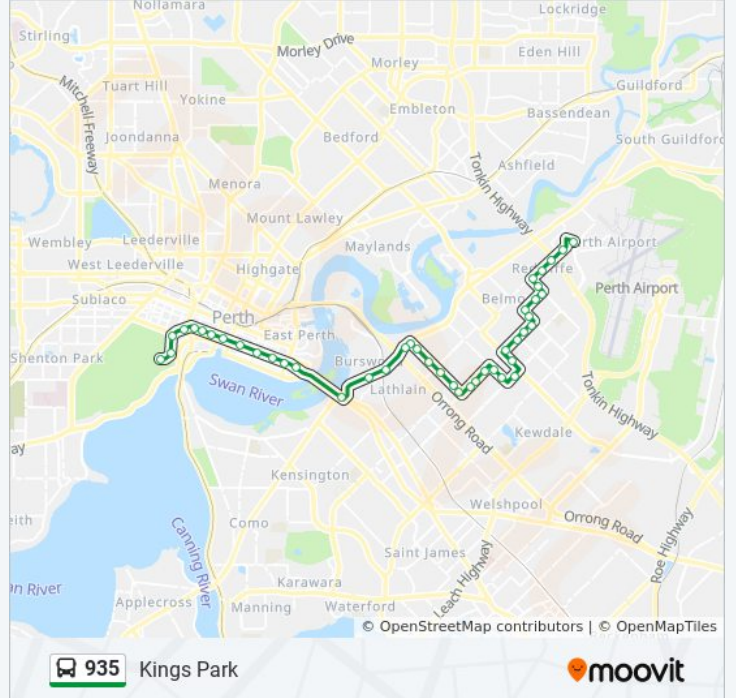

**935 bus Info**

**Direction:** Kings Park

**Stops:** 44

**Trip Duration:** 44 min

**Line Summary:**

Alexander Rd Before Arlunya Av  
Alexander Rd Belmont City College Stand 1  
Abernethy Rd After Alexander Rd  
Wright St - Belmont Forum Shopping Ctr  
Belmont Av After Ross St  
Belmont Av Before Alexander Rd  
Alexander Rd Before Knutsford Av  
Alexander Rd Before Saint Kilda Rd  
Alexander Rd After Finlay Ct  
Kooyong Rd Before Priske Wy  
Kooyong Rd After Roberts Rd  
Kooyong Rd After Gerring Ct  
Kooyong Rd Before Chamberlain Rd  
Kooyong Rd After Newey St  
Kooyong Rd Before Great Eastern Hwy  
Great Eastern Hwy Before Surrey Rd  
Great Eastern Hwy After Cornwall St  
Great Eastern Hwy After Bolton Av  
Causeway Bus Stn  
Adelaide Tce Westend Causeway  
Adelaide Tce After Plain St  
Adelaide Tce After Bennett St  
Adelaide Tce After Hill St  
St Georges Tce After Irwin St Westbound  
St Georges Tce Before Howard St Westbound  
St Georges Tce After William St Westbound  
St Georges Tce Mill Street Cat Id 21  
St Georges Tce Mount Street Cat Id 22  
Malcolm St Harvest Terrace Cat Id 23  
Fraser Av Fraser Avenue Cat Id 24  
Fraser Av Old Tea Pavilion Cat Id 25  
Wadjuk Way - Kings Park War Memorial

## 935 bus Info

**Direction:** Perth

**Stops:** 34

**Trip Duration:** 44 min

**Line Summary:**

St Georges Tce After William St Westbound

St Georges Tce Mill Street Cat Id 21

St Georges Tce Mount Street Cat Id 22