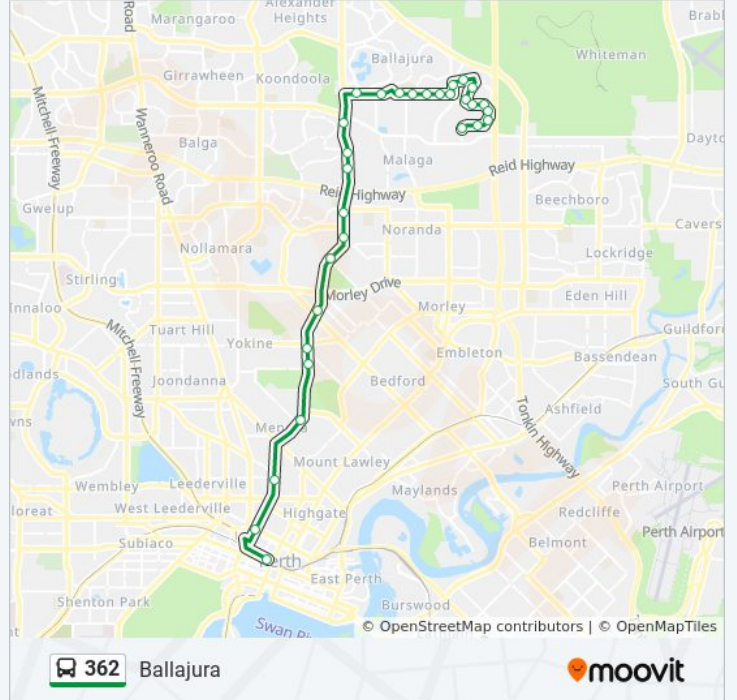

### Direction: Ballajura

31 stops

[VIEW LINE SCHEDULE](#)

- Perth Busport
- Fitzgerald St Before Newcastle St
- Fitzgerald St Before View St
- Alexander Dr After Bradford St
- Alexander Dr After Virgil Av
- Alexander Dr Before Woodrow Av
- Alexander Dr After Grand Prom
- Alexander Dr After Light St
- Alexander Dr After Gordon Rd
- Alexander Dr Before Widgee Rd
- Alexander Dr After Truganina Rd
- Alexander Dr After Australis Av
- Alexander Dr Before Beach Rd
- Illawarra Cr Before Sunset Dr
- Illawarra Cr After Oxleigh Dr
- Ballajura Community College
- Cassowary Dr After Kiln St
- Cassowary Dr After Winchester Pl
- Cassowary Dr After Belair Gdns
- Cassowary Dr After Bullfinch Wy
- Cassowary Dr Before Bellefin Dr

### 362 bus Info

**Direction:** Ballajura

**Stops:** 31

**Trip Duration:** 37 min

**Line Summary:**

Bellefin Dr After Cassowary Dr

Giralia Pwy After Kuri Grn

Giralia Pwy Before Carbla Ct

Giralia Pwy After Naturaliste Gr

Hamelin Dr After Wyperfeld Gdns

Guadalupe Dr After Hamelin Dr

Guadalupe Dr After Tabubil Gdns

Guadalupe Dr After Cootha Ct

Guadalupe Dr Before Glacier Gdns

Guadalupe Dr After Marshall Rd

### Direction: Perth Busport

30 stops

[VIEW LINE SCHEDULE](#)

Guadalupe Dr After Marshall Rd

Guadalupe Dr Before Glacier Gdns

Guadalupe Dr Before Tabubil Gdns

Guadalupe Dr Before Tabubil Gdns

Guadalupe Dr Before Hamelin Dr