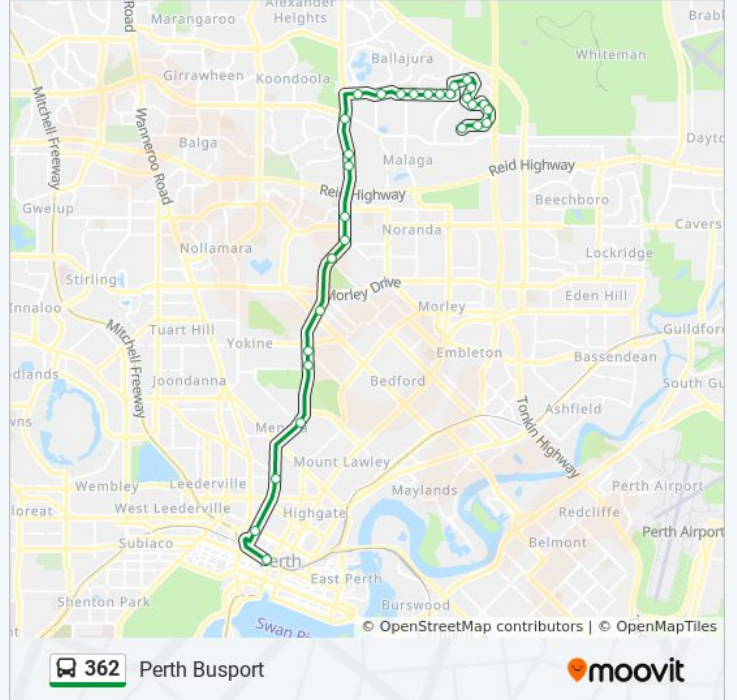

### Direction: Ballajura

31 stops

[VIEW LINE SCHEDULE](#)

- Perth Busport
- Fitzgerald St Before Newcastle St
- Fitzgerald St Before View St
- Alexander Dr After Bradford St
- Alexander Dr After Virgil Av
- Alexander Dr Before Woodrow Av
- Alexander Dr After Grand Prom
- Alexander Dr After Light St
- Alexander Dr After Gordon Rd
- Alexander Dr Before Widgee Rd
- Alexander Dr After Truganina Rd
- Alexander Dr After Australis Av
- Alexander Dr Before Beach Rd
- Illawarra Cr Before Sunset Dr
- Illawarra Cr After Oxleigh Dr
- Ballajura Community College
- Cassowary Dr After Kiln St
- Cassowary Dr After Winchester Pl
- Cassowary Dr After Belair Gdns
- Cassowary Dr After Bullfinch Wy
- Cassowary Dr Before Bellefin Dr

### 362 bus Info

**Direction:** Ballajura

**Stops:** 31

**Trip Duration:** 37 min

**Line Summary:**

Bellefin Dr After Cassowary Dr

Giralia Pwy After Kuri Grn

Giralia Pwy Before Carbla Ct

### 362 bus Time Schedule

Perth Busport Route Timetable:

Sunday	7:47 AM - 7:52 PM
Monday	7:47 AM - 7:52 PM
Tuesday	5:21 AM - 9:55 PM
Wednesday	5:21 AM - 9:55 PM
Thursday	5:21 AM - 9:55 PM
Friday	7:47 AM - 7:52 PM
Saturday	6:46 AM - 9:51 PM

### 362 bus Info

**Direction:** Perth Busport

**Stops:** 30

**Trip Duration:** 40 min

**Line Summary:**

Alexander Dr Before Australis Av  
Alexander Dr After Victoria Rd  
Alexander Dr After Widgee Rd  
Alexander Dr Before Gordon Rd  
Alexander Dr Before Light St  
Alexander Dr After Waverley St  
Alexander Dr Before Homer St  
Alexander Dr After Virgil Av  
Alexander Dr Before Bradford St  
Fitzgerald St Before Forrest St  
Fitzgerald St Before Aberdeen St  
Perth Busport