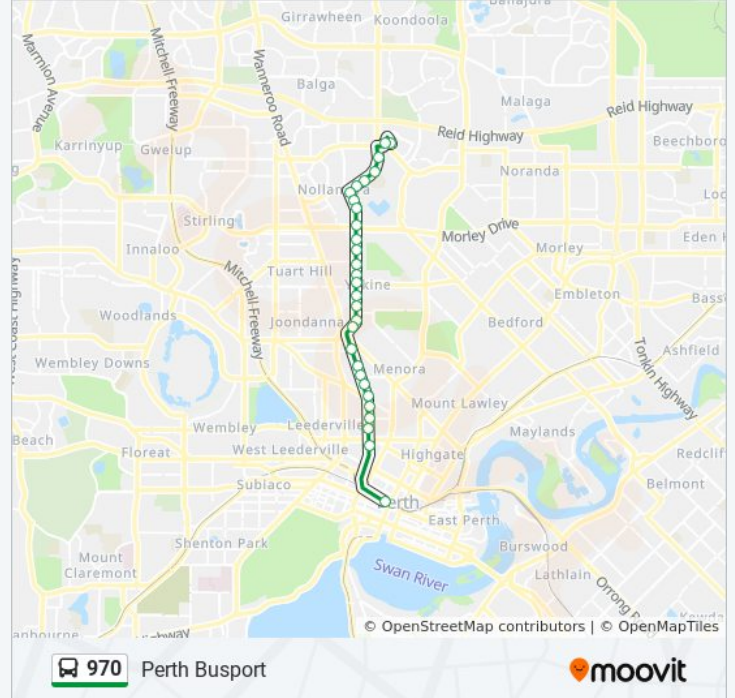

Use the Moovit App to find the closest 970 bus station near you and find out when is the next 970 bus arriving.

Direction: Mirrabooka Bus Stn

29 stops

[VIEW LINE SCHEDULE](#)

- Perth Busport
- Charles St After Ivy St
- Charles St After Vincent St
- Charles St Before Bourke St
- Charles St Before Albert St
- Charles St After Scarborough Beach Rd
- Charles St After Haynes St
- Charles St After Paddington St
- Charles St After Gill St
- Charles St After Carrington St
- Wiluna St Dog Swamp Shopping Ctr
- Flinders St After Nangar St
- Flinders St After Daley St
- Flinders St Before Hector St
- Flinders St Before Lawley St
- Flinders St After Tuart St
- Flinders St After Royal St
- Flinders St Before Swan St
- Flinders St After Swan St
- Flinders St After Morley Dr
- Flinders St Before Narrung Wy
- Flinders St After Narrung Wy

970 bus Time Schedule

Perth Busport Route Timetable:

Sunday	6:27 AM - 10:03 PM
Monday	6:27 AM - 10:03 PM
Tuesday	5:00 AM - 11:46 PM
Wednesday	5:00 AM - 11:46 PM
Thursday	5:00 AM - 11:46 PM
Friday	6:27 AM - 10:03 PM
Saturday	5:55 AM - 10:53 PM

970 bus Info

Direction: Perth Busport

Stops: 29

Trip Duration: 24 min

Line Summary:

Wiluna St After Flinders St

Charles St After Hilda St

Charles St After Selkirk St

Charles St After Paddington St

Charles St After Elizabeth St

Charles St After Waugh St

Charles St After Angove St

Charles St After Albert St

Charles St After Alma Rd

Charles St After Vincent St

Perth Busport