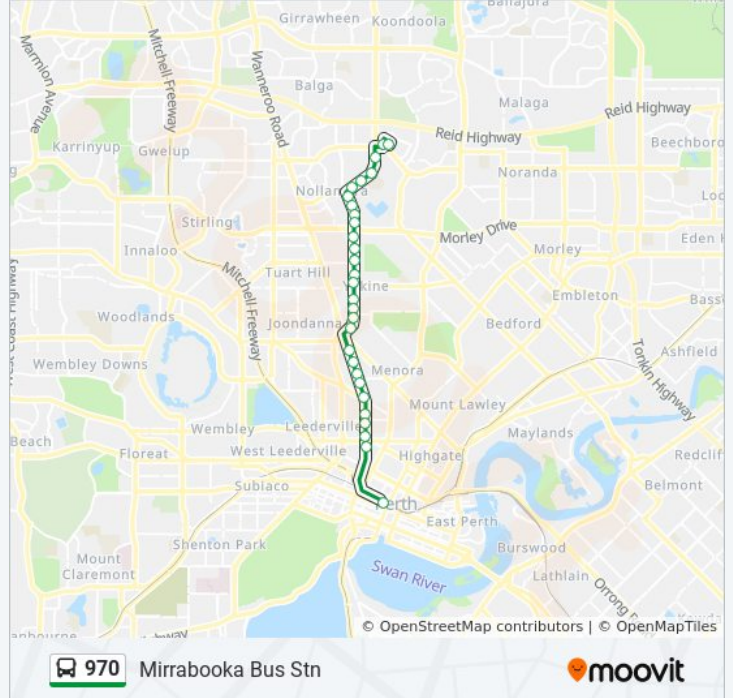

Use the Moovit App to find the closest 970 bus station near you and find out when is the next 970 bus arriving.

Direction: Mirrabooka Bus Stn

29 stops

[VIEW LINE SCHEDULE](#)

- Perth Busport
- Charles St After Ivy St
- Charles St After Vincent St
- Charles St Before Bourke St
- Charles St Before Albert St
- Charles St After Scarborough Beach Rd
- Charles St After Haynes St
- Charles St After Paddington St
- Charles St After Gill St
- Charles St After Carrington St
- Wiluna St Dog Swamp Shopping Ctr
- Flinders St After Nangar St
- Flinders St After Daley St
- Flinders St Before Hector St
- Flinders St Before Lawley St
- Flinders St After Tuart St
- Flinders St After Royal St
- Flinders St Before Swan St
- Flinders St After Swan St
- Flinders St After Morley Dr
- Flinders St Before Narrung Wy
- Flinders St After Narrung Wy

970 bus Time Schedule

Mirrabooka Bus Stn Route Timetable:

Sunday	12:15 AM - 11:25 PM
Monday	7:20 AM - 11:25 PM
Tuesday	5:47 AM - 11:38 PM
Wednesday	12:08 AM - 11:38 PM
Thursday	12:08 AM - 11:38 PM
Friday	12:08 AM - 11:25 PM
Saturday	6:17 AM - 11:45 PM

970 bus Info

Direction: Mirrabooka Bus Stn

Stops: 29

Trip Duration: 24 min

Line Summary:

Flinders St Before Karabil Wy
 Nollamara Av Before Hancock St
 Nollamara Av After Tuckfield Wy
 Nollamara Av After Winchelsea Rd
 Mirrabooka Av After Robertsbridge Rd
 Chesterfield Rd After Yirrigan Dr
 Mirrabooka Bus Stn

970 bus Info

Direction: Perth Busport

Stops: 29

Trip Duration: 24 min

Line Summary:

Wiluna St After Flinders St

Charles St After Hilda St

Charles St After Selkirk St