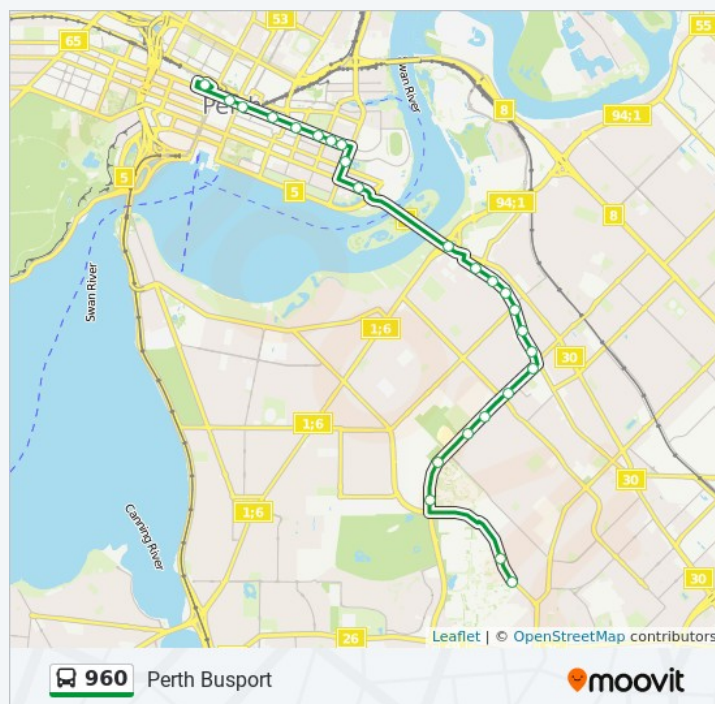

Stops: 39

Trip Duration: 45 min

Line Summary:

Alexander Dr After Melrose Cr

Alexander Dr Before Holmfirth St

Alexander Dr After Bradford St

Direction: Perth Busport

27 stops

Wellington St Hill Street Cat Id 55

Wellington St Royal Perth Hospital Cat Id 56

Wellington St Western Power Cat Id 57

Wellington St Perth Stn Westbound

960 bus Time Schedule

Perth Busport Route Timetable:

Sunday	Not Operational
Monday	Not Operational
Tuesday	Not Operational
Wednesday	2:52 PM - 6:00 PM
Thursday	2:52 PM - 6:00 PM
Friday	Not Operational
Saturday	Not Operational

960 bus Info

Direction: Perth Busport

Stops: 27

Trip Duration: 36 min

Line Summary:

960 bus time schedules and route maps are available in an offline PDF at moovitapp.com. Use the [Moovit App](#) to see live bus times, train schedule or subway schedule, and step-by-step directions for all public transit in Perth.