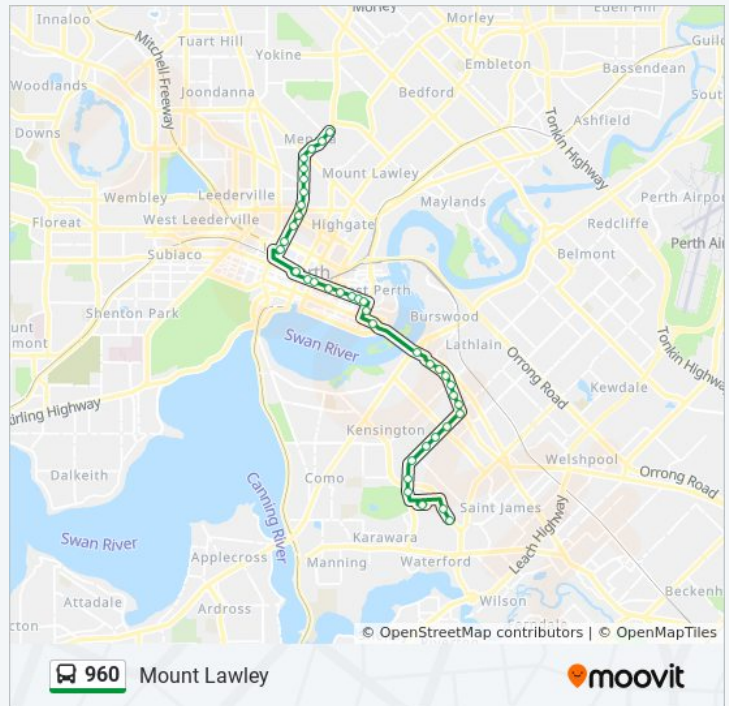

Albany Hwy After Leonard St

Albany Hwy After McMaster St

Albany Hwy Before Geddes St

Causeway Bus Stn

Adelaide Tce Westend Causeway

Plain St After Hay St

Wellington St Old Girls School Cat Id 52

Wellington St Bennett Street Cat Id 53

Fitzgerald St After Farmer St

Fitzgerald St After Nova L

Friday

7:08 AM - 6:52 PM

Saturday

6:24 AM - 6:50 PM

960 bus Info

Direction: Mount Lawley

Stops: 39

Trip Duration: 45 min

Line Summary:

Alexander Dr After Melrose Cr

Alexander Dr Before Holmfirth St

Alexander Dr After Bradford St

Direction: Perth Busport

27 stops

[VIEW LINE SCHEDULE](#)

Curtin University Bus Stn

Hayman Rd After Adie Ct

Curtin Central Bus Stn

Kent St Before Hayman Rd

Kent St After Hayman Rd

Kent St Before Jarrah Rd

Kent St After Etwell St