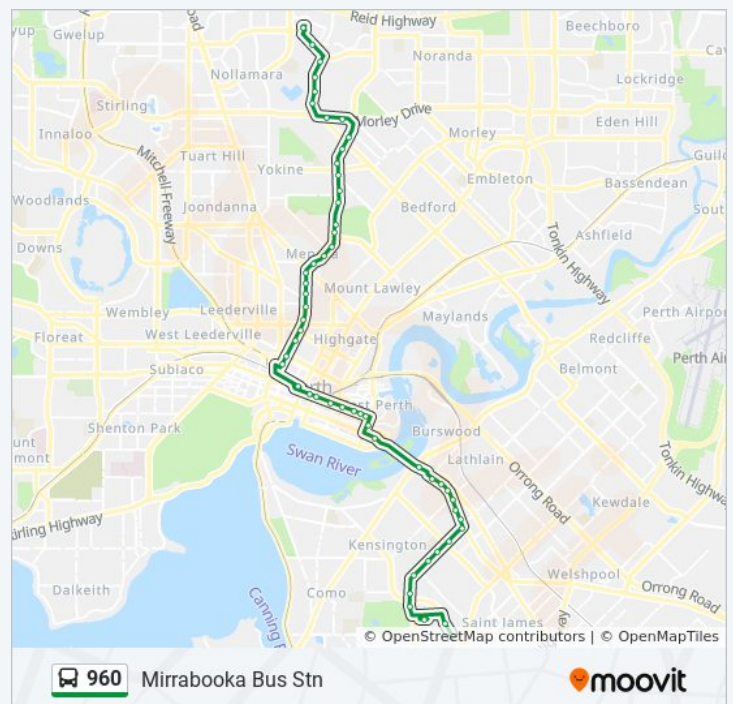

960 bus Info
Direction: Curtin University Bus Stn
Stops: 53
Trip Duration: 52 min
Line Summary:

Fitzgerald St After Marmion St
Fitzgerald St Before Forrest St
Fitzgerald St After Grosvenor Rd
Fitzgerald St After Vincent St
Fitzgerald St After Randell St
Fitzgerald St Before Aberdeen St
Fitzgerald St Fitzgerald Street Cat Id 11
Perth Busport
Wellington St Perth Stn Eastbound
Wellington St Western Power Cat Id 68
Wellington St Royal Perth Hospital Cat Id 69
Wellington St Hill Street Cat Id 70
Wellington St Wellington Square Cat Id 71
Wellington St Old Girls School Cat Id 72
Plain St After Hay St
Adelaide Tce, Westend Causeway Eastbound
Causeway Bus Stn
Albany Hwy After Teddington Rd
Albany Hwy After McMaster St
Albany Hwy Before Duncan St
Albany Hwy After Temple St
Albany Hwy After Gresham St
Kent St After Albany Hwy
Kent St Before Berwick St
Kent St Before Devenish St
Kent St Before Etwell St
Kent St After Jarrah Rd
Kent St After Turner Av
Kent St After Hayman Rd
Curtin Central Bus Stn
Hayman Rd Before Adie Ct
Curtin University Bus Stn

960 bus Info

Direction: Mirrabooka Bus Stn

Stops: 55

Trip Duration: 59 min

Line Summary:

Fitzgerald St After Cowle St

Fitzgerald St After Bulwer St

Fitzgerald St After Chelmsford Rd